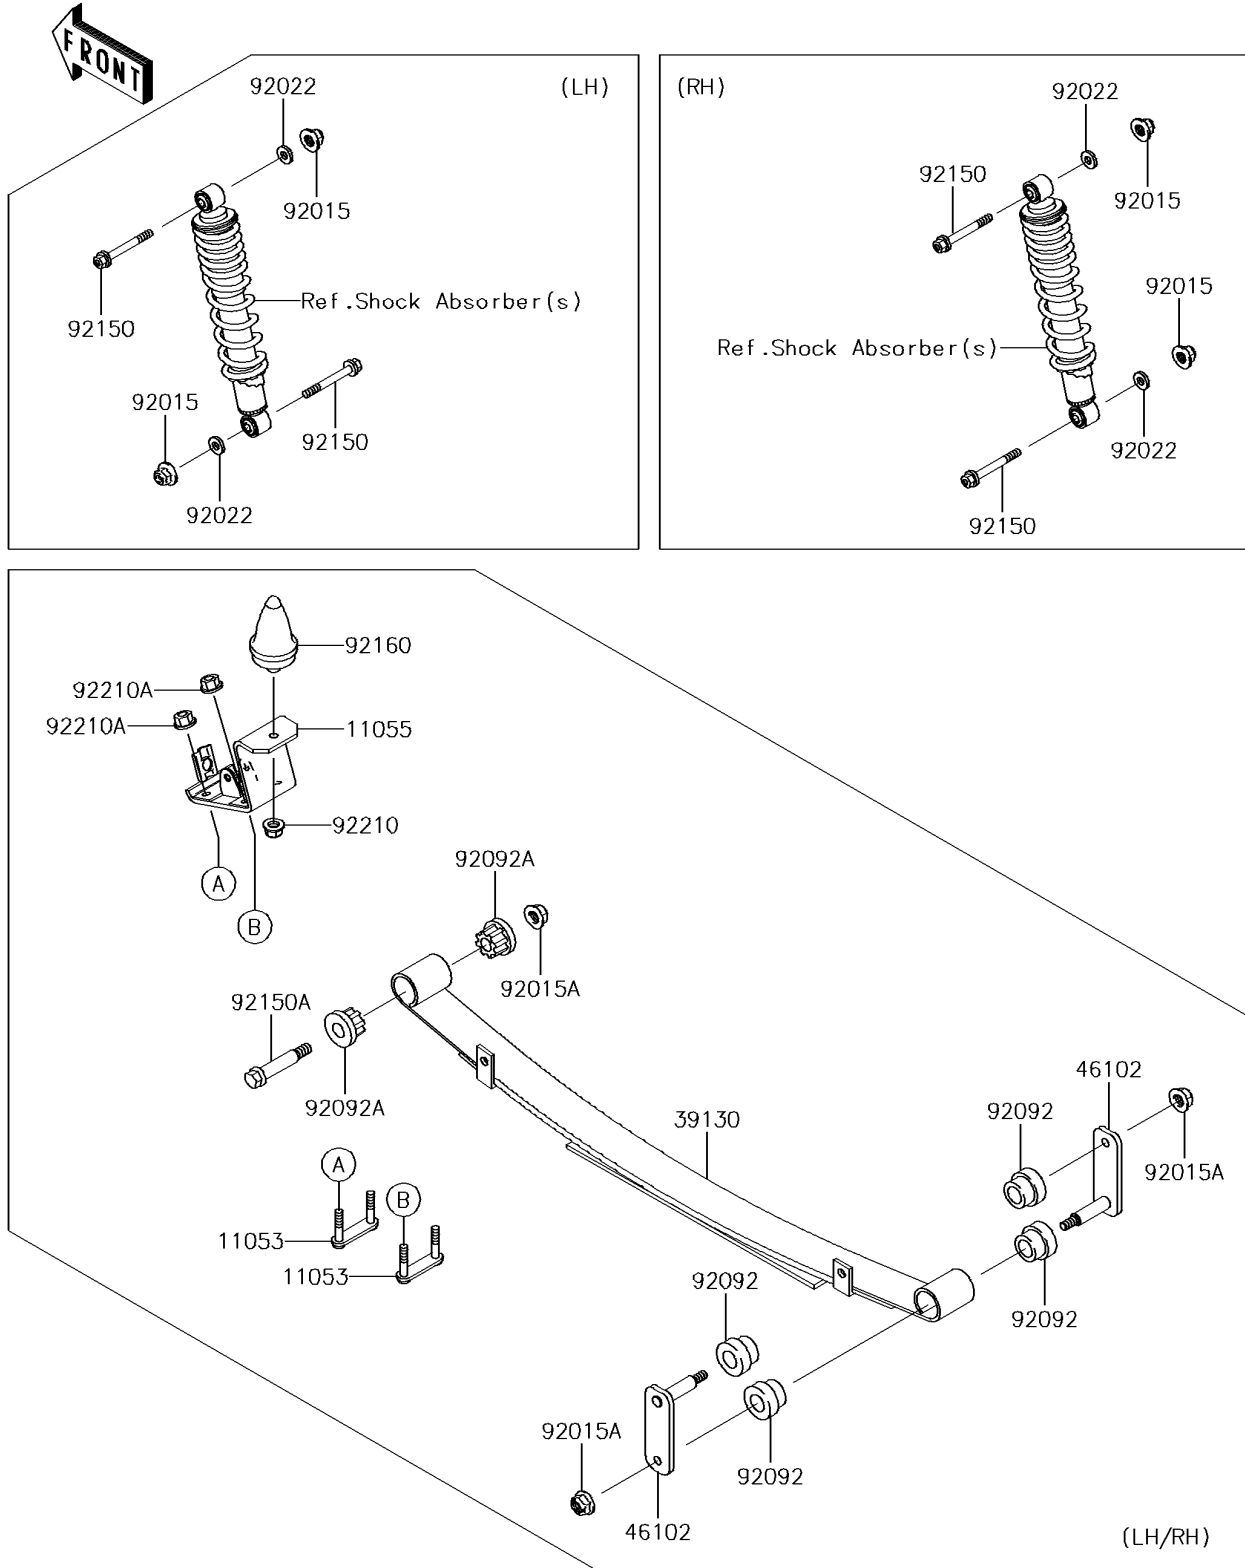

## 2016 MULE™ 4010 Trans 4x4® SE PARTS DIAGRAM

Rear Suspension

F2153

## 2016 MULE™ 4010 Trans 4x4<sup>®</sup> SE PARTS LIST

Rear Suspension

ITEM NAME	PART NUMBER	QUANTITY
BRACKET,LEAF SPRING (Ref # 11053)	11053-7564	1
BRACKET,LEAF SPRING (Ref # 11055)	11055-7504	1
SPRING-LEAF (Ref # 39130)	39130-1066	1
ROD,LEAF SPRING,RR (Ref # 46102)	46102-1338	1
NUT,LOCK,10MM (Ref # 92015)	92015-1597	1
NUT,12MM (Ref # 92015A)	92015-1706	1
WASHER,11.5X20.5X1.6 (Ref # 92022)	92022-1768	1
BUSHING-RUBBER (Ref # 92092)	92092-1083	1
BUSHING-RUBBER (Ref # 92092A)	92092-1084	1
BOLT,FLANGED,10X57 (Ref # 92150)	92150-1227	1
BOLT,12MM (Ref # 92150A)	92150-1284	1
DAMPER,BUMP STOPPER (Ref # 92160)	92160-1136	1
NUT,LOCK,FLANGED,10MM (Ref # 92210)	92210-0276	1
NUT,LOCK,10MM (Ref # 92210A)	92210-1204	1