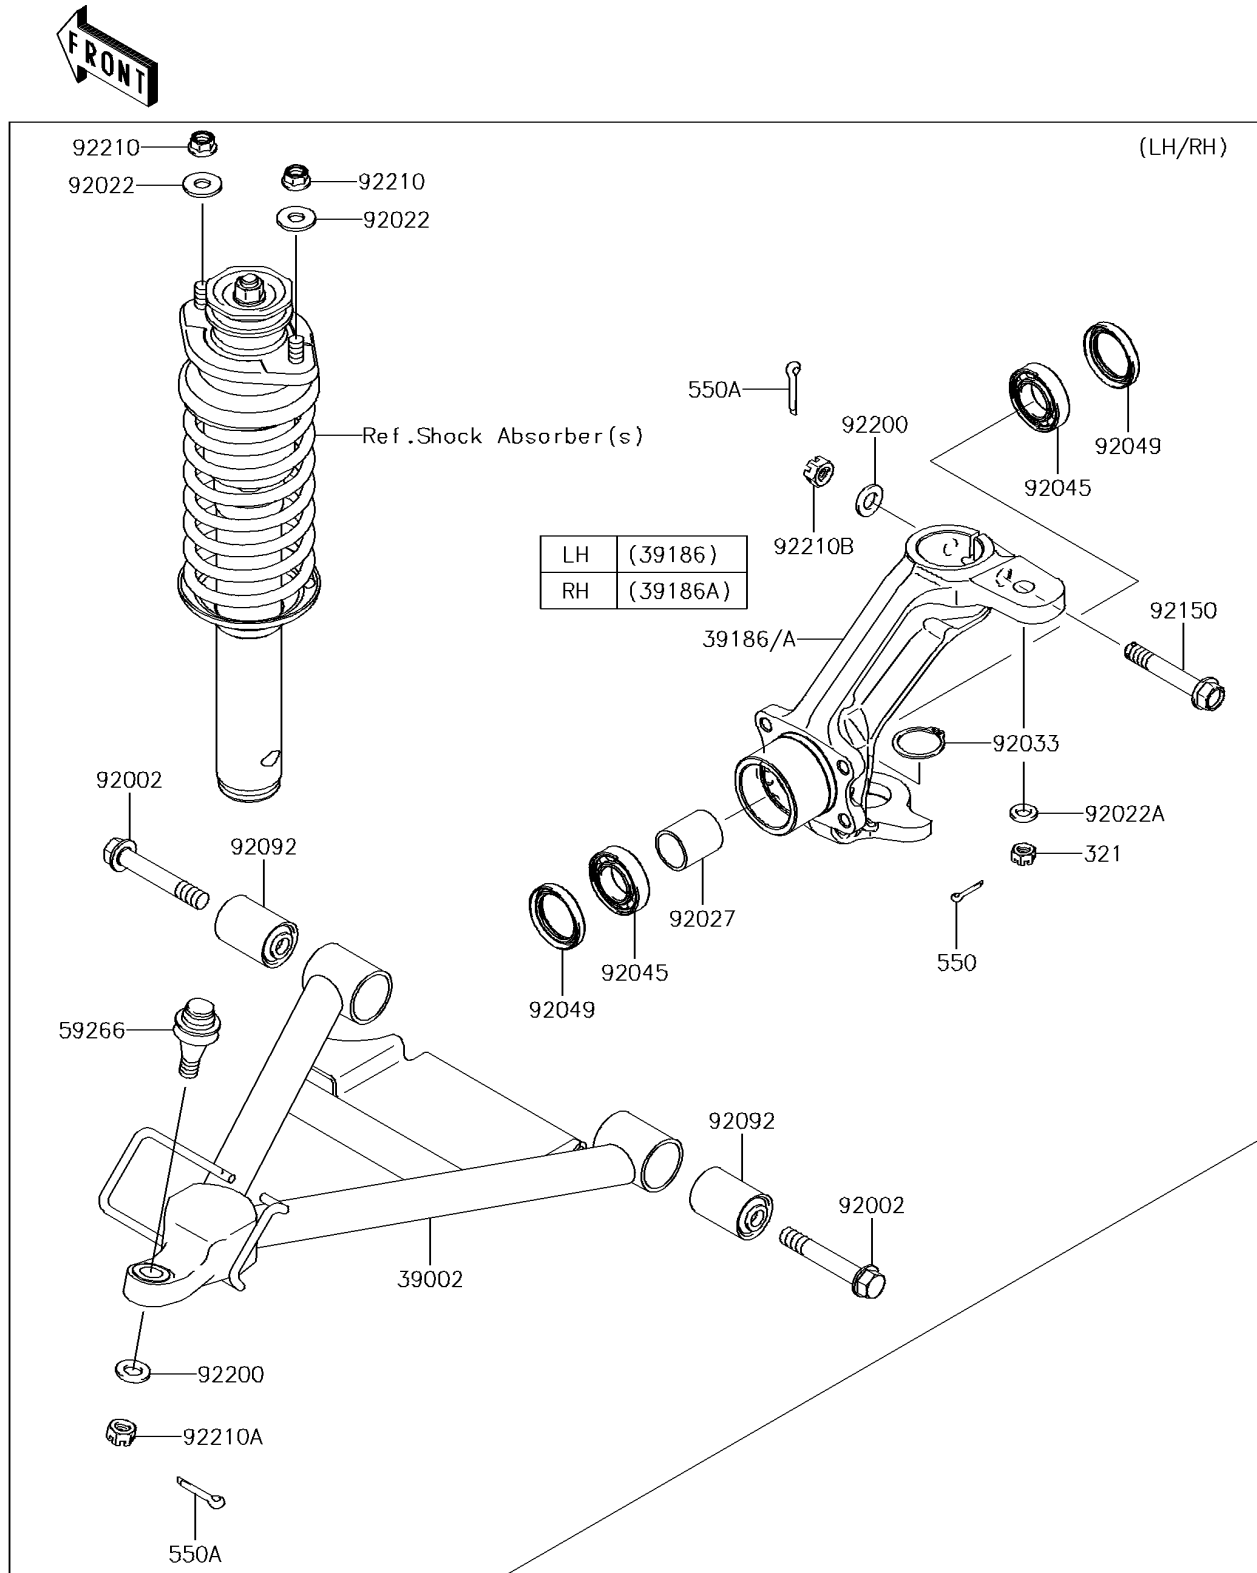

## 2016 MULE™ 4010 Trans 4x4® SE PARTS DIAGRAM

Front Suspension

F2152

## 2016 MULE™ 4010 Trans 4x4® SE PARTS LIST

Front Suspension

ITEM NAME	PART NUMBER	QUANTITY
NUT-CASTLE (Ref # 321)	321BA1000	1
ARM-COMP-SUSP (Ref # 39002)	39002-0001	1
KNUCKLE,FR,LH (Ref # 39186)	39186-0074	1
KNUCKLE,FR,RH (Ref # 39186A)	39186-0075	1
PIN-COTTER,2.0X22 (Ref # 550)	550AA2022	1
PIN-COTTER,3.0X25 (Ref # 550A)	550AA3025	1
JOINT-BALL (Ref # 59266)	59266-1080	1
BOLT,FLANGED,12X75 (Ref # 92002)	92002-1661	1
WASHER,10.5X26X2.3 (Ref # 92022)	92022-044	1
WASHER,10.5X18X2.5 (Ref # 92022A)	92022-1876	1
COLLAR,L=34.5 (Ref # 92027)	92027-1538	1
RING-SNAP,C-TYPE,32MM (Ref # 92033)	92033-1262	1
BEARING-BALL (Ref # 92045)	92045-3707	1
SEAL-OIL,SD35X47X7HS (Ref # 92049)	92049-1513	1
BUSHING-RUBBER (Ref # 92092)	92092-1065	1
BOLT,FLANGED,12X72 (Ref # 92150)	92150-1356	1
WASHER,12.3X23X2.3 (Ref # 92200)	92200-1004	1
NUT,LOCK,FLANGED,10MM (Ref # 92210)	92210-0276	1
NUT,CASTLE,12MM (Ref # 92210A)	92210-0395	1
NUT,12MM (Ref # 92210B)	92210-7501	1