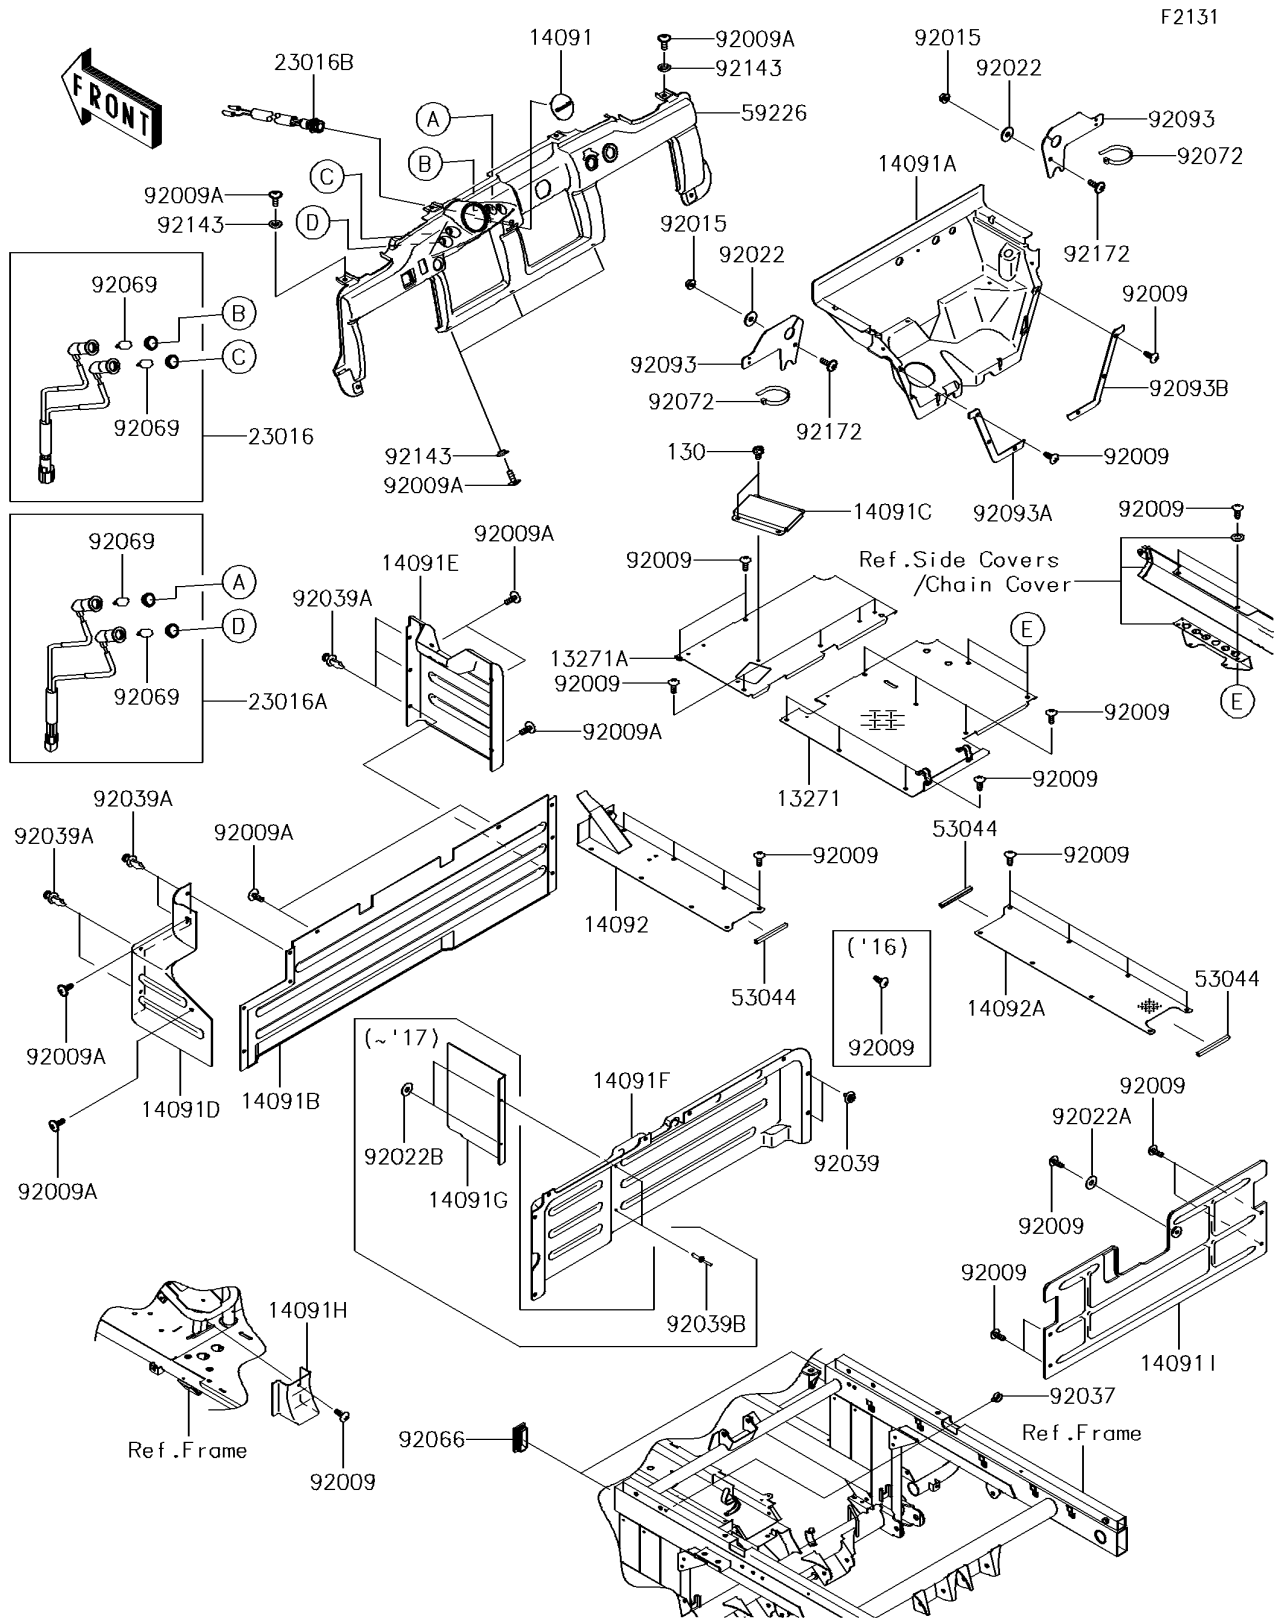

2016 MULE™ 4010 Trans 4x4® SE PARTS DIAGRAM

Frame Fittings

2016 MULE™ 4010 Trans 4x4® SE PARTS LIST

Frame Fittings

ITEM NAME	PART NUMBER	QUANTITY
BOLT-FLANGED,6X10 (Ref # 130)	130BA0610	1
PLATE,FLOOR,RH (Ref # 13271)	13271-7602	1
PLATE,FLOOR,RH (Ref # 13271A)	13271-7606	1
COVER,SPEEDOMETER,F.BLACK (Ref # 14091)	14091-0929-6Z	1
COVER,FLOOR (Ref # 14091A)	14091-1378	1
COVER,FRONT SEAT,CNT (Ref # 14091B)	14091-7531	1
COVER (Ref # 14091C)	14091-7536	1
COVER,FRONT SEAT,LH (Ref # 14091D)	14091-7541	1
COVER,FRONT SEAT,RH (Ref # 14091E)	14091-7542	1
COVER,FRONT SEAT,RR,LWR (Ref # 14091F)	14091-7549	1
COVER,FUEL TANK (Ref # 14091G)	14091-7550	1
COVER,PARKING CABLE (Ref # 14091H)	14091-7551	1
COVER,REAR SEAT,LWR (Ref # 14091I)	14091-7557	1
COVER,FLOOR,CNT,FR (Ref # 14092)	14092-0832	1
COVER,FLOOR,CNT,RR (Ref # 14092A)	14092-0993	1
LAMP-ASSY,PARKING&WATER TEMP (Ref # 23016)	23016-0035	1
LAMP-ASSY,DFI&OIL PRESSURE (Ref # 23016A)	23016-0036	1
LAMP-ASSY,LED (Ref # 23016B)	23016-0050	1
TRIM,L=111 (Ref # 53044)	53044-7502	1
PANEL-CONTROL,F.BLACK (Ref # 59226)	59226-0026-6Z	1
SCREW,TAPPING,6X16 (Ref # 92009)	92009-1166	1
SCREW,6X16 (Ref # 92009A)	92009-1621	1
NUT,FLANGED,6MM (Ref # 92015)	92015-1367	1
WASHER,6.5X20X1.6,BLACK (Ref # 92022)	92022-1346	1
WASHER,7X18X1.2 (Ref # 92022A)	92022-1545	1
WASHER,4.3X12.5X1 (Ref # 92022B)	92022-1949	1
CLAMP,HOSE (Ref # 92037)	92037-1827	1
RIVET (Ref # 92039A)	92039-0776	1
RIVET (Ref # 92039B)	92039-1150	1

2016 MULE™ 4010 Trans 4x4® SE PARTS LIST

Frame Fittings

ITEM NAME	PART NUMBER	QUANTITY
PLUG (Ref # 92066)	92066-7505	1
BULB,12V 1.7W,T10 (Ref # 92069)	92069-1059	1
BAND,L=368.3 (Ref # 92072)	92072-3872	1
SEAL,LOWER COVER (Ref # 92093)	92093-0181	1
SEAL,FRONT FENDER,LH (Ref # 92093A)	92093-1293	1
SEAL,FRONT FENDER,RH (Ref # 92093B)	92093-1294	1
COLLAR (Ref # 92143)	92143-1087	1
SCREW,6X18 (Ref # 92172)	92172-0002	1