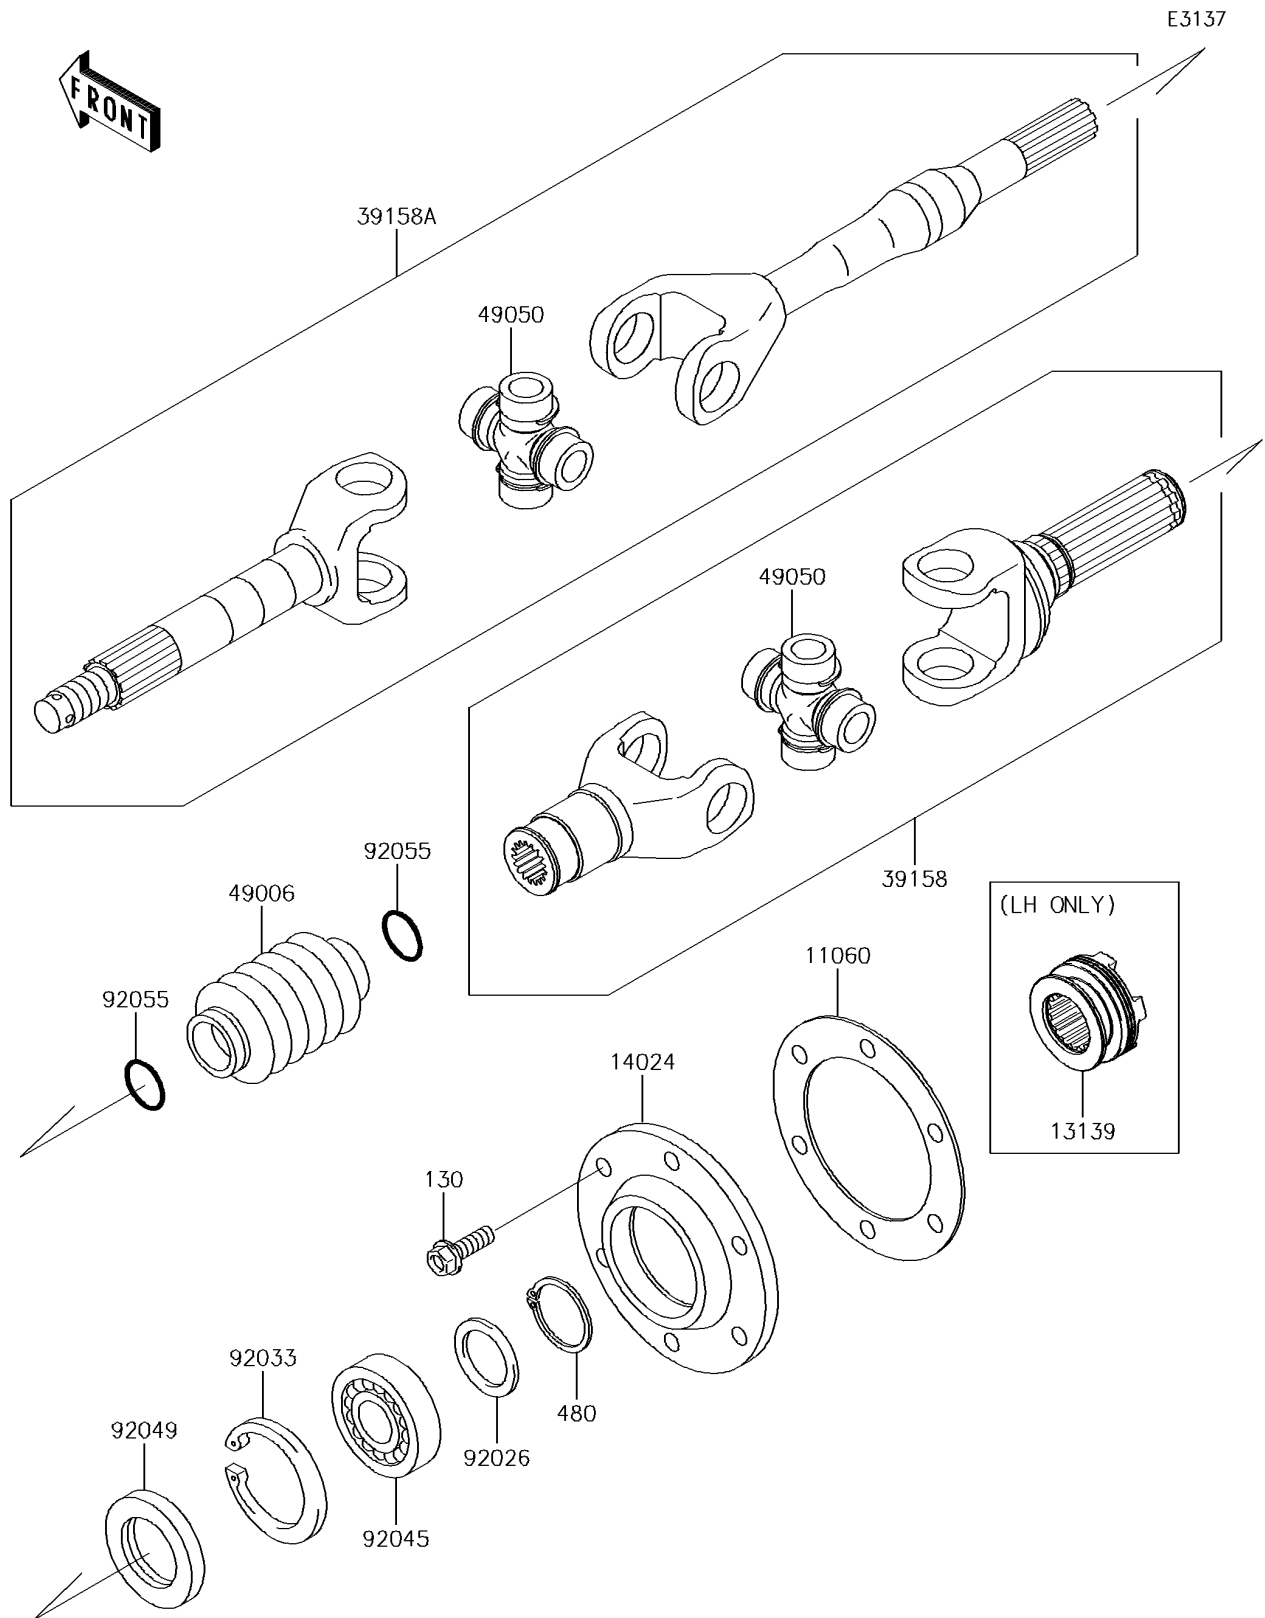

2016 MULE™ 4010 Trans 4x4® SE PARTS DIAGRAM

Drive Shaft-Rear

2016 MULE™ 4010 Trans 4x4® SE PARTS LIST

Drive Shaft-Rear

ITEM NAME	PART NUMBER	QUANTITY
GASKET,DRIVESHAFT COVER (Ref # 11060)	11060-1251	1
BOLT-FLANGED,8X25 (Ref # 130)	130BA0825	1
SHIFTER (Ref # 13139)	13139-0009	1
COVER,DRIVESHAFT (Ref # 14024)	14024-1560	1
SHAFT-ASSY-DRIVE,INSIDE (Ref # 39158)	39158-1119	1
SHAFT-ASSY-DRIVE (Ref # 39158A)	39158-1120	1
CIRCLIP-TYPE-C,28MM (Ref # 480)	480J2800	1
BOOT,DRIVE SHAFT (Ref # 49006)	49006-1257	1
SPIDER (Ref # 49050)	49050-0034	1
SPACER,28.1X38X2.6 (Ref # 92026)	92026-1489	1
RING-SNAP,55MM (Ref # 92033)	92033-1274	1
BEARING-BALL,6006 (Ref # 92045)	92045-1208	1
SEAL-OIL,TC35X55X8 (Ref # 92049)	92049-1298	1
RING-O,19.5X3.0 (Ref # 92055)	92055-1451	1