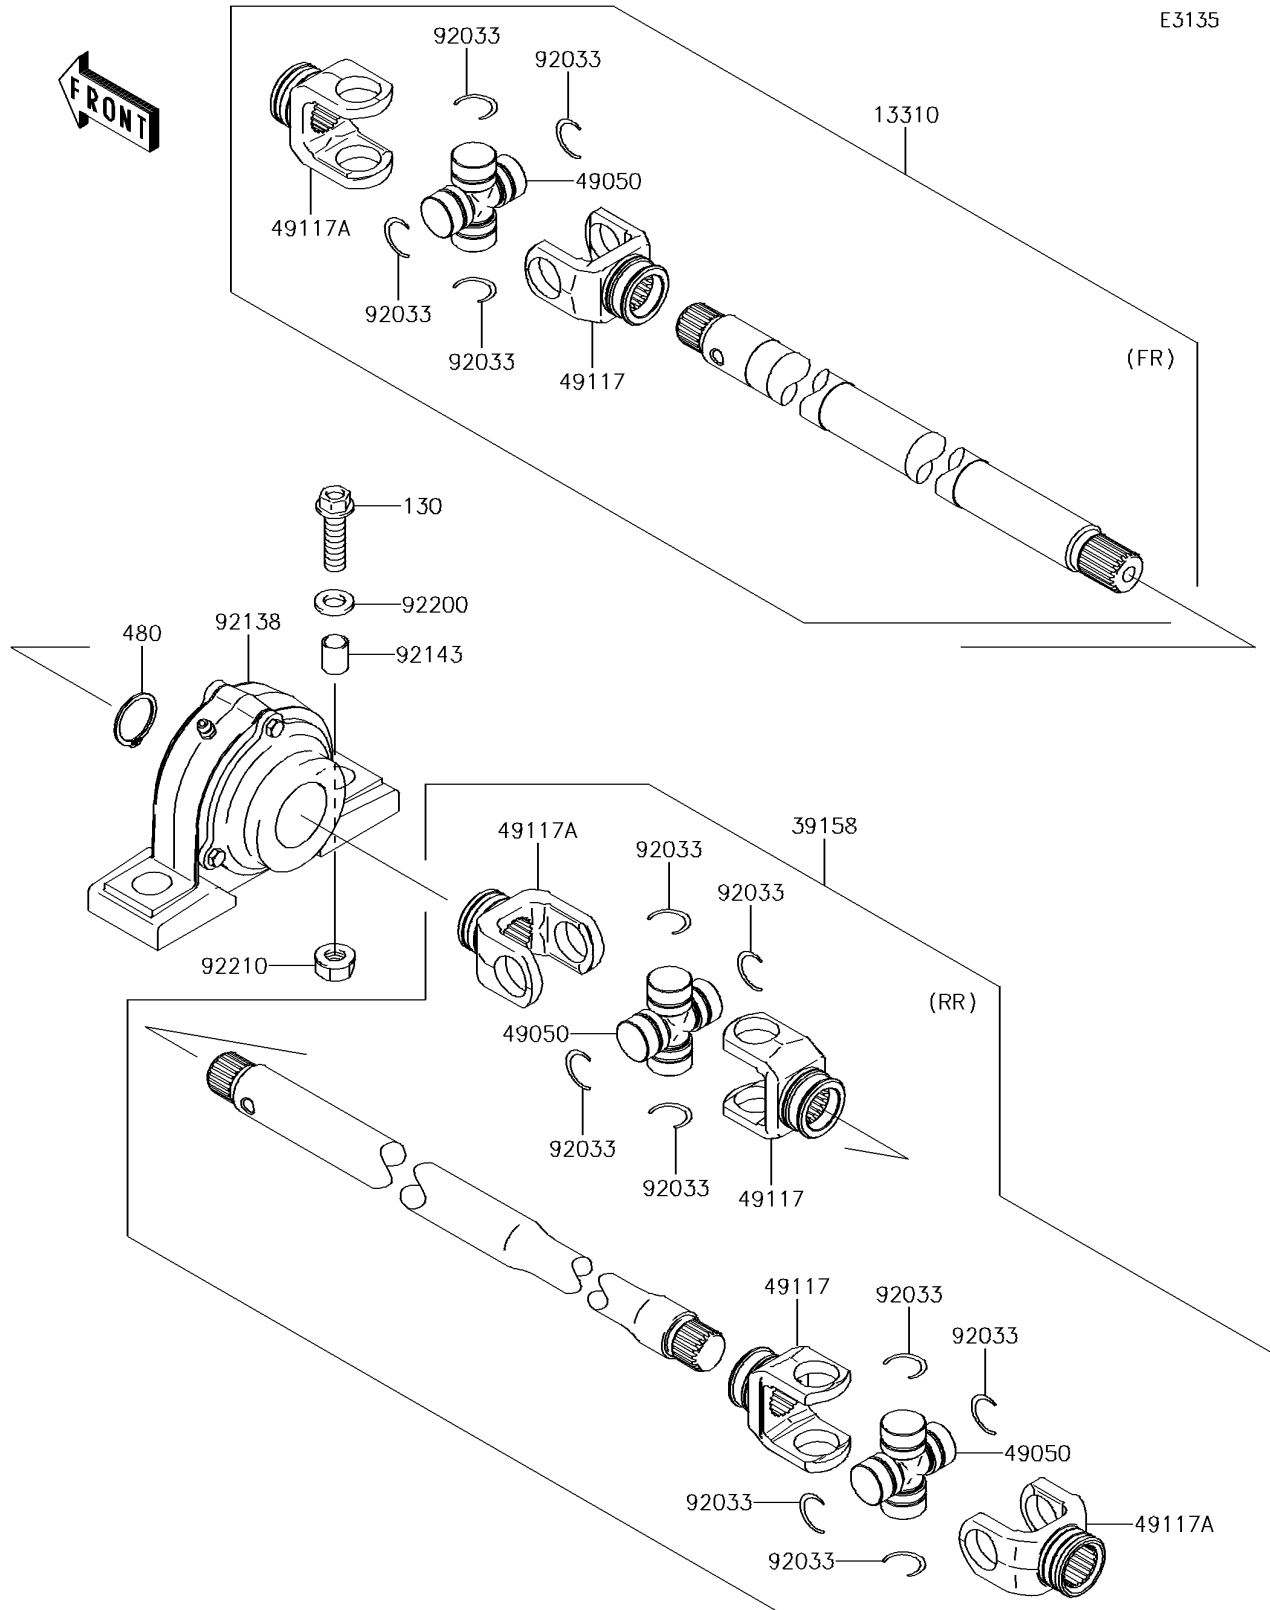

2016 MULE™ 4010 Trans 4x4® SE PARTS DIAGRAM

Drive Shaft-Propeller

E3135

2016 MULE™ 4010 Trans 4x4® SE PARTS LIST

Drive Shaft-Propeller

ITEM NAME	PART NUMBER	QUANTITY
BOLT-FLANGED,10X35 (Ref # 130)	130BA1035	1
SHAFT-ASSY (Ref # 13310)	13310-0572	1
SHAFT-ASSY-DRIVE,RR PROPELLER (Ref # 39158)	39158-0303	1
CIRCLIP-TYPE-C,25MM (Ref # 480)	480J2500	1
SPIDER (Ref # 49050)	49050-1075	1
YOKE,DRIVE (Ref # 49117)	49117-0573	1
YOKE,DRIVE (Ref # 49117A)	49117-0574	1
RING-SNAP (Ref # 92033)	92033-1030	1
BEARING-COMP (Ref # 92138)	92138-1052	1
COLLAR,10.3X12.7X15 (Ref # 92143)	92143-1634	1
WASHER,10.5X19X2.3 (Ref # 92200)	92200-1042	1
NUT,LOCK,10MM (Ref # 92210)	92210-1204	1