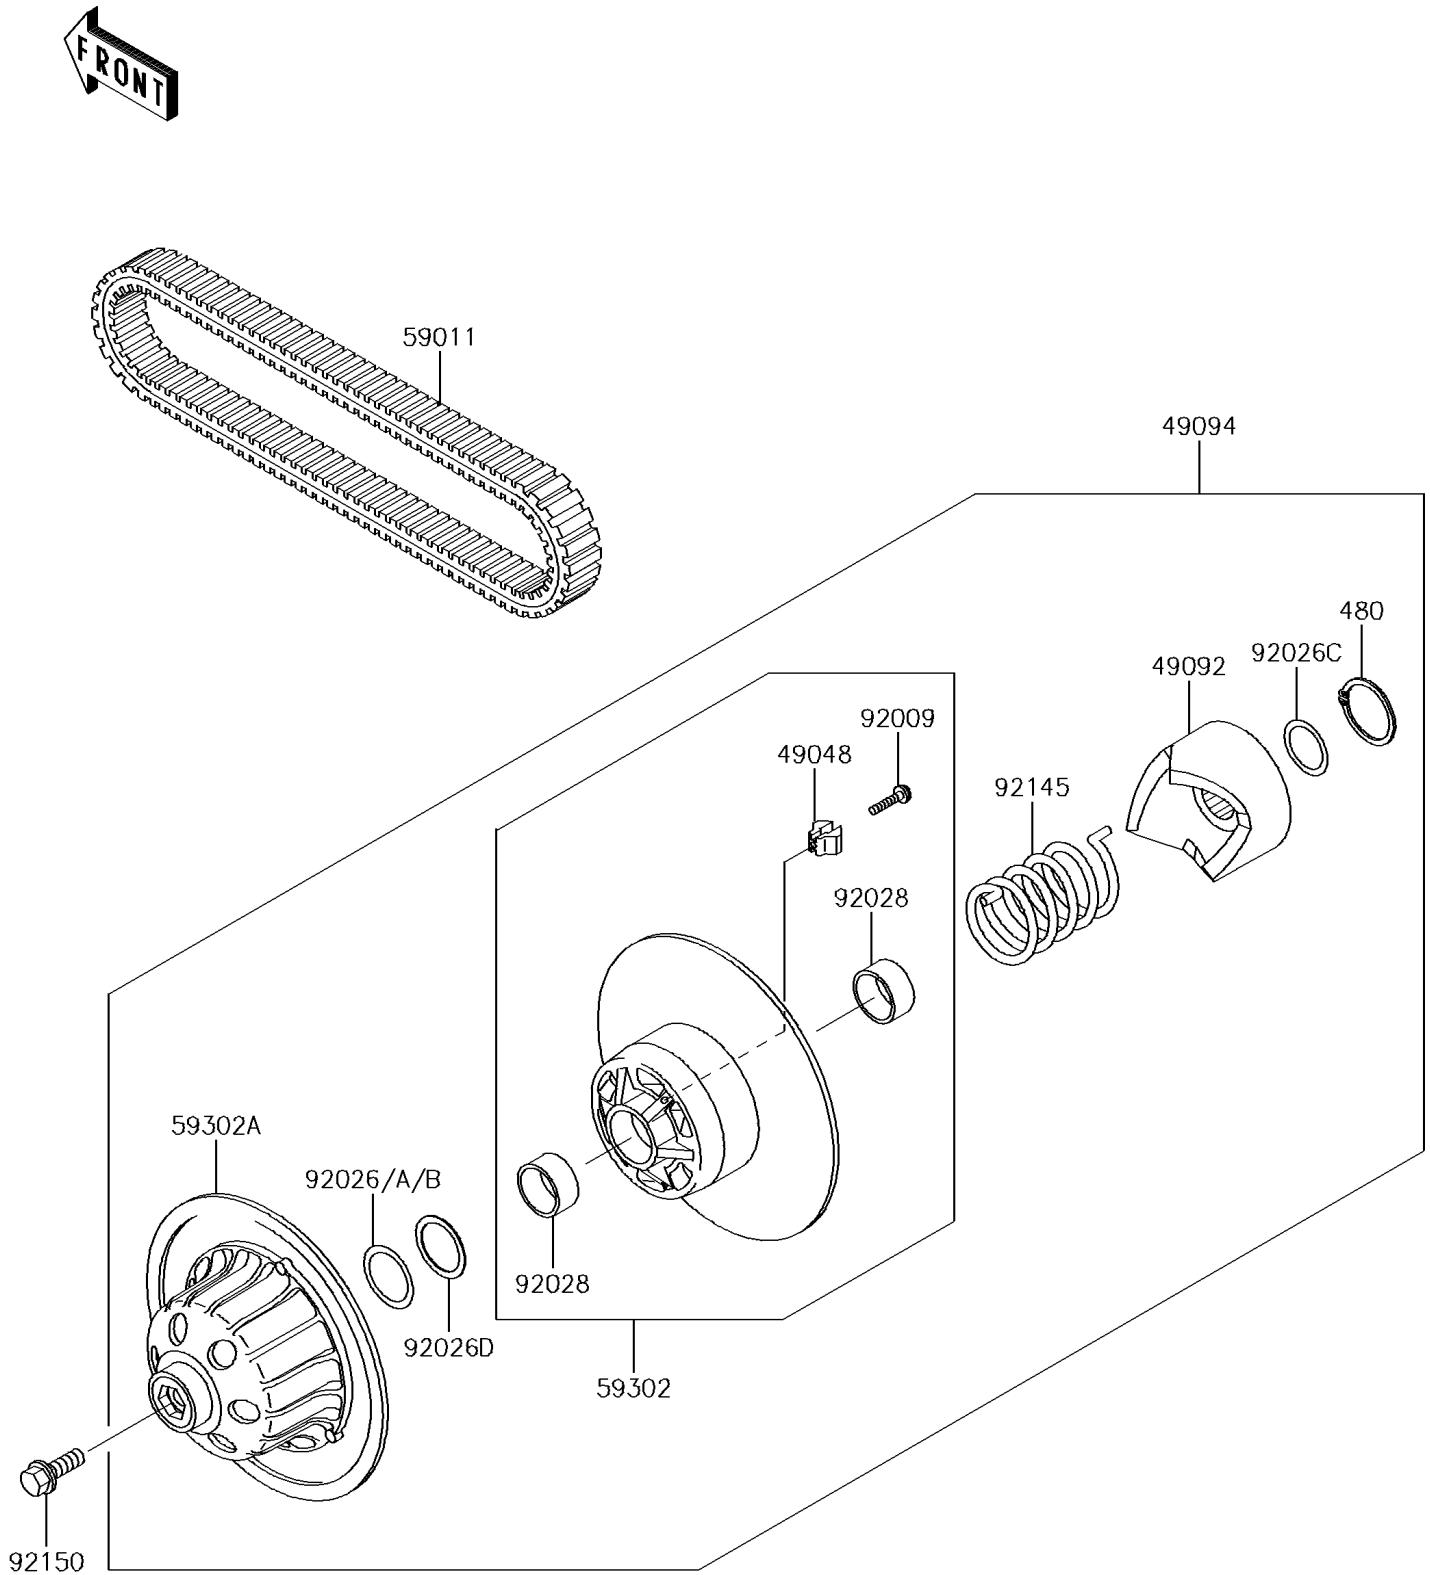

2016 MULE™ 4010 Trans 4x4® SE PARTS DIAGRAM

Driven Converter/Drive Belt

E1392

2016 MULE™ 4010 Trans 4x4® SE PARTS LIST

Driven Converter/Drive Belt

ITEM NAME	PART NUMBER	QUANTITY
CIRCLIP-TYPE-C,34MM (Ref # 480)	480J3400	1
SHOE (Ref # 49048)	49048-1060	1
RAMP (Ref # 49092)	49092-1068	1
CONVERTER-ASSY-DRIVEN (Ref # 49094)	49094-0045	1
BELT,CONVERTER (Ref # 59011)	59011-1077	1
SHEAVE-COMP,MOVABLE (Ref # 59302)	59302-0031	1
SHEAVE-COMP (Ref # 59302A)	59302-0032	1
SCREW,SHOE (Ref # 92009)	92009-1849	1
SPACER,39X50X0.50 (Ref # 92026)	92026-1507	1
SPACER,39X50X0.60 (Ref # 92026A)	92026-1508	1
SPACER,39X50X0.80 (Ref # 92026B)	92026-1510	1
SPACER,34X44X0.80 (Ref # 92026C)	92026-1521	1
SPACER,39X49.5X1.0 (Ref # 92026D)	92026-1603	1
BUSHING (Ref # 92028)	92028-1864	1
SPRING (Ref # 92145)	92145-1404	1
BOLT,12X35 (Ref # 92150)	92150-1009	1