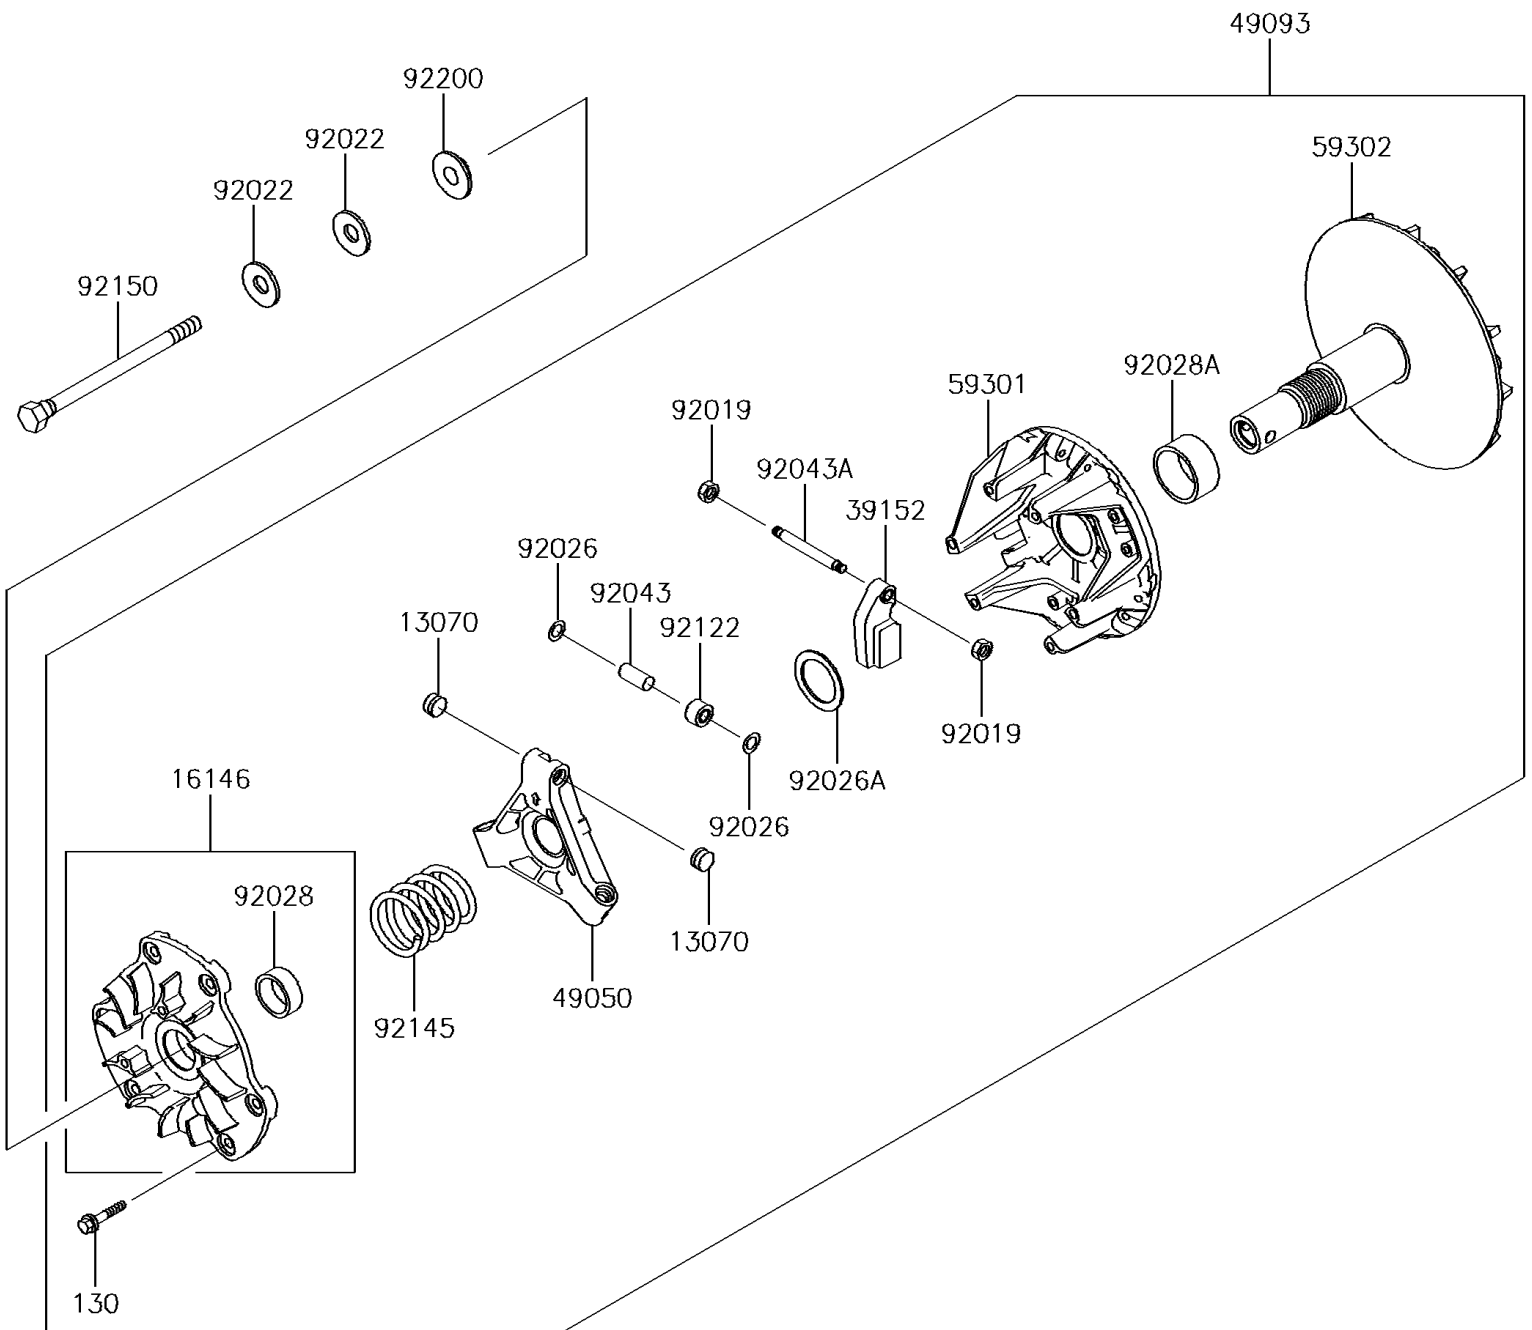

2016 MULE™ 4010 Trans 4x4® SE PARTS DIAGRAM

Drive Converter

E1391

2016 MULE™ 4010 Trans 4x4® SE PARTS LIST

Drive Converter

ITEM NAME	PART NUMBER	QUANTITY
BOLT-FLANGED,6X30 (Ref # 130)	130CA0630	1
GUIDE (Ref # 13070)	13070-1330	1
COVER-ASSY (Ref # 16146)	16146-1219	1
WEIGHT-RAMP (Ref # 39152)	39152-1078	1
SPIDER (Ref # 49050)	49050-0018	1
CONVERTER-ASSY-DRIVE (Ref # 49093)	49093-0025	1
SHEAVE-MOVABLE (Ref # 59301)	59301-0016	1
SHEAVE-COMP (Ref # 59302)	59302-1085	1
NUT,LOCK,6MM (Ref # 92019)	92019-008	1
WASHER,SPECIAL CONICAL (Ref # 92022)	92022-1901	1
SPACER (Ref # 92026)	92026-1512	1
SPACER,32.3X44.3X3.6 (Ref # 92026A)	92026-1591	1
BUSHING (Ref # 92028)	92028-1861	1
BUSHING (Ref # 92028A)	92028-1864	1
PIN (Ref # 92043)	92043-1572	1
PIN (Ref # 92043A)	92043-1573	1
ROLLER (Ref # 92122)	92122-1204	1
SPRING,YELLOW PAINT (Ref # 92145)	92145-0639	1
BOLT,12X163.5 (Ref # 92150)	92150-1008	1
WASHER (Ref # 92200)	92200-1401	1