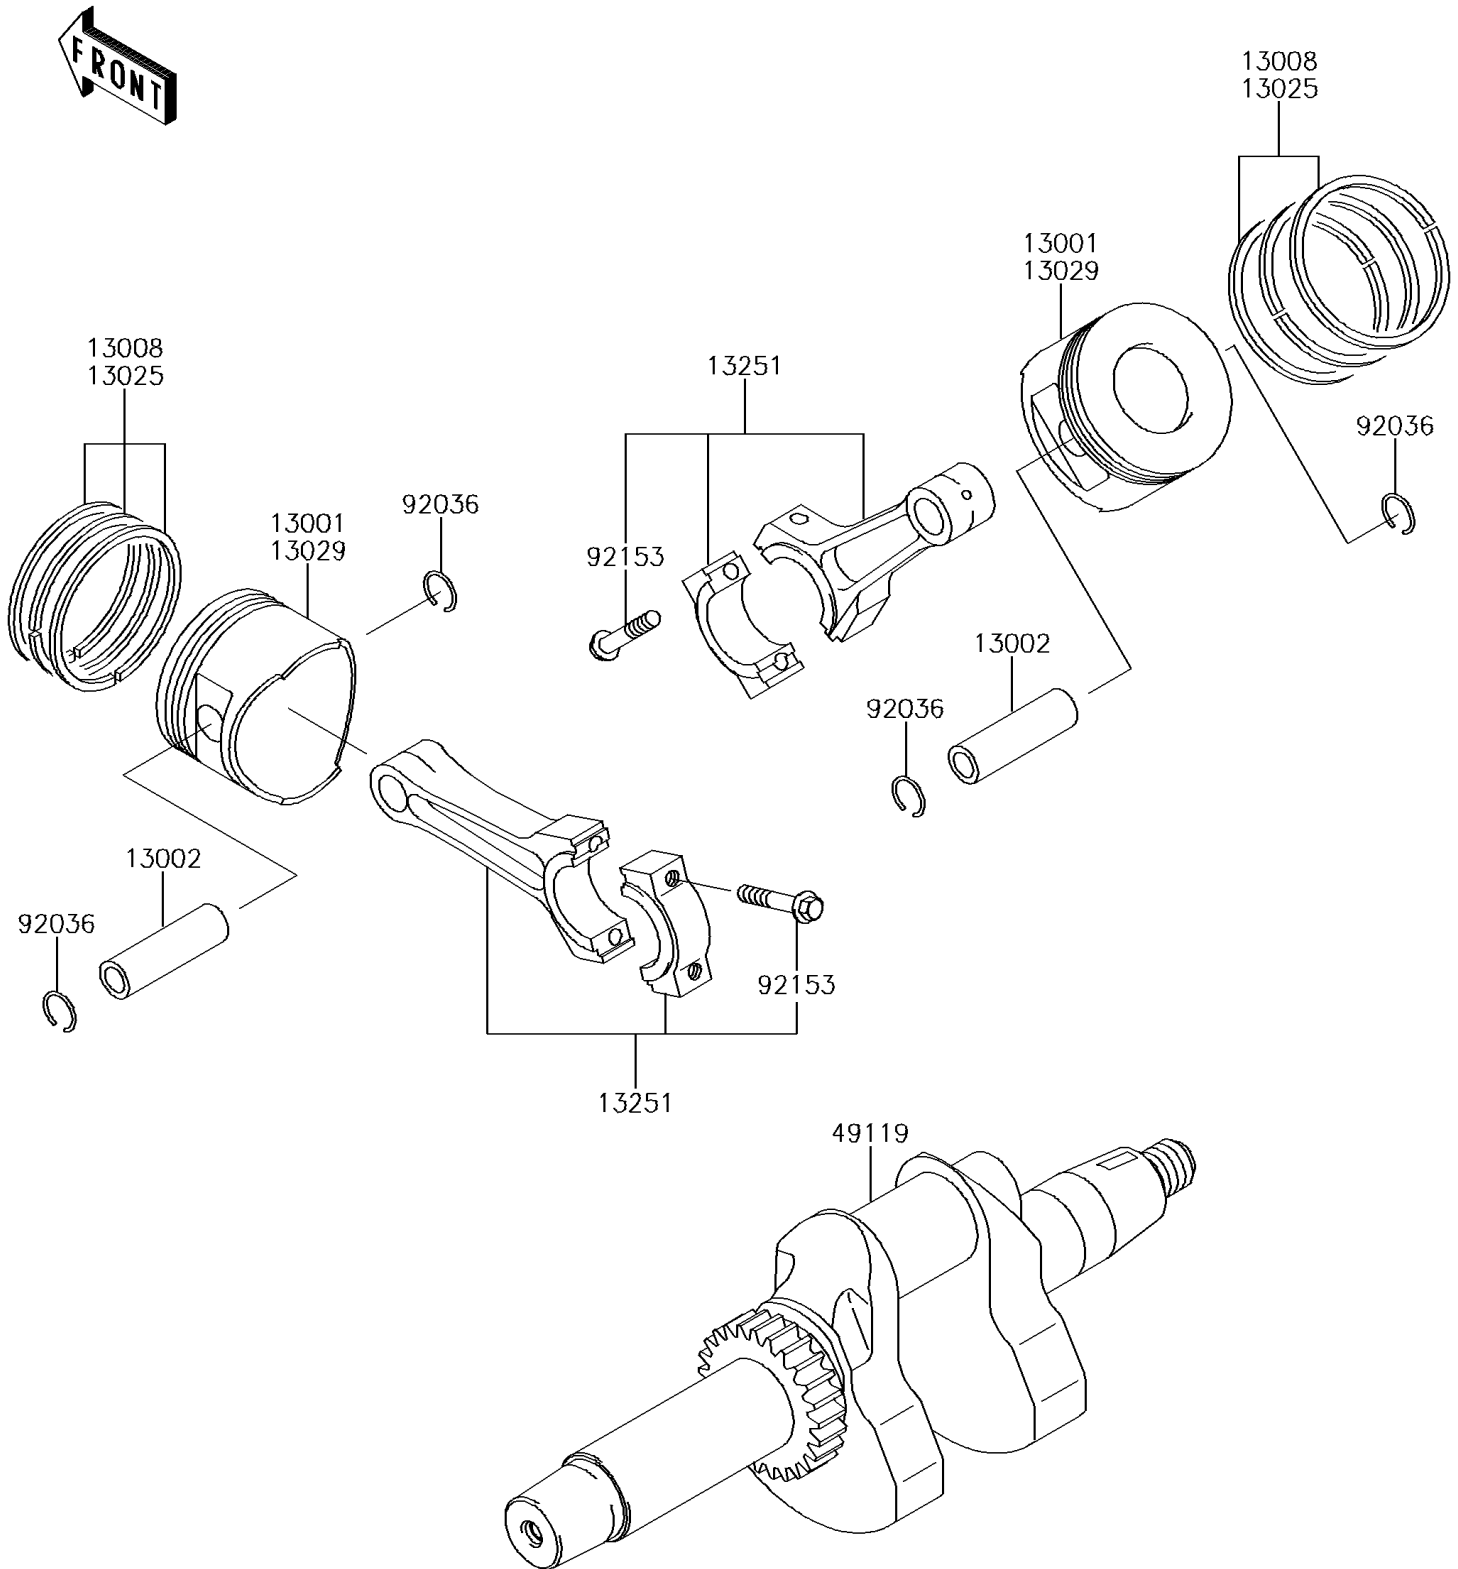

2016 MULE™ 4010 Trans 4x4® SE PARTS DIAGRAM

Crankshaft/Piston(s)

E1320

2016 MULE™ 4010 Trans 4x4® SE PARTS LIST

Crankshaft/Piston(s)

ITEM NAME	PART NUMBER	QUANTITY
PISTON-ENGINE,STD (Ref # 13001)	13001-2210	1
PIN-PISTON (Ref # 13002)	13002-1013	1
RING-SET-PISTON,STD (Ref # 13008)	13008-6025	1
RING-SET-PISTON L,0.50 (Ref # 13025)	13025-6008	1
PISTON-ENGINE L,0.50 (Ref # 13029)	13029-0033	1
ROD-ASSY-CONNECTING (Ref # 13251)	13251-0034	1
CRANKSHAFT-ASSY (Ref # 49119)	49119-0015	1
RING-SNAP,PISTON PIN (Ref # 92036)	92036-021	1
BOLT,7X35.2 (Ref # 92153)	92153-2054	1