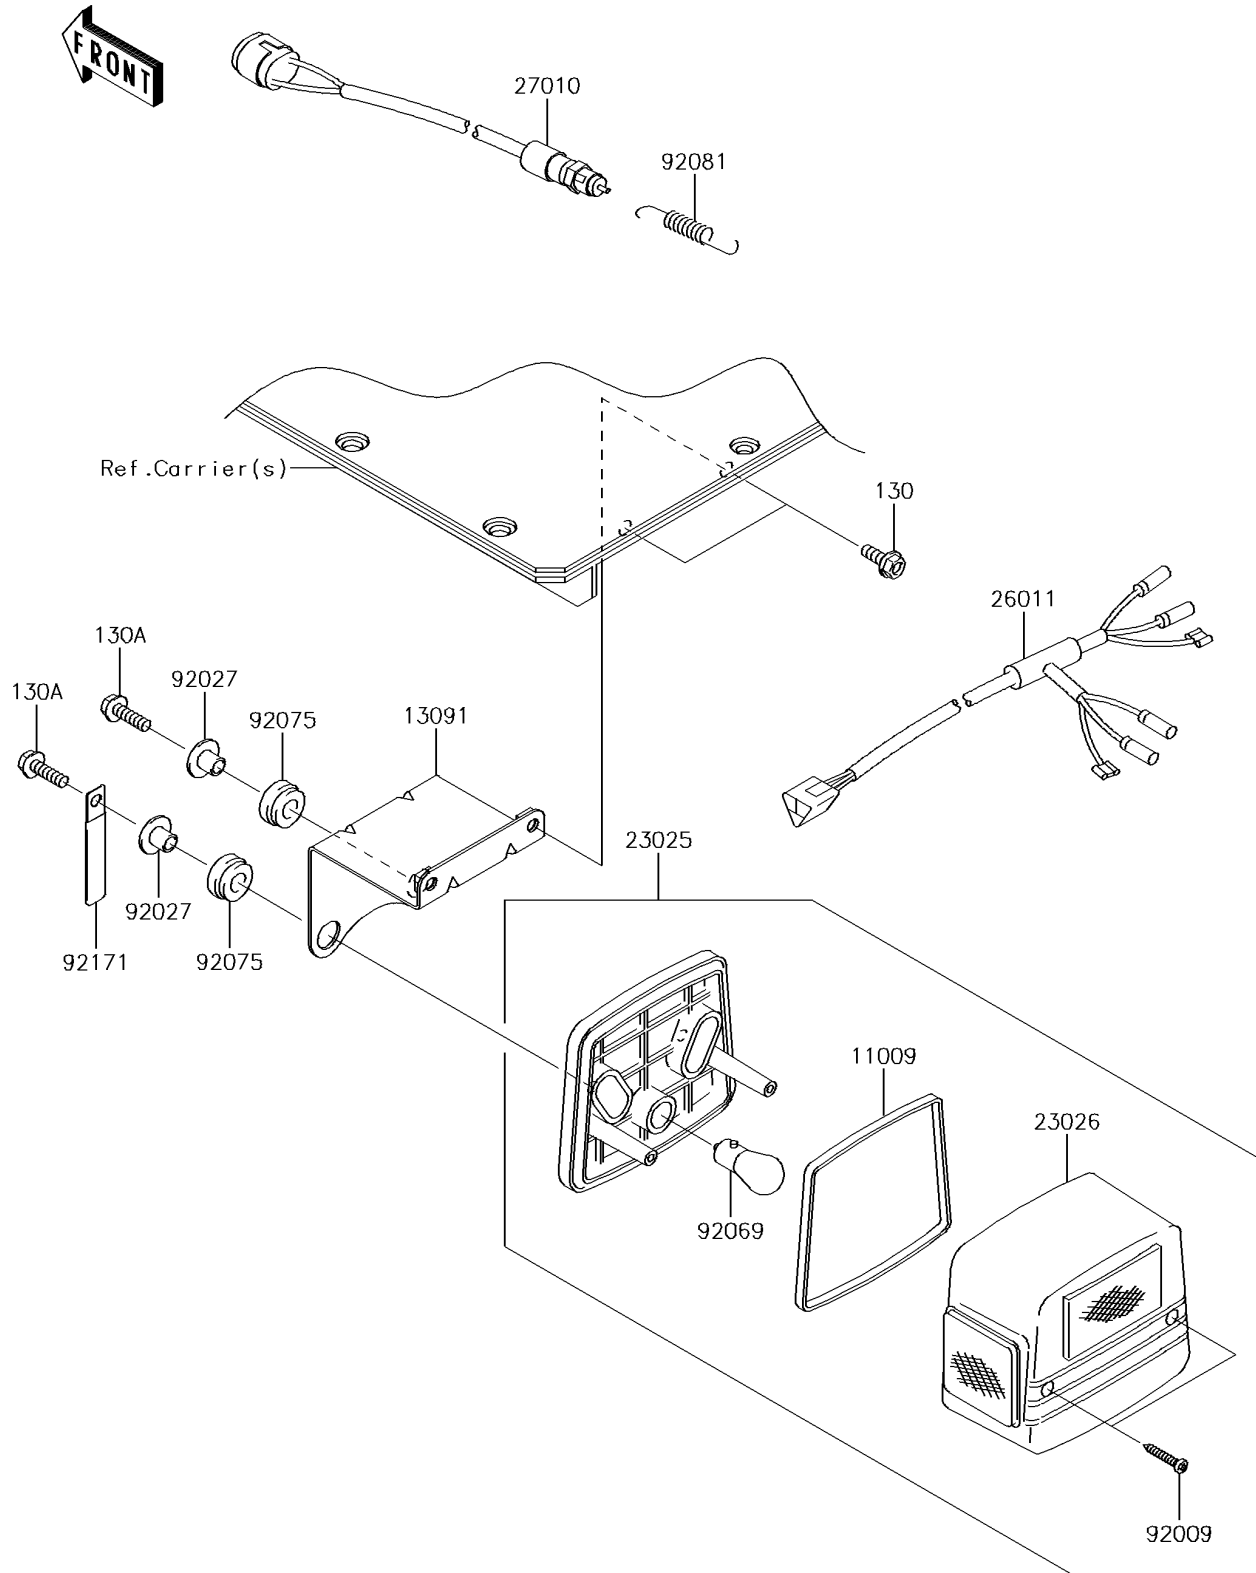

2016 Mule™ 4010 4x4 SE PARTS DIAGRAM

Taillight(s)

F2720

2016 Mule™ 4010 4x4 SE PARTS LIST

Taillight(s)

ITEM NAME	PART NUMBER	QUANTITY
GASKET, TAIL LAMP (Ref # 11009)	11009-1215	1
BOLT-FLANGED, 6X16 (Ref # 130)	130BA0616	1
HOLDER, TAIL LAMP (Ref # 13091)	13091-1743	1
BOLT-FLANGED, 6X20 (Ref # 130A)	130BA0620	1
LAMP-TAIL (Ref # 23025)	23025-1042	1
LENS, TAIL LAMP (Ref # 23026)	23026-1019	1
WIRE-LEAD (Ref # 26011)	26011-1756	1
SWITCH, BRAKE LAMP (Ref # 27010)	27010-1301	1
SCREW, TAPPING, 4X25 (Ref # 92009)	92009-1069	1
COLLAR, L=11.1 (Ref # 92027)	92027-194	1
BULB, 12V 21/5W (Ref # 92069)	92069-1011	1
DAMPER (Ref # 92075)	92075-277	1
SPRING, HOOK RETURN (Ref # 92081)	92081-1466	1
CLAMP, L=60 (Ref # 92171)	92171-0652	1