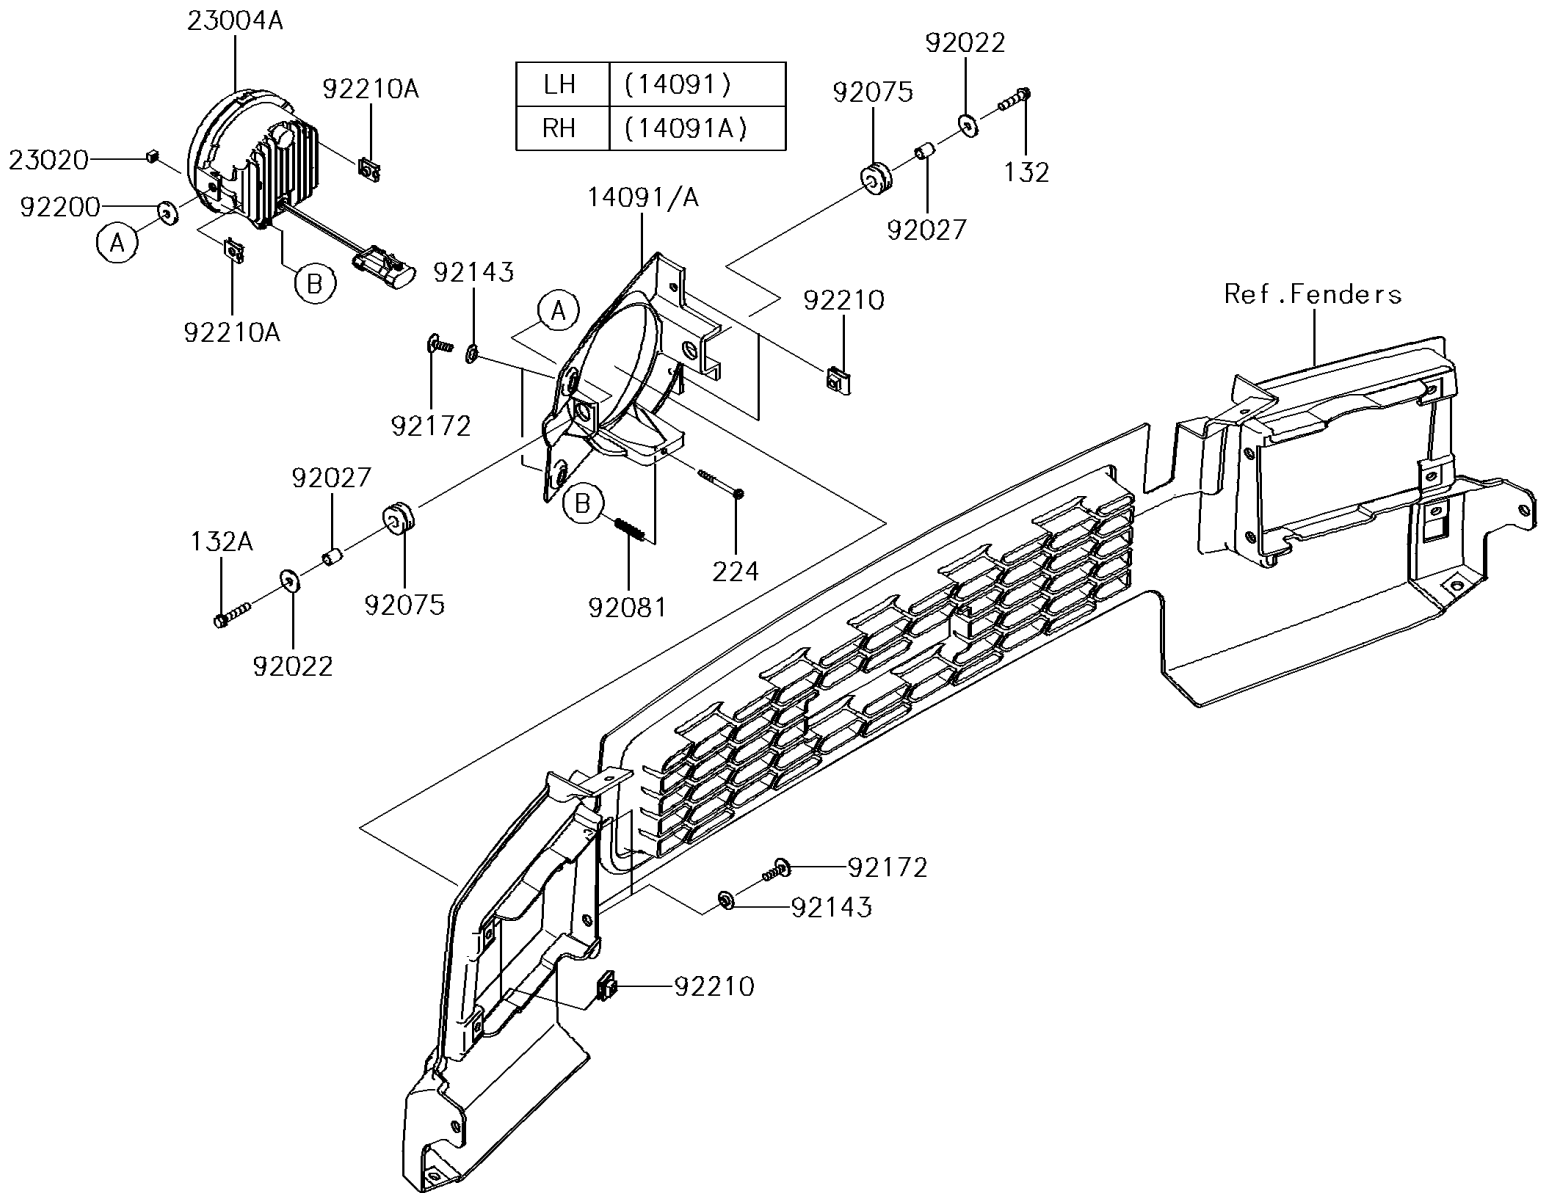

2016 Mule™ 4010 4x4 SE PARTS DIAGRAM

Headlight(s)

F2710

2016 Mule™ 4010 4x4 SE PARTS LIST

Headlight(s)

ITEM NAME	PART NUMBER	QUANTITY
BOLT-FLANGED-SMALL,6X25 (Ref # 132)	132BA0625	1
BOLT-FLANGED-SMALL,6X30 (Ref # 132A)	132BA0630	1
COVER,HEAD LAMP,LH (Ref # 14091)	14091-0827	1
COVER,HEAD LAMP,RH (Ref # 14091A)	14091-0828	1
SCREW-PAN-WP-CROS,4X45 (Ref # 224)	224AA0445	1
LAMP-HEAD,LED (Ref # 23004)	23004-0341	1
NUT,4MM,FOCUS ADJUST (Ref # 23020)	23020-018	1
WASHER,6.5X20X1.6 (Ref # 92022)	92022-125	1
COLLAR,6.8X10X12 (Ref # 92027)	92027-162	1
DAMPER,10X24X12 (Ref # 92075)	92075-1690	1
SPRING,FOCUS ADJUST (Ref # 92081)	92081-1896	1
COLLAR (Ref # 92143)	92143-1087	1
SCREW,TAPPING,6X20 (Ref # 92172)	92172-0488	1
WASHER,6.5X20X3.2 (Ref # 92200)	92200-0359	1
NUT,LEAF SPRING,6MM (Ref # 92210)	92210-0624	1
NUT (Ref # 92210A)	92210-1125	1