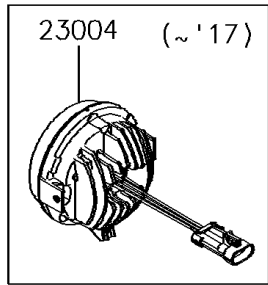

2016 Mule™ 4010 4x4 SE PARTS DIAGRAM

Headlight(s)

F2710

2016 Mule™ 4010 4x4 SE PARTS LIST

Headlight(s)

ITEM NAME	PART NUMBER	QUANTITY
BOLT-FLANGED-SMALL,6X25 (Ref # 132)	132BA0625	1
BOLT-FLANGED-SMALL,6X30 (Ref # 132A)	132BA0630	1
COVER,HEAD LAMP,LH (Ref # 14091)	14091-0827	1
COVER,HEAD LAMP,RH (Ref # 14091A)	14091-0828	1
SCREW-PAN-WP-CROS,4X45 (Ref # 224)	224AA0445	1
LAMP-HEAD,LED (Ref # 23004)	23004-0341	1
NUT,4MM,FOCUS ADJUST (Ref # 23020)	23020-018	1
WASHER,6.5X20X1.6 (Ref # 92022)	92022-125	1
COLLAR,6.8X10X12 (Ref # 92027)	92027-162	1
DAMPER,10X24X12 (Ref # 92075)	92075-1690	1
SPRING,FOCUS ADJUST (Ref # 92081)	92081-1896	1
COLLAR (Ref # 92143)	92143-1087	1
SCREW,TAPPING,6X20 (Ref # 92172)	92172-0488	1
WASHER,6.5X20X3.2 (Ref # 92200)	92200-0359	1
NUT,LEAF SPRING,6MM (Ref # 92210)	92210-0624	1
NUT (Ref # 92210A)	92210-1125	1