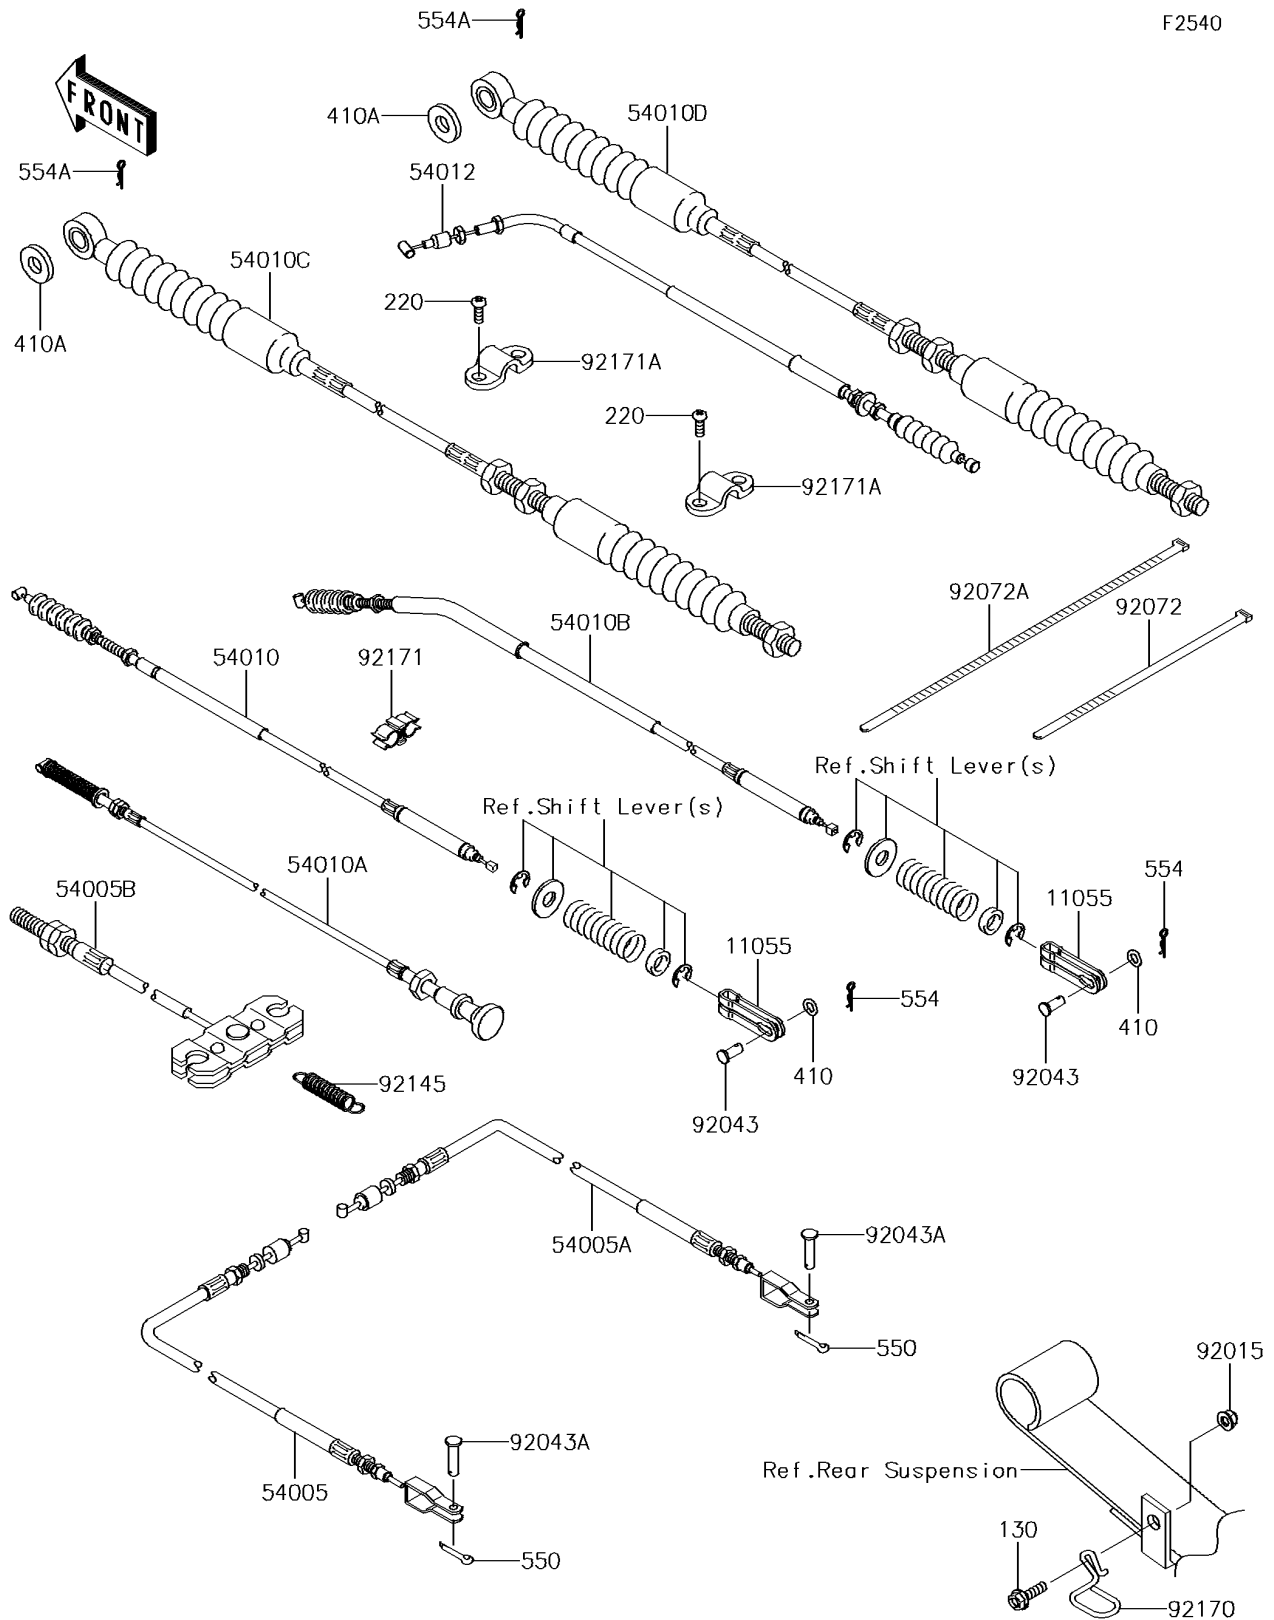

## 2016 Mule™ 4010 4x4 SE PARTS DIAGRAM

Cables

## 2016 Mule™ 4010 4x4 SE PARTS LIST

### Cables

ITEM NAME	PART NUMBER	QUANTITY
BRACKET,DIFF LOCK (Ref # 11055)	11055-7505	1
BOLT-FLANGED,6X20 (Ref # 130)	130AA0620	1
SCREW-PAN-CROS,5X14 (Ref # 220)	220AA0514	1
WASHER-PLAIN-SMALL (Ref # 410)	410AA0600	1
WASHER-PLAIN-SMALL,8MM (Ref # 410A)	410AA0800	1
CABLE-BRAKE,PARKING,RR,LH (Ref # 54005)	54005-0306	1
CABLE-BRAKE,PARKING,RR,RH (Ref # 54005A)	54005-0307	1
CABLE-BRAKE,PARKING,FR (Ref # 54005B)	54005-1198	1
CABLE,2-4WD (Ref # 54010)	54010-0044	1
CABLE,HOOD (Ref # 54010A)	54010-0600	1
CABLE,DIFF LOCK (Ref # 54010B)	54010-1120	1
CABLE,SHIFT CONTROL (Ref # 54010C)	54010-1121	1
CABLE,HI-LOW (Ref # 54010D)	54010-1124	1
CABLE-THROTTLE (Ref # 54012)	54012-0251	1
PIN-COTTER,2.0X22 (Ref # 550)	550AA2022	1
PIN-SNAP,1.2X21.2 (Ref # 554)	554DA0600	1
PIN-SNAP (Ref # 554A)	554DA0800	1
NUT,LOCK,FLANGED,6MM (Ref # 92015)	92015-1675	1
PIN,6X11 (Ref # 92043)	92043-092	1
PIN (Ref # 92043A)	92043-1039	1
BAND,L=188 (Ref # 92072)	92072-1239	1
BAND,L=368.3 (Ref # 92072A)	92072-3872	1
SPRING (Ref # 92145)	92145-7506	1
CLAMP,CABLE (Ref # 92170)	92170-1372	1
CLAMP (Ref # 92171)	92171-0129	1
CLAMP (Ref # 92171A)	92171-1203	1