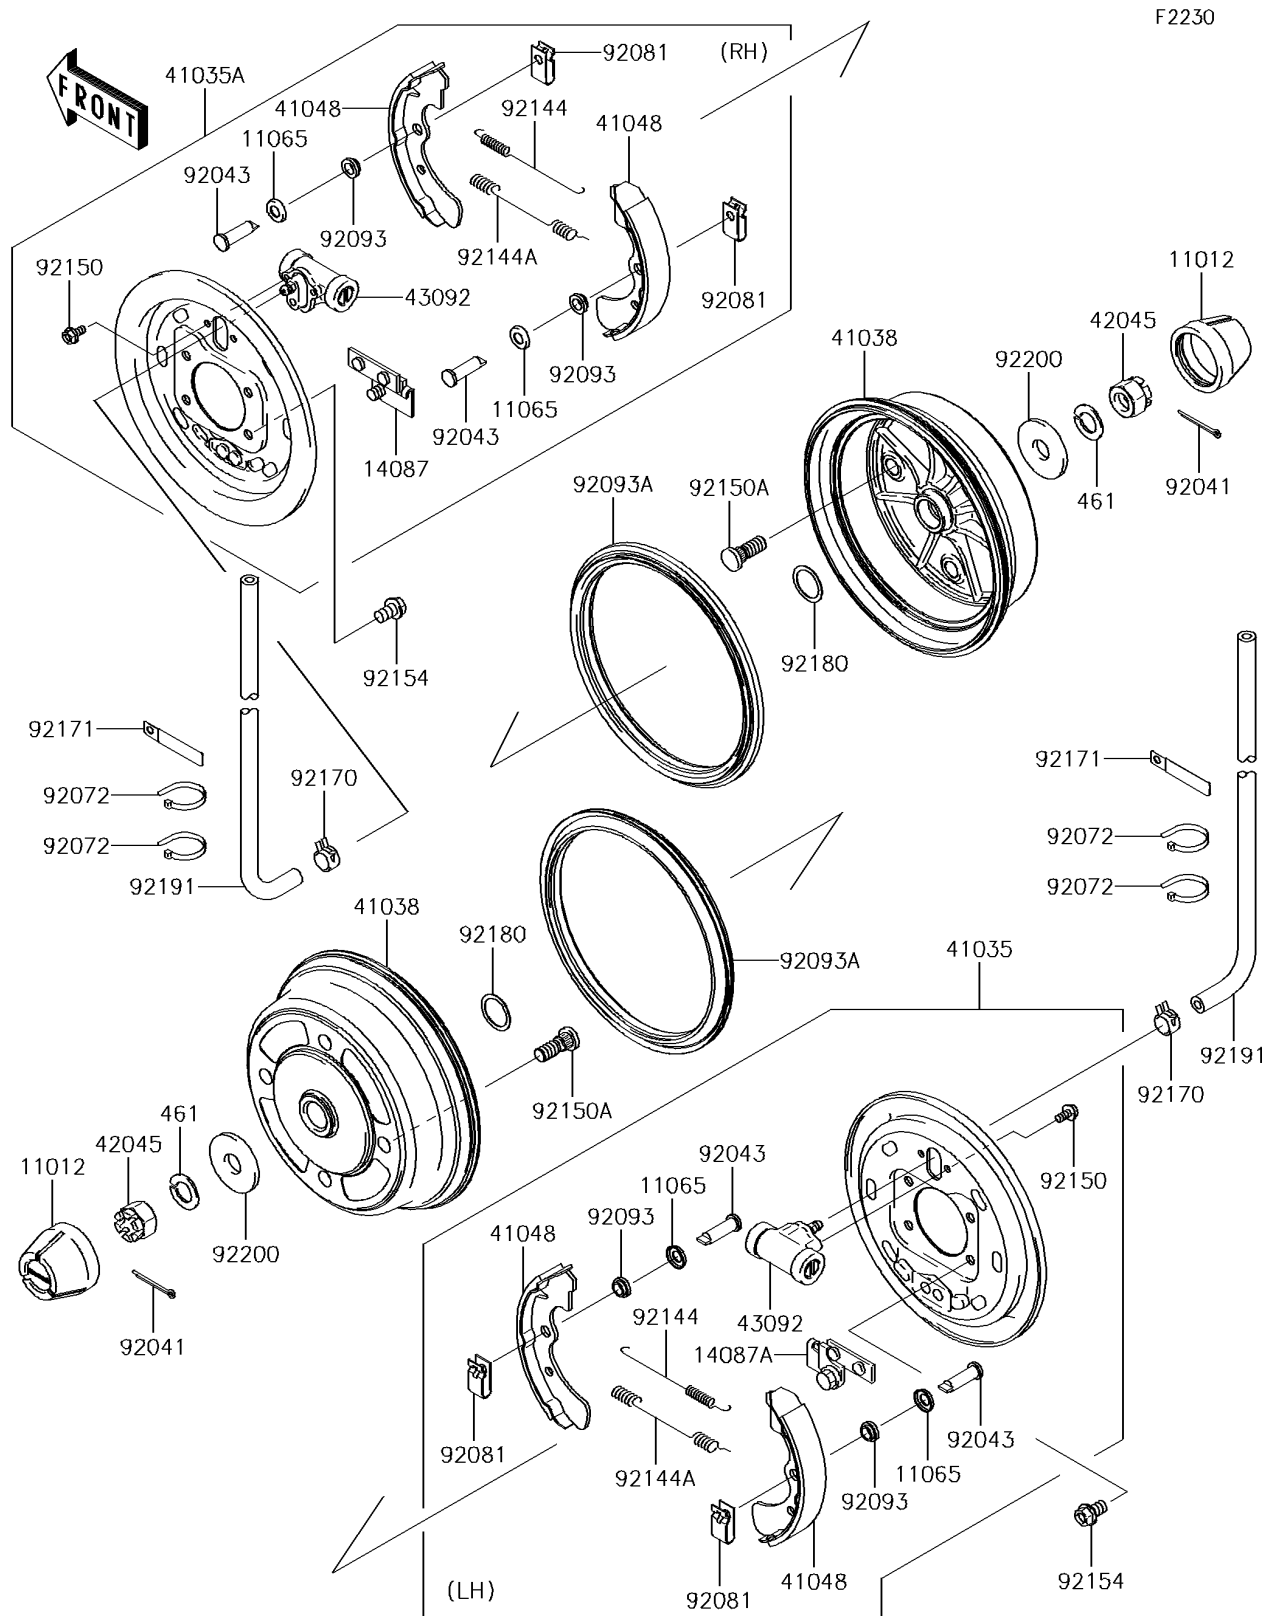

2016 Mule™ 4010 4x4 SE PARTS DIAGRAM

Front Hubs/Brakes

2016 Mule™ 4010 4x4 SE PARTS LIST

Front Hubs/Brakes

ITEM NAME	PART NUMBER	QUANTITY
CAP,WHEEL (Ref # 11012)	11012-1969	1
CAP (Ref # 11065)	11065-1175	1
RETAINER-ASSY,RH (Ref # 14087)	14087-1001	1
RETAINER-ASSY,LH (Ref # 14087A)	14087-1002	1
PANEL-ASSY-BRAKE,FR,LH (Ref # 41035)	41035-7502	1
PANEL-ASSY-BRAKE,FR,RH (Ref # 41035A)	41035-7504	1
DRUM,FRONT BRAKE (Ref # 41038)	41038-0034	1
SHOE-BRAKE (Ref # 41048)	41048-7501	1
NUT,CASTLE,18MM (Ref # 42045)	42045-018	1
CYLINDER,FRONT BRAKE PANEL (Ref # 43092)	43092-1054	1
WASHER-SPRING,18MM (Ref # 461)	461DA1800	1
COTTER,4.0X35 (Ref # 92041)	92041-1053	1
PIN (Ref # 92043)	92043-1636	1
BAND,L=123 (Ref # 92072)	92072-030	1
SPRING,SHOE CLAMP (Ref # 92081)	92081-1904	1
SEAL (Ref # 92093)	92093-1532	1
SEAL,BS184.8X13.5ZS (Ref # 92093A)	92093-1543	1
SPRING,BRAKE (Ref # 92144)	92144-1300	1
SPRING,BRAKE (Ref # 92144A)	92144-1301	1
BOLT,FLANGED,6X12 (Ref # 92150)	92150-1166	1
BOLT (Ref # 92150A)	92150-1366	1
BOLT,FLANGED,10X16 (Ref # 92154)	92154-0803	1
CLAMP (Ref # 92170)	92170-2042	1
CLAMP,L=60 (Ref # 92171)	92171-0652	1
SHIM,25.2X32.5X0.6 (Ref # 92180)	92180-1353	1
TUBE,4.7X9.5X1100 (Ref # 92191)	92191-1525	1
WASHER,18.5X52X4.5 (Ref # 92200)	92200-1474	1