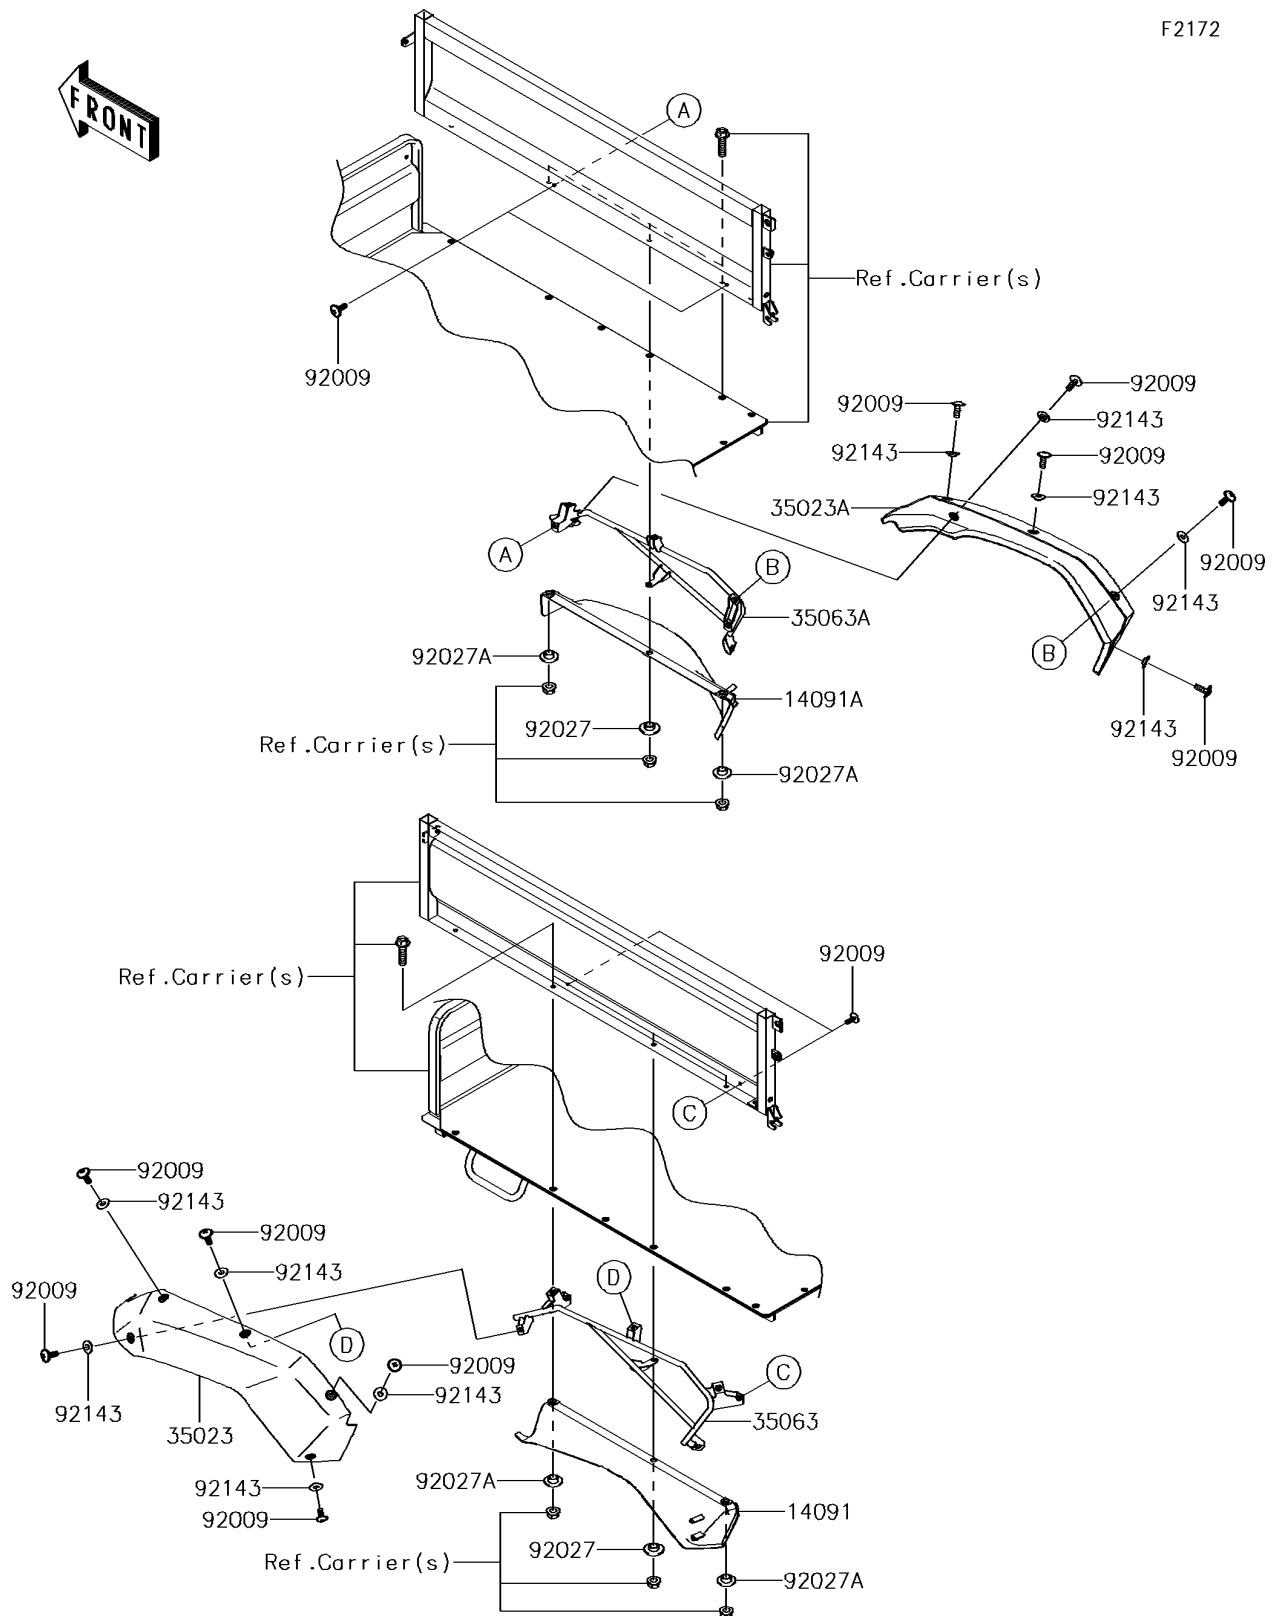

## 2016 Mule™ 4010 4x4 SE PARTS DIAGRAM

Rear Fender(s)

F2172

## 2016 Mule™ 4010 4x4 SE PARTS LIST

Rear Fender(s)

ITEM NAME	PART NUMBER	QUANTITY
COVER,FENDER,INSIDE,RR,LH (Ref # 14091)	14091-1634	1
COVER,FENDER,INSIDE,RR,RH (Ref # 14091A)	14091-1635	1
FENDER-REAR,LH,F.BLACK (Ref # 35023)	35023-0121-6Z	1
FENDER-REAR,RH,F.BLACK (Ref # 35023A)	35023-0122-6Z	1
STAY,RR,LH (Ref # 35063)	35063-0449	1
STAY,RR,RH (Ref # 35063A)	35063-0450	1
SCREW,6X16 (Ref # 92009)	92009-1621	1
COLLAR (Ref # 92027)	92027-1354	1
COLLAR (Ref # 92027A)	92027-1908	1
COLLAR (Ref # 92143)	92143-1087	1