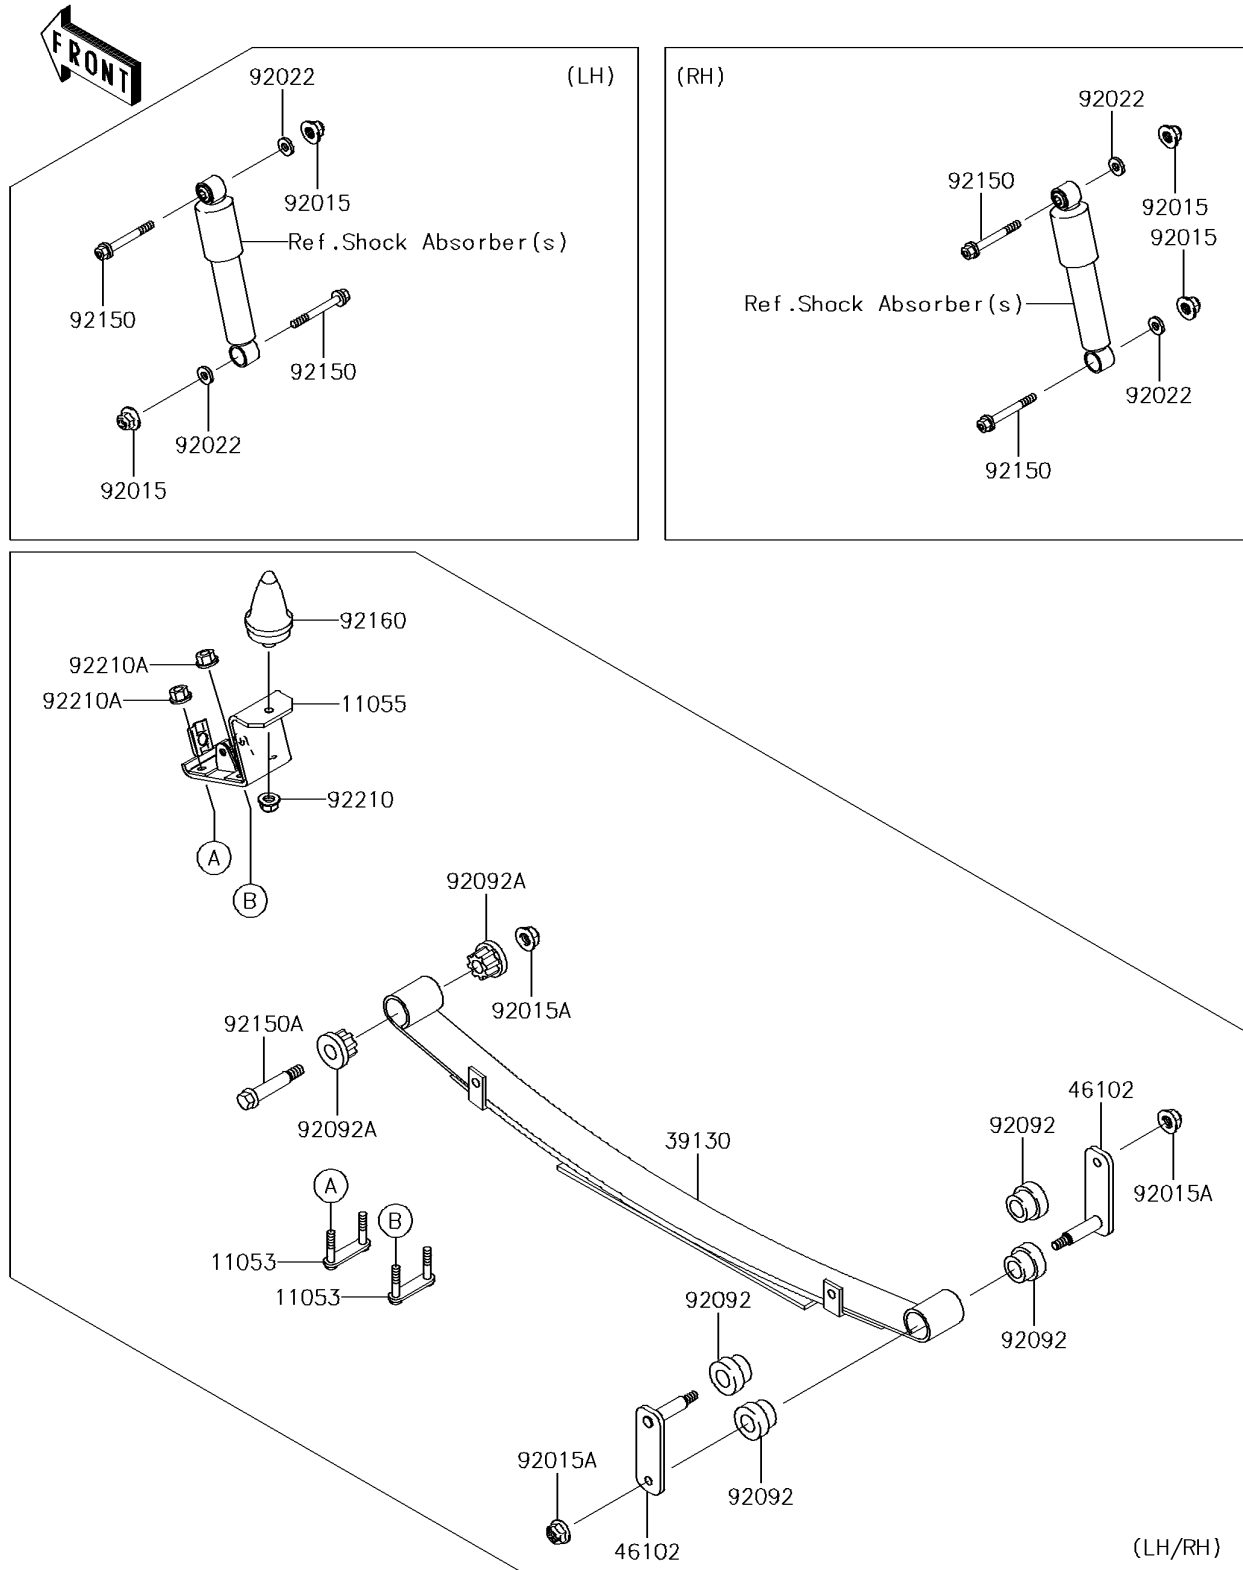

2016 Mule™ 4010 4x4 SE PARTS DIAGRAM

Rear Suspension

F2153

2016 Mule™ 4010 4x4 SE PARTS LIST

Rear Suspension

ITEM NAME	PART NUMBER	QUANTITY
BRACKET,LEAF SPRING (Ref # 11053)	11053-7564	1
BRACKET,LEAF SPRING (Ref # 11055)	11055-7504	1
SPRING-LEAF (Ref # 39130)	39130-1066	1
ROD,LEAF SPRING,RR (Ref # 46102)	46102-1338	1
NUT,LOCK,10MM (Ref # 92015)	92015-1597	1
NUT,12MM (Ref # 92015A)	92015-1706	1
WASHER,11.5X20.5X1.6 (Ref # 92022)	92022-1768	1
BUSHING-RUBBER (Ref # 92092)	92092-1083	1
BUSHING-RUBBER (Ref # 92092A)	92092-1084	1
BOLT,FLANGED,10X57 (Ref # 92150)	92150-1227	1
BOLT,12MM (Ref # 92150A)	92150-1284	1
DAMPER,BUMP STOPPER (Ref # 92160)	92160-1136	1
NUT,LOCK,FLANGED,10MM (Ref # 92210)	92210-0276	1
NUT,LOCK,10MM (Ref # 92210A)	92210-1204	1