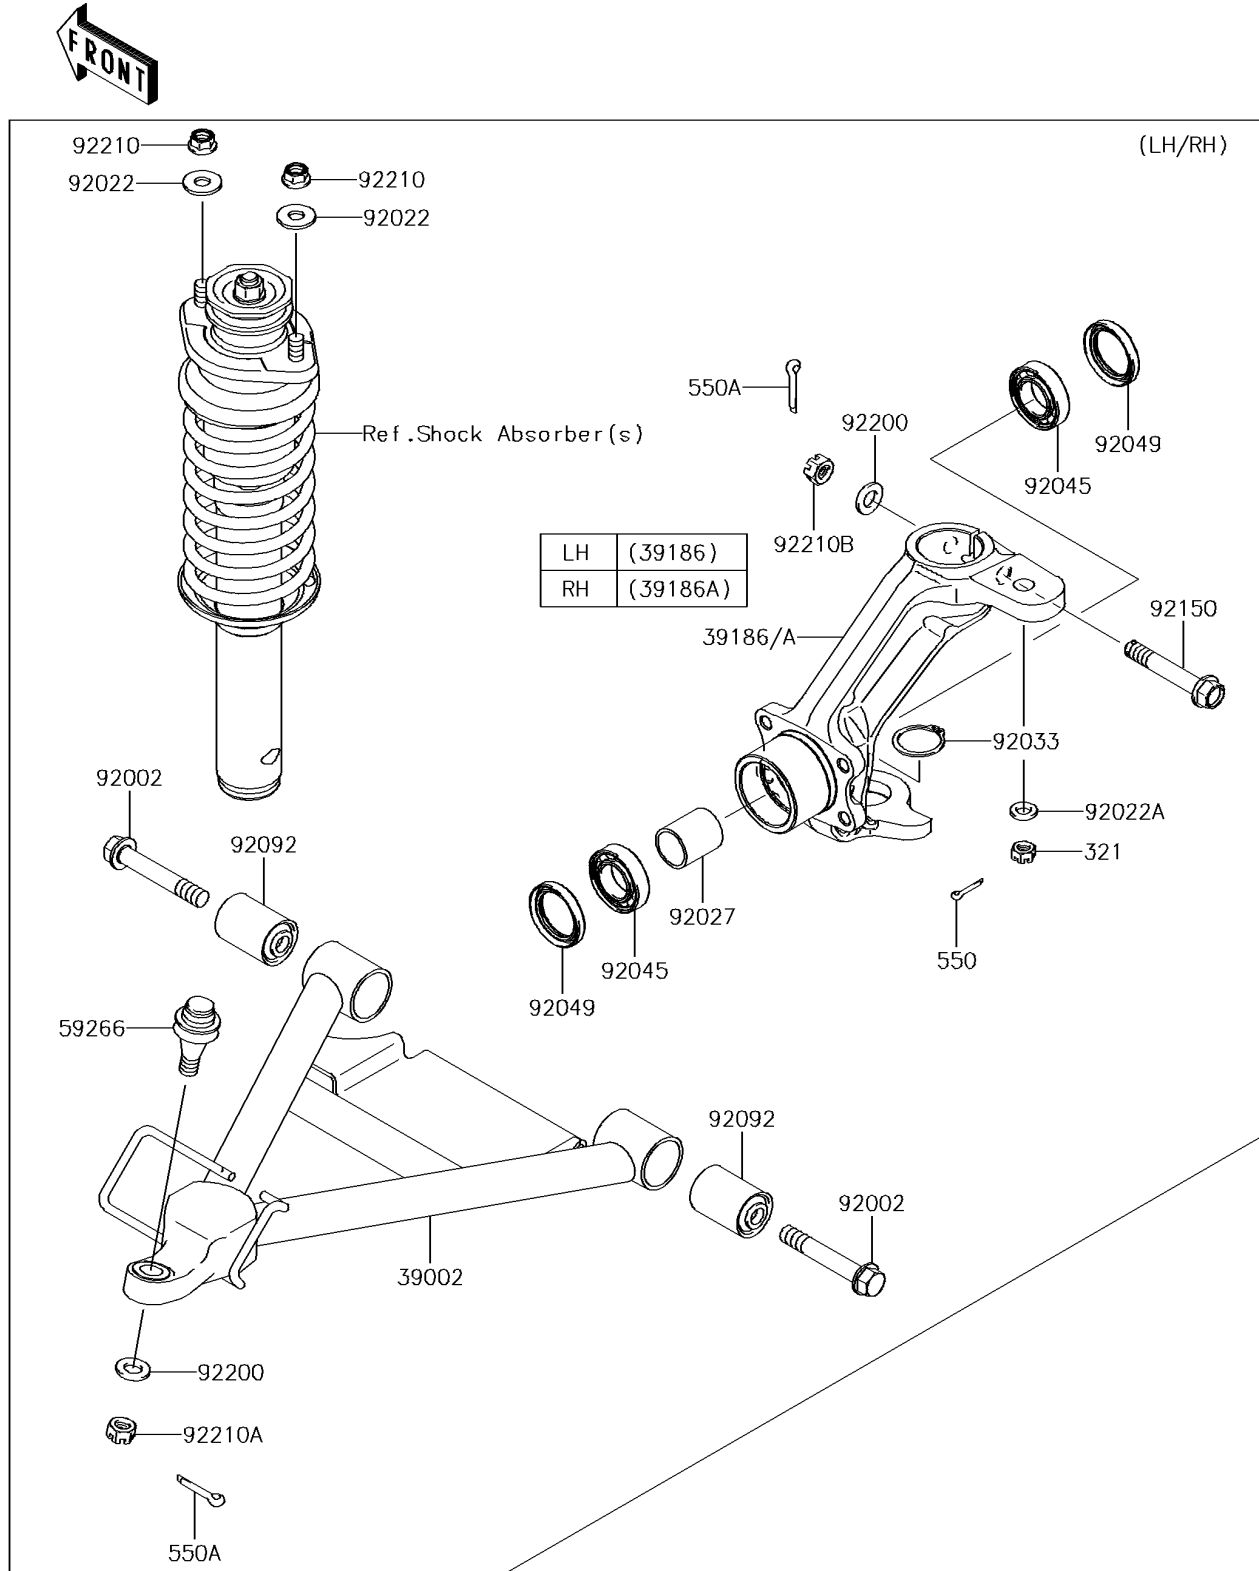

2016 Mule™ 4010 4x4 SE PARTS DIAGRAM

Front Suspension

F2152

2016 Mule™ 4010 4x4 SE PARTS LIST

Front Suspension

ITEM NAME	PART NUMBER	QUANTITY
NUT-CASTLE (Ref # 321)	321BA1000	1
ARM-COMP-SUSP (Ref # 39002)	39002-0001	1
KNUCKLE,FR,LH (Ref # 39186)	39186-0074	1
KNUCKLE,FR,RH (Ref # 39186A)	39186-0075	1
PIN-COTTER,2.0X22 (Ref # 550)	550AA2022	1
PIN-COTTER,3.0X25 (Ref # 550A)	550AA3025	1
JOINT-BALL (Ref # 59266)	59266-1080	1
BOLT,FLANGED,12X75 (Ref # 92002)	92002-1661	1
WASHER,10.5X26X2.3 (Ref # 92022)	92022-044	1
WASHER,10.5X18X2.5 (Ref # 92022A)	92022-1876	1
COLLAR,L=34.5 (Ref # 92027)	92027-1538	1
RING-SNAP,C-TYPE,32MM (Ref # 92033)	92033-1262	1
BEARING-BALL (Ref # 92045)	92045-3707	1
SEAL-OIL,SD35X47X7HS (Ref # 92049)	92049-1513	1
BUSHING-RUBBER (Ref # 92092)	92092-1065	1
BOLT,FLANGED,12X72 (Ref # 92150)	92150-1356	1
WASHER,12.3X23X2.3 (Ref # 92200)	92200-1004	1
NUT,LOCK,FLANGED,10MM (Ref # 92210)	92210-0276	1
NUT,CASTLE,12MM (Ref # 92210A)	92210-0395	1
NUT,12MM (Ref # 92210B)	92210-7501	1