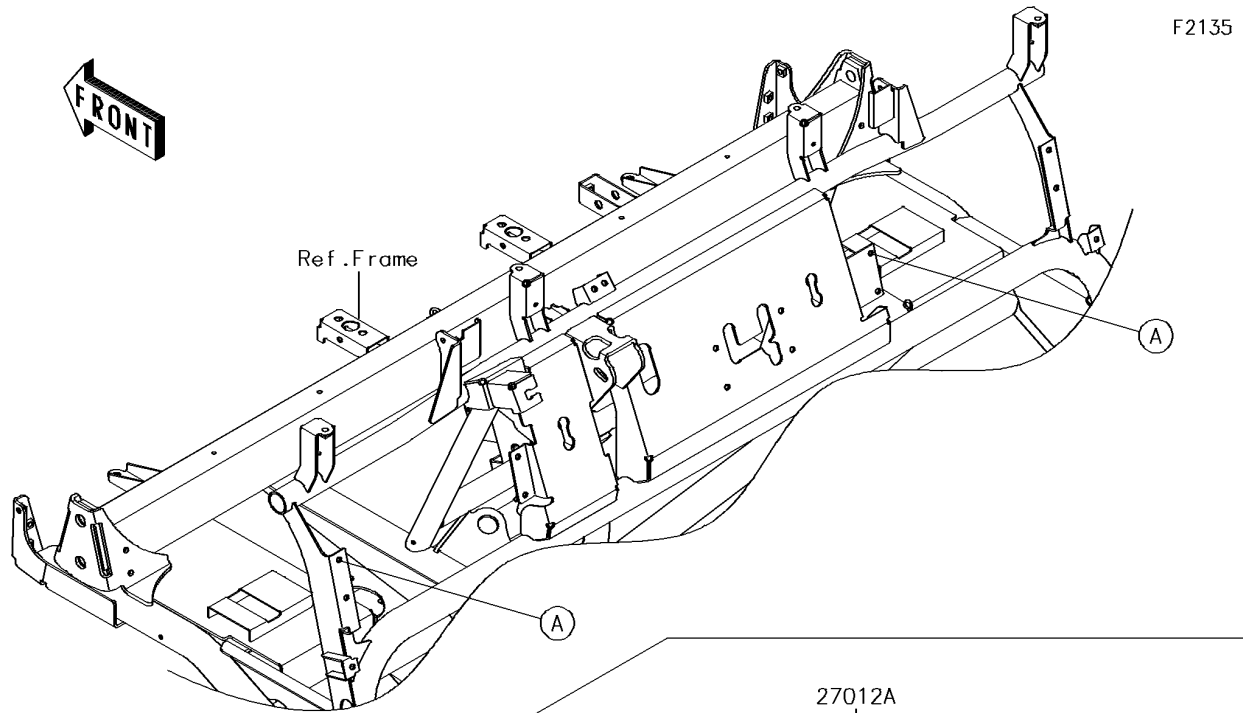

2016 Mule™ 4010 4x4 SE PARTS DIAGRAM

Front Box

2016 Mule™ 4010 4x4 SE PARTS LIST

Front Box

ITEM NAME	PART NUMBER	QUANTITY
COVER,STORAGE GRIP,F.BLACK (Ref # 14091)	14091-1659-6Z	1
COVER,CONTROL PANEL,F.BLACK (Ref # 14091A)	14091-1660-6Z	1
SCREW-PAN-WP-CROS,4X12 (Ref # 224)	224AB0412	1
HOOK (Ref # 27012)	27012-1607	1
HOOK (Ref # 27012A)	27012-1612	1
NUT-HEX,4MM (Ref # 311)	311AA0400	1
CASE-STORAGE,F.BLACK (Ref # 39012)	39012-1061-6Z	1
TRIM-SEAL,L=774 (Ref # 39145)	39145-1130	1
PIN-SNAP,1.2X21.2 (Ref # 554)	554DA0600	1
SCREW,TAPPING,4X12 (Ref # 92009)	92009-1444	1
SCREW,6X16 (Ref # 92009A)	92009-1621	1
RIVET (Ref # 92039)	92039-1041	1
PIN,6X14.5 (Ref # 92043)	92043-125	1
PLUG (Ref # 92066)	92066-1485	1
COLLAR (Ref # 92143)	92143-1087	1