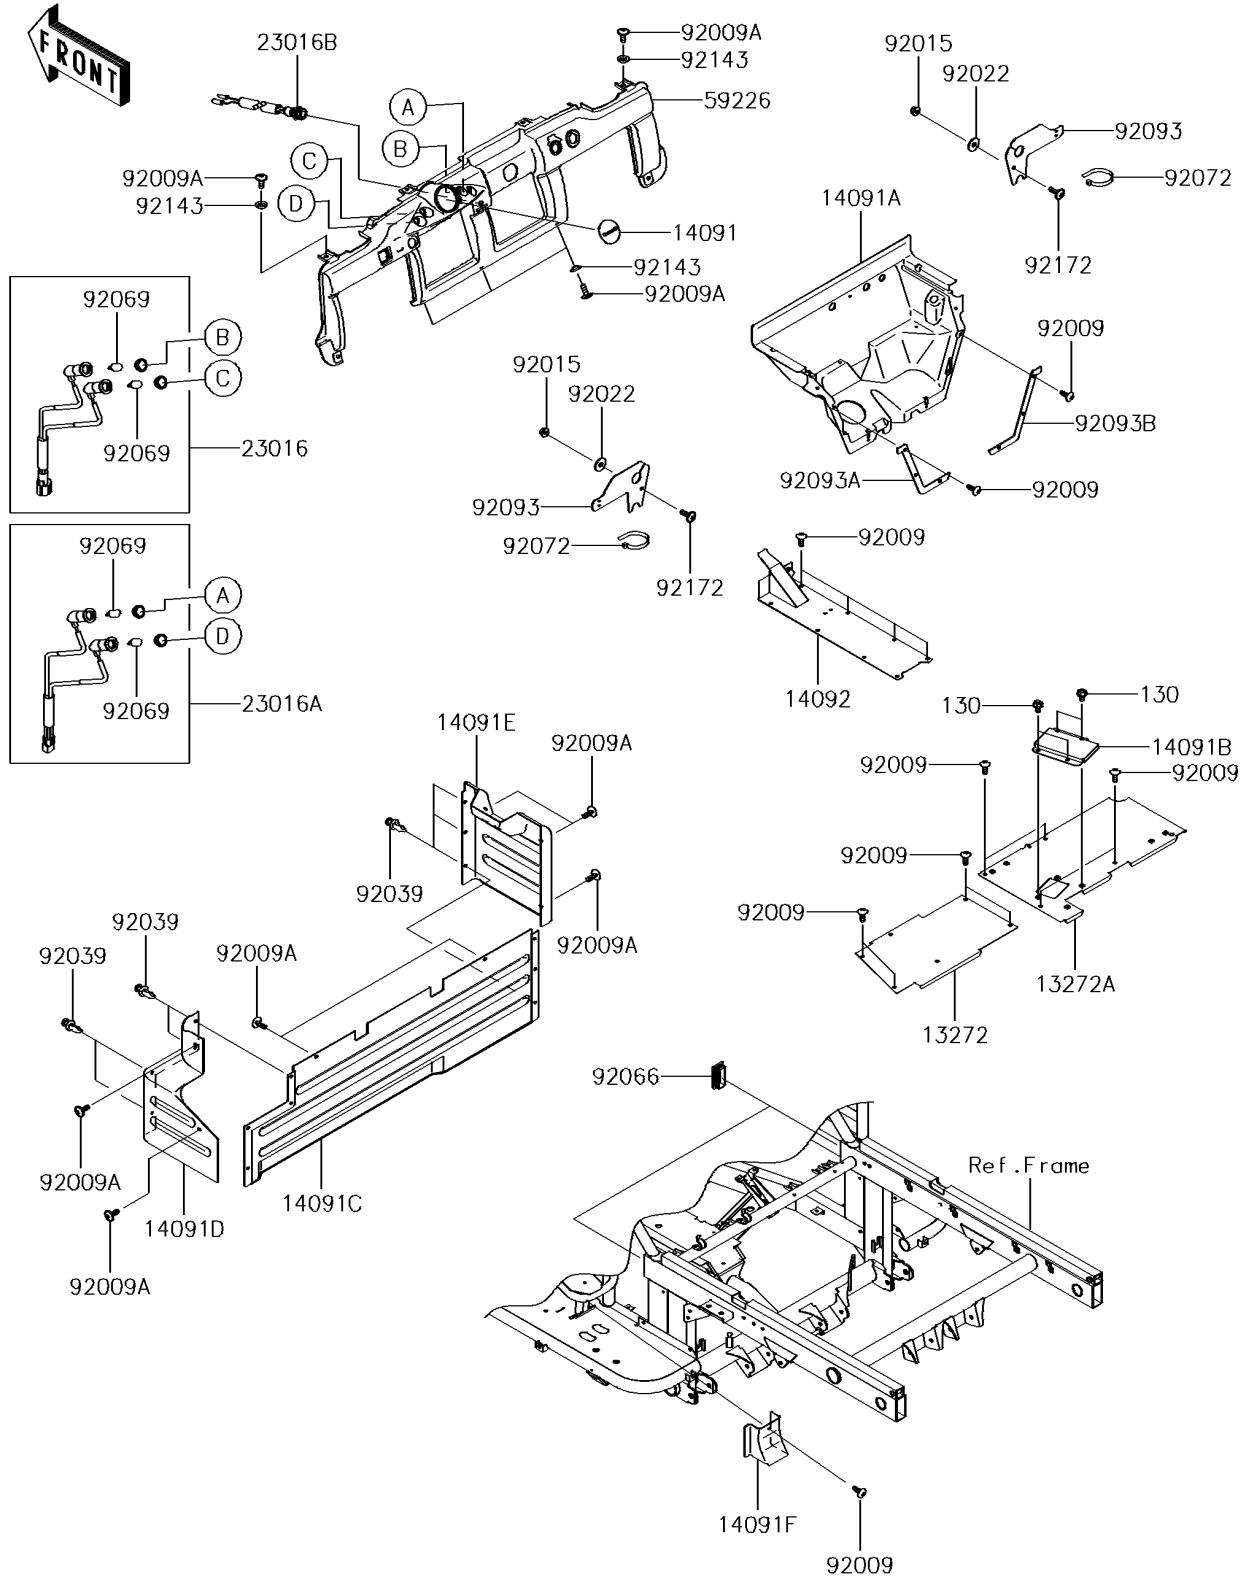

2016 Mule™ 4010 4x4 SE PARTS DIAGRAM

Frame Fittings

F2131

2016 Mule™ 4010 4x4 SE PARTS LIST

Frame Fittings

ITEM NAME	PART NUMBER	QUANTITY
BOLT-FLANGED,6X10 (Ref # 130)	130BA0610	1
PLATE (Ref # 13272)	13272-0284	1
PLATE (Ref # 13272A)	13272-0285	1
COVER,SPEEDOMETER,F.BLACK (Ref # 14091)	14091-0929-6Z	1
COVER,FLOOR (Ref # 14091A)	14091-1378	1
COVER (Ref # 14091B)	14091-1666	1
COVER,FRONT SEAT,CNT (Ref # 14091C)	14091-7531	1
COVER,FRONT SEAT,LH (Ref # 14091D)	14091-7541	1
COVER,FRONT SEAT,RH (Ref # 14091E)	14091-7542	1
COVER,PARKING CABLE (Ref # 14091F)	14091-7551	1
COVER,FLOOR,CNT,FR (Ref # 14092)	14092-0832	1
LAMP-ASSY,PARKING&WATER TEMP (Ref # 23016)	23016-0035	1
LAMP-ASSY,DFI&OIL PRESSURE (Ref # 23016A)	23016-0036	1
LAMP-ASSY,LED (Ref # 23016B)	23016-0050	1
PANEL-CONTROL,F.BLACK (Ref # 59226)	59226-0026-6Z	1
SCREW,TAPPING,6X16 (Ref # 92009)	92009-1166	1
SCREW,6X16 (Ref # 92009A)	92009-1621	1
NUT,FLANGED,6MM (Ref # 92015)	92015-1367	1
WASHER,6.5X20X1.6,BLACK (Ref # 92022)	92022-1346	1
RIVET (Ref # 92039)	92039-0776	1
PLUG (Ref # 92066)	92066-7505	1
BULB,12V 1.7W,T10 (Ref # 92069)	92069-1059	1
BAND,L=368.3 (Ref # 92072)	92072-3872	1
SEAL,LOWER COVER (Ref # 92093)	92093-0181	1
SEAL,FRONT FENDER,LH (Ref # 92093A)	92093-1293	1
SEAL,FRONT FENDER,RH (Ref # 92093B)	92093-1294	1
COLLAR (Ref # 92143)	92143-1087	1
SCREW,6X18 (Ref # 92172)	92172-0002	1