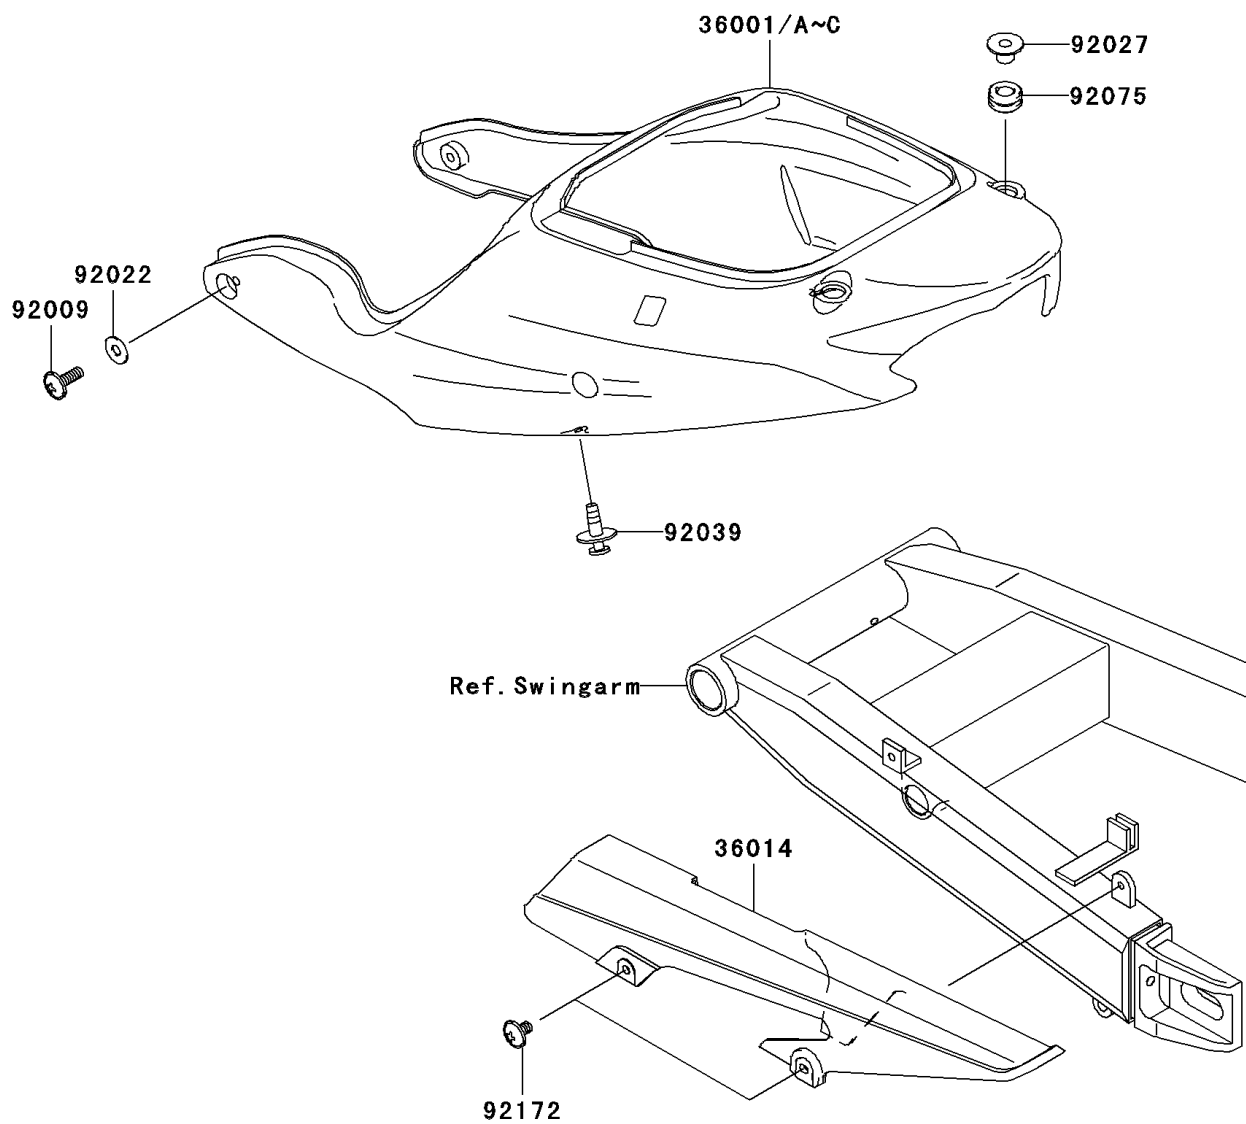

2006 ZZR®600 PARTS DIAGRAM

Side Covers/Chain Cover

F2610

W0D

2006 ZZR®600 PARTS LIST

Side Covers/Chain Cover

ITEM NAME	PART NUMBER	QUANTITY
COVER-SIDE,G.SILVER (Ref # 36001A)	36001-1601-474	1
CASE-CHAIN (Ref # 36014)	36014-1196	1
SCREW,6X18 (Ref # 92009)	92009-1663	1
WASHER,6.5X16X1 (Ref # 92022)	92022-1143	1
COLLAR (Ref # 92027)	92027-4015	1
RIVET (Ref # 92039)	92039-1227	1
DAMPER (Ref # 92075)	92075-1898	1
SCREW,6X10 (Ref # 92172)	92172-0005	1