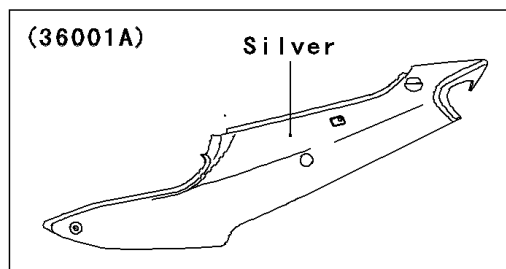

2006 ZZR®600 PARTS DIAGRAM

Side Covers/Chain Cover

F2610

W0D

2006 ZZR®600 PARTS LIST

Side Covers/Chain Cover

ITEM NAME	PART NUMBER	QUANTITY
COVER-SIDE,G.SILVER (Ref # 36001A)	36001-1601-474	1
CASE-CHAIN (Ref # 36014)	36014-1196	1
SCREW,6X18 (Ref # 92009)	92009-1663	1
WASHER,6.5X16X1 (Ref # 92022)	92022-1143	1
COLLAR (Ref # 92027)	92027-4015	1
RIVET (Ref # 92039)	92039-1227	1
DAMPER (Ref # 92075)	92075-1898	1
SCREW,6X10 (Ref # 92172)	92172-0005	1