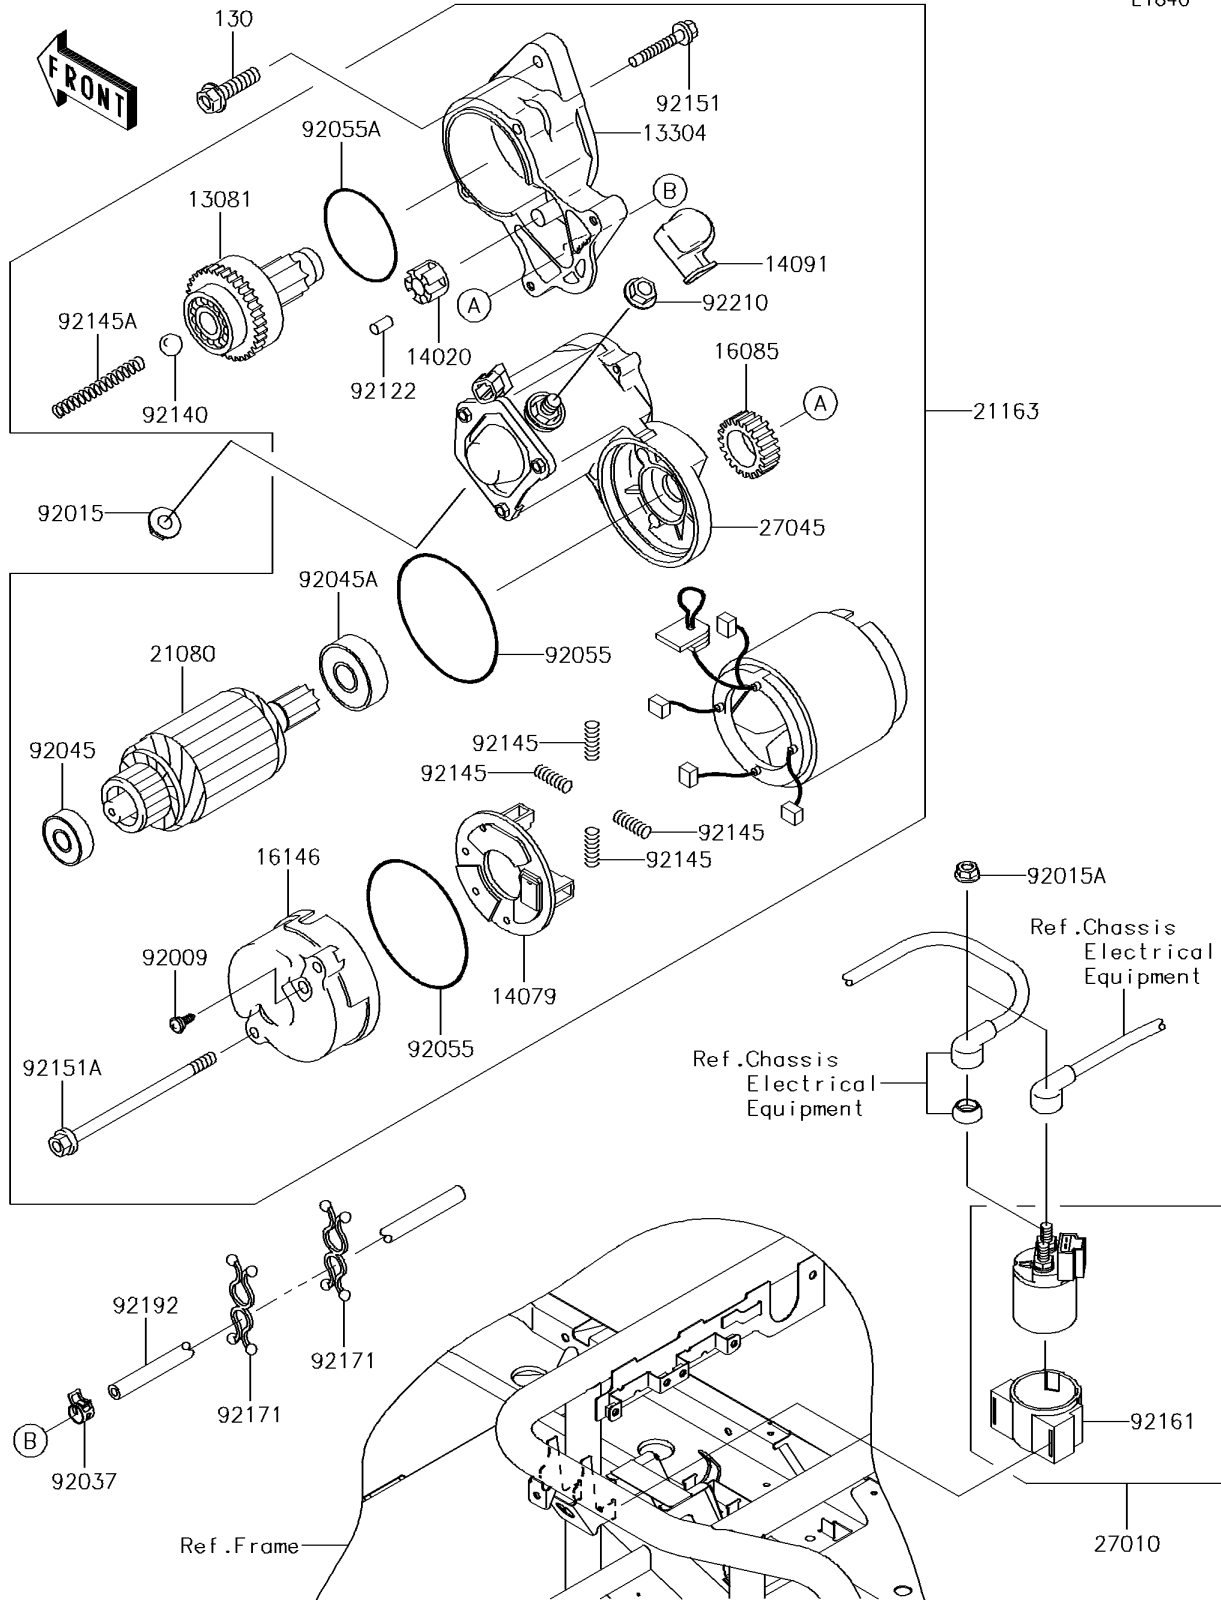

2016 Mule™ 4010 4x4 SE PARTS DIAGRAM

Starter Motor

E1840

2016 Mule™ 4010 4x4 SE PARTS LIST

Starter Motor

ITEM NAME	PART NUMBER	QUANTITY
BOLT-FLANGED,8X30 (Ref # 130)	130CA0830	1
CLUTCH-ASSY (Ref # 13081)	13081-2231	1
HOUSING-ASSY (Ref # 13304)	13304-2253	1
RETAINER (Ref # 14020)	14020-2112	1
HOLDER-ASSY (Ref # 14079)	14079-2064	1
COVER (Ref # 14091)	14091-2080	1
GEAR (Ref # 16085)	16085-2055	1
COVER-ASSY (Ref # 16146)	16146-2243	1
ARMATURE (Ref # 21080)	21080-2070	1
STARTER-ELECTRIC (Ref # 21163)	21163-2134	1
SWITCH,MAGNETIC (Ref # 27010)	27010-0766	1
SWITCH-ASSY (Ref # 27045)	27045-2020	1
SCREW (Ref # 92009)	92009-2455	1
NUT,8MM (Ref # 92015)	92015-1143	1
NUT,FLANGED,6MM (Ref # 92015A)	92015-1367	1
CLAMP (Ref # 92037)	92037-2113	1
BEARING-BALL,60102RKMDSH2C3 (Ref # 92045)	92045-2257	1
BEARING-BALL (Ref # 92045A)	92045-2258	1
RING-O (Ref # 92055)	92055-2199	1
RING-O (Ref # 92055A)	92055-2200	1
ROLLER (Ref # 92122)	92122-2057	1
BALL (Ref # 92140)	92140-2061	1
SPRING (Ref # 92145)	92145-2096	1
SPRING (Ref # 92145A)	92145-2097	1
BOLT (Ref # 92151)	92151-2167	1
BOLT (Ref # 92151A)	92151-2168	1
DAMPER,MAGNETIC SWITCH (Ref # 92161)	92161-1722	1
CLAMP (Ref # 92171)	92171-0476	1
TUBE,4.7X9.5X1000 (Ref # 92192)	92192-0937	1

2016 Mule™ 4010 4x4 SE PARTS LIST

Starter Motor

ITEM NAME	PART NUMBER	QUANTITY
NUT (Ref # 92210)	92210-2084	1