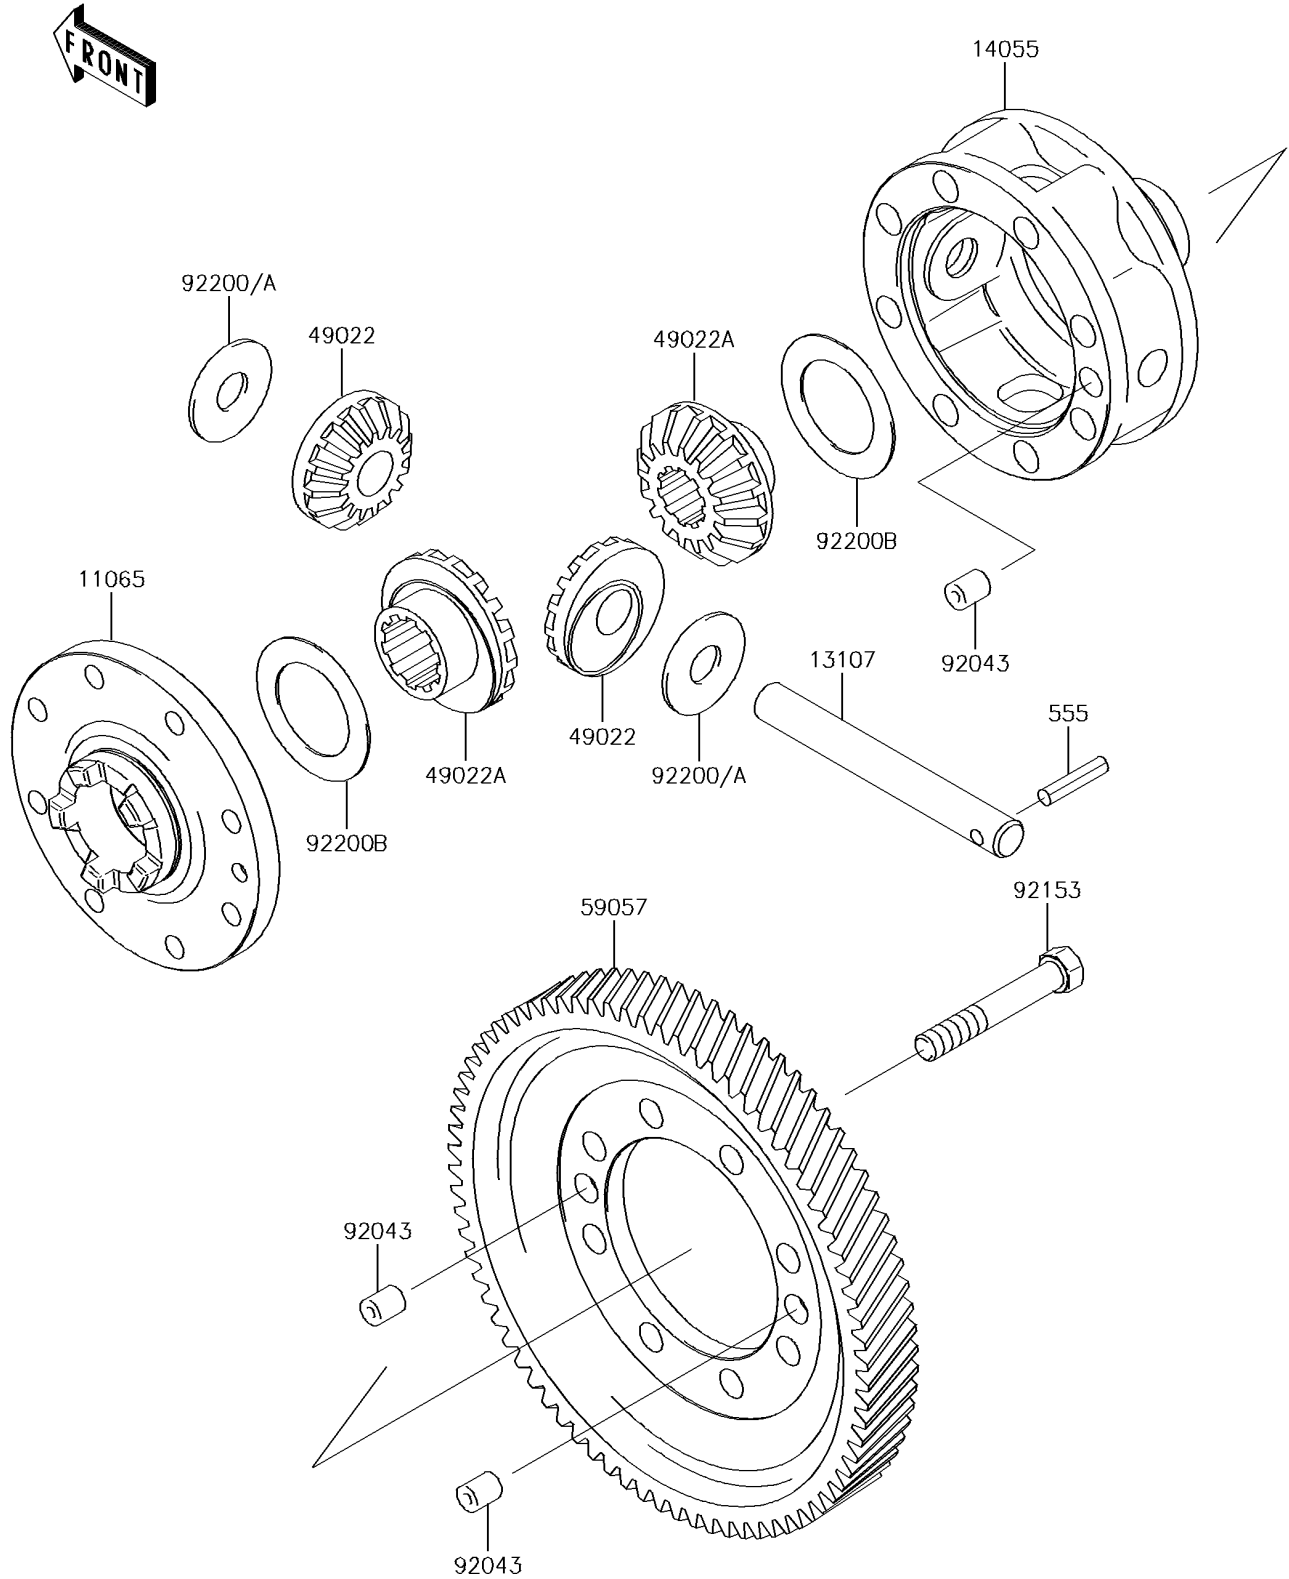

## 2016 Mule™ 4010 4x4 SE PARTS DIAGRAM

Differential

E1451

## 2016 Mule™ 4010 4x4 SE PARTS LIST

### Differential

ITEM NAME	PART NUMBER	QUANTITY
CAP,GEAR CASE (Ref # 11065)	11065-0033	1
SHAFT (Ref # 13107)	13107-0009	1
CASE-GEAR,DIFFERENTIAL (Ref # 14055)	14055-0003	1
GEAR-BEVEL,10T (Ref # 49022)	49022-1105	1
GEAR-BEVEL,16T (Ref # 49022A)	49022-1117	1
PIN-SPRING (Ref # 555)	555A0525	1
GEAR-HELICAL,DIFFERENTIAL (Ref # 59057)	59057-0002	1
PIN,10X12 (Ref # 92043)	92043-0029	1
BOLT,10X63 (Ref # 92153)	92153-0331	1
WASHER,14.5X38X1.2 (Ref # 92200)	92200-0021	1
WASHER,14.5X38X1.0 (Ref # 92200A)	92200-1044	1
WASHER,35.5X54X1.0 (Ref # 92200B)	92200-1045	1