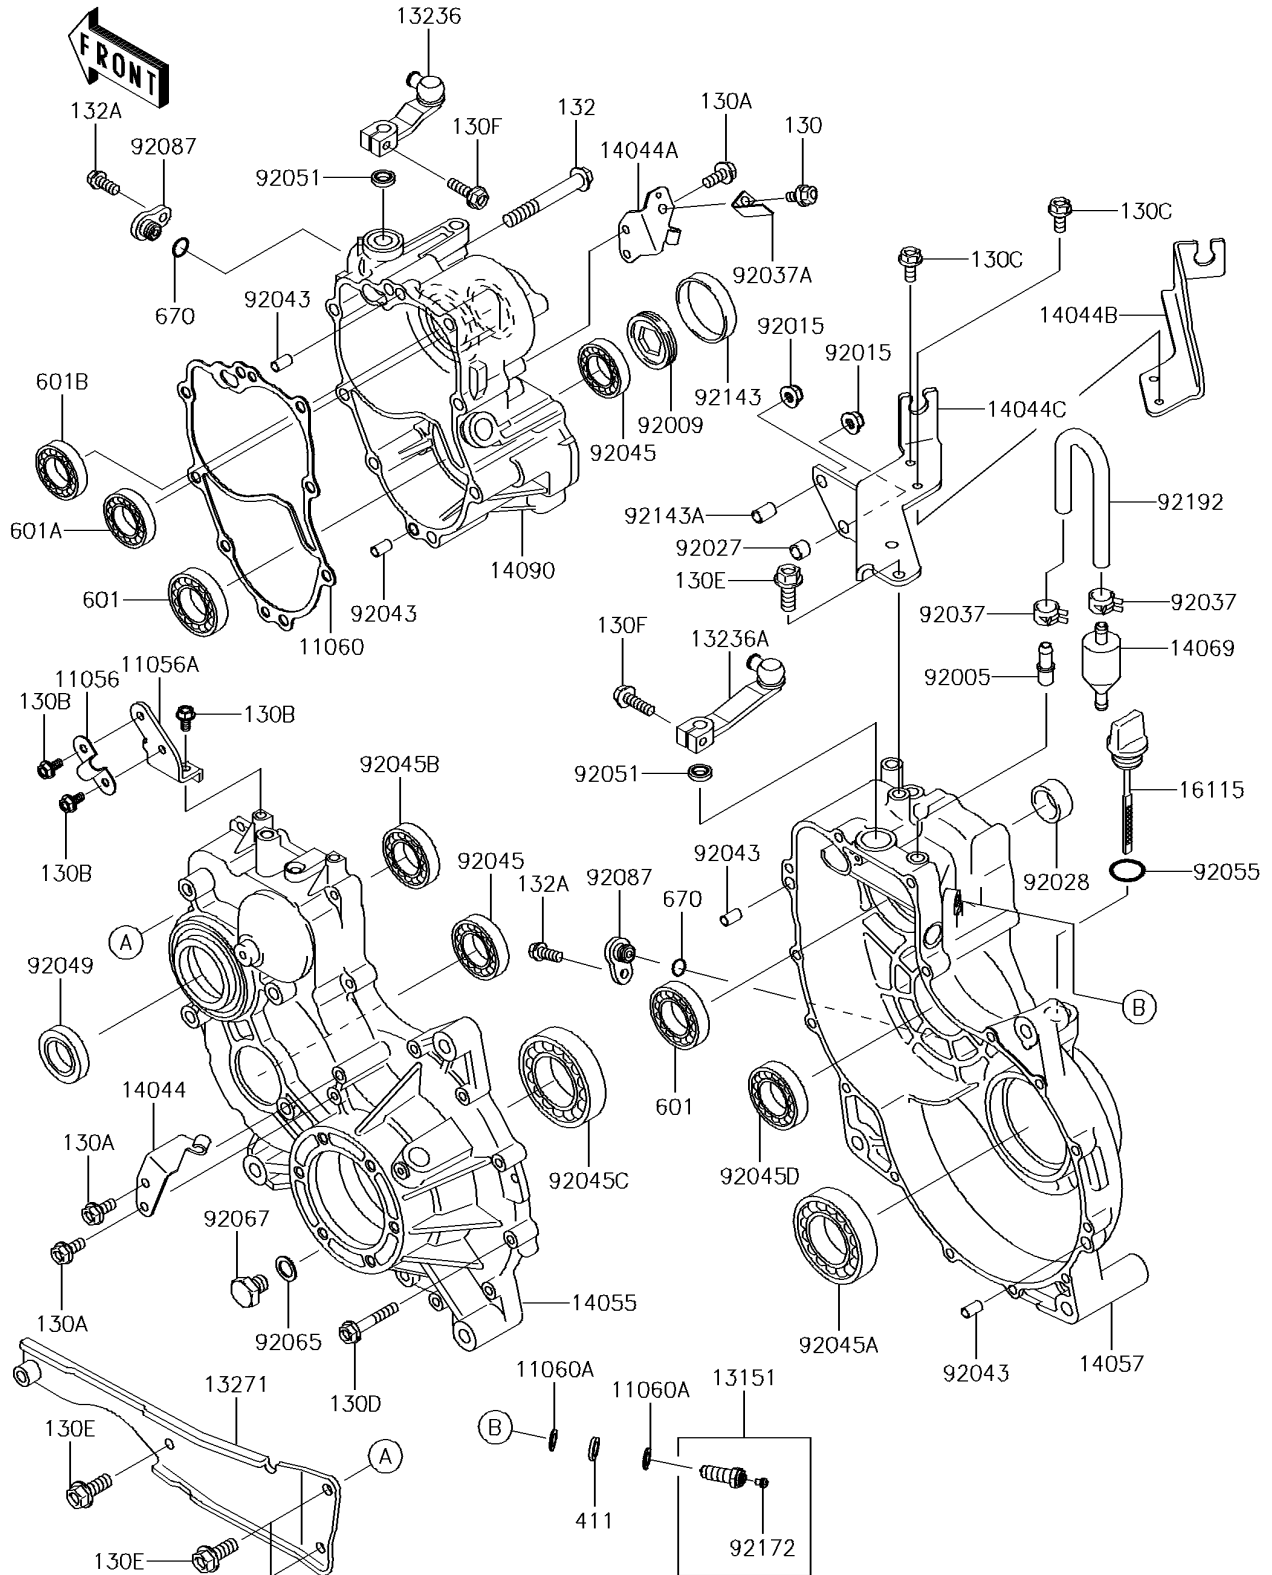

2016 Mule™ 4010 4x4 SE PARTS DIAGRAM

Gear Box

E1450

2016 Mule™ 4010 4x4 SE PARTS LIST

Gear Box

ITEM NAME	PART NUMBER	QUANTITY
BRACKET,OIL PIPE (Ref # 11056)	11056-4139	1
BRACKET,OIL PIPE (Ref # 11056A)	11056-4140	1
GASKET,GEAR CASE COVER (Ref # 11060)	11060-1310	1
GASKET (Ref # 11060A)	11060-1966	1
SWITCH-COMP (Ref # 13151)	13151-1093	1
LEVER-COMP (Ref # 13236)	13236-1363	1
LEVER-COMP (Ref # 13236A)	13236-1372	1
PLATE (Ref # 13271)	13271-1604	1
HOLDER-CABLE (Ref # 14044)	14044-0003	1
HOLDER-CABLE (Ref # 14044A)	14044-0004	1
HOLDER-CABLE,HI/LOW (Ref # 14044B)	14044-1075	1
HOLDER-CABLE (Ref # 14044C)	14044-1098	1
CASE-GEAR,LH (Ref # 14055)	14055-0035	1
CASE-COMP-GEAR,RH (Ref # 14057)	14057-0011	1
BREATHER (Ref # 14069)	14069-1051	1
COVER,GEAR CASE,HI/LOW (Ref # 14090)	14090-1238	1
CAP-OIL FILLER (Ref # 16115)	16115-1060	1
FITTING,BREATHER (Ref # 92005)	92005-1127	1
SCREW,55MM (Ref # 92009)	92009-1290	1
NUT,8MM (Ref # 92015)	92015-1432	1
COLLAR,8.8X12X9 (Ref # 92027)	92027-1568	1
BUSHING,23X30X13 (Ref # 92028)	92028-132	1
CLAMP,TUBE (Ref # 92037)	92037-1505	1
CLAMP (Ref # 92037A)	92037-1680	1
PIN,6.2X8X14 (Ref # 92043)	92043-1263	1
BEARING-BALL,TMB304CCM (Ref # 92045)	92045-1142	1
BEARING-BALL,6010CM (Ref # 92045A)	92045-1162	1
BEARING-BALL,62/28 (Ref # 92045B)	92045-1207	1
BEARING-BALL,6210CM (Ref # 92045C)	92045-1213	1