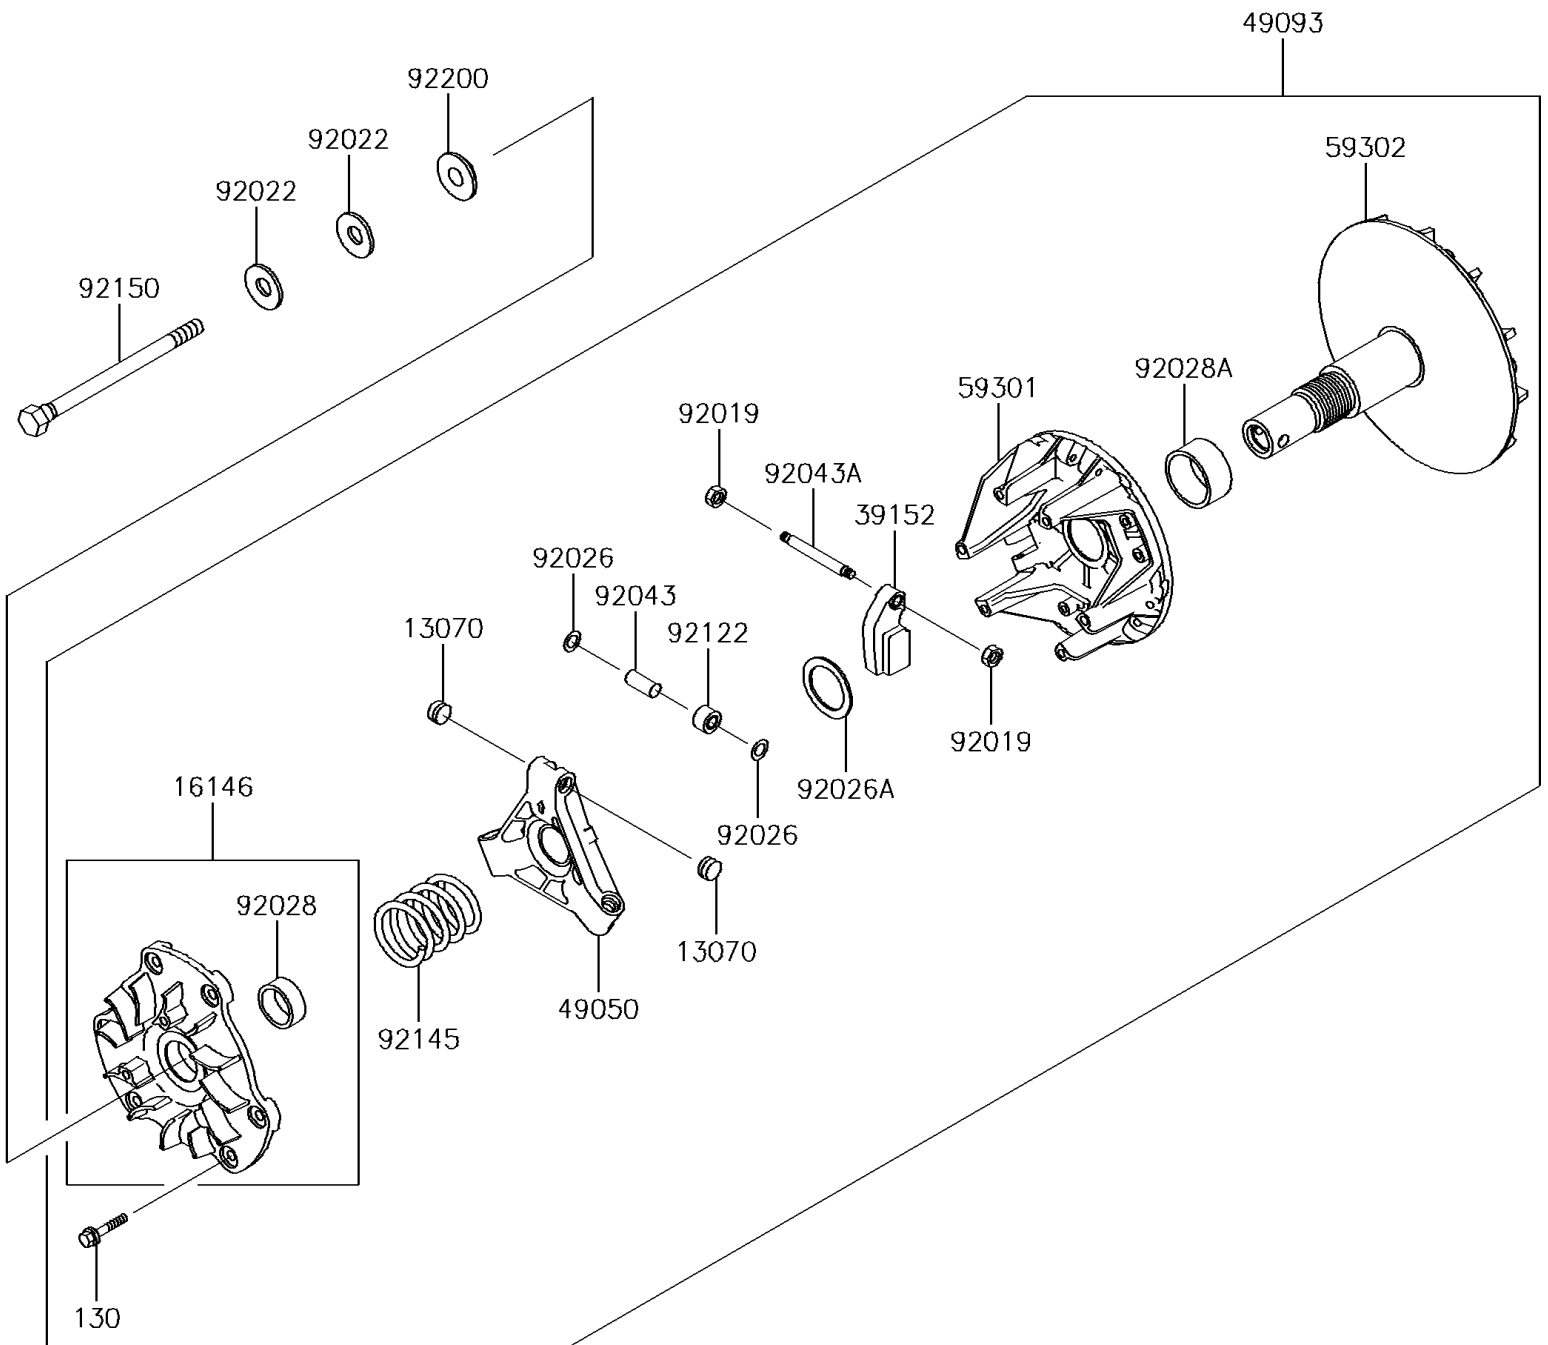

2016 Mule™ 4010 4x4 SE PARTS DIAGRAM

Drive Converter

E1391

2016 Mule™ 4010 4x4 SE PARTS LIST

Drive Converter

ITEM NAME	PART NUMBER	QUANTITY
BOLT-FLANGED,6X30 (Ref # 130)	130CA0630	1
GUIDE (Ref # 13070)	13070-1330	1
COVER-ASSY (Ref # 16146)	16146-1219	1
WEIGHT-RAMP (Ref # 39152)	39152-1078	1
SPIDER (Ref # 49050)	49050-0018	1
CONVERTER-ASSY-DRIVE (Ref # 49093)	49093-0025	1
SHEAVE-MOVABLE (Ref # 59301)	59301-0016	1
SHEAVE-COMP (Ref # 59302)	59302-1085	1
NUT,LOCK,6MM (Ref # 92019)	92019-008	1
WASHER,SPECIAL CONICAL (Ref # 92022)	92022-1901	1
SPACER (Ref # 92026)	92026-1512	1
SPACER,32.3X44.3X3.6 (Ref # 92026A)	92026-1591	1
BUSHING (Ref # 92028)	92028-1861	1
BUSHING (Ref # 92028A)	92028-1864	1
PIN (Ref # 92043)	92043-1572	1
PIN (Ref # 92043A)	92043-1573	1
ROLLER (Ref # 92122)	92122-1204	1
SPRING,YELLOW PAINT (Ref # 92145)	92145-0639	1
BOLT,12X163.5 (Ref # 92150)	92150-1008	1
WASHER (Ref # 92200)	92200-1401	1