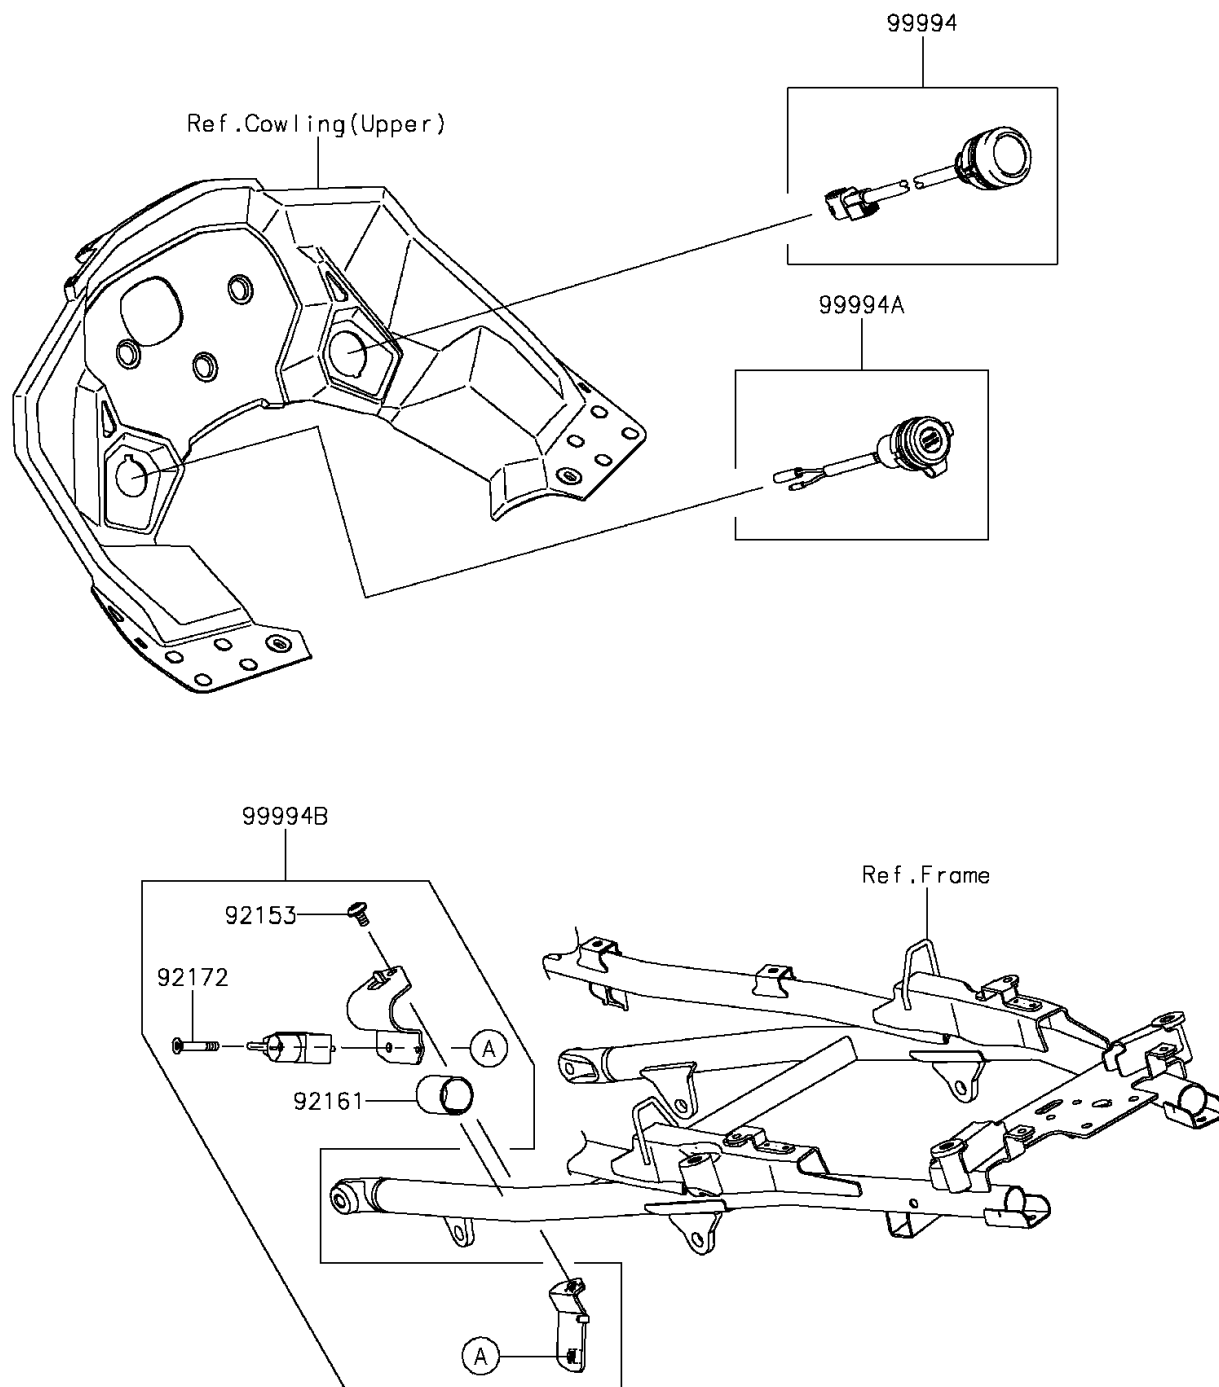

2015 VERSYS® 1000 ABS PARTS DIAGRAM

Accessory(Helmet Lock etc.)

F2910D

2015 VERSYS® 1000 ABS PARTS LIST

Accessory(Helmet Lock etc.)

ITEM NAME	PART NUMBER	QUANTITY
BOLT,SOCKET,6X12 (Ref # 92153)	92153-1948	1
DAMPER,36X77X1.5 (Ref # 92161)	92161-1721	1
SCREW,HEXLOBE,6X35 (Ref # 92172)	92172-0835	1
KIT-ACCESSORY,GEAR POS. IND. (Ref # 99994)	99994-0467	1
KIT-ACCESSORY,DC OUTPUT (Ref # 99994A)	99994-0485	1
KIT-ACCESSORY,HELMET LOCK (Ref # 99994B)	99994-0491	1