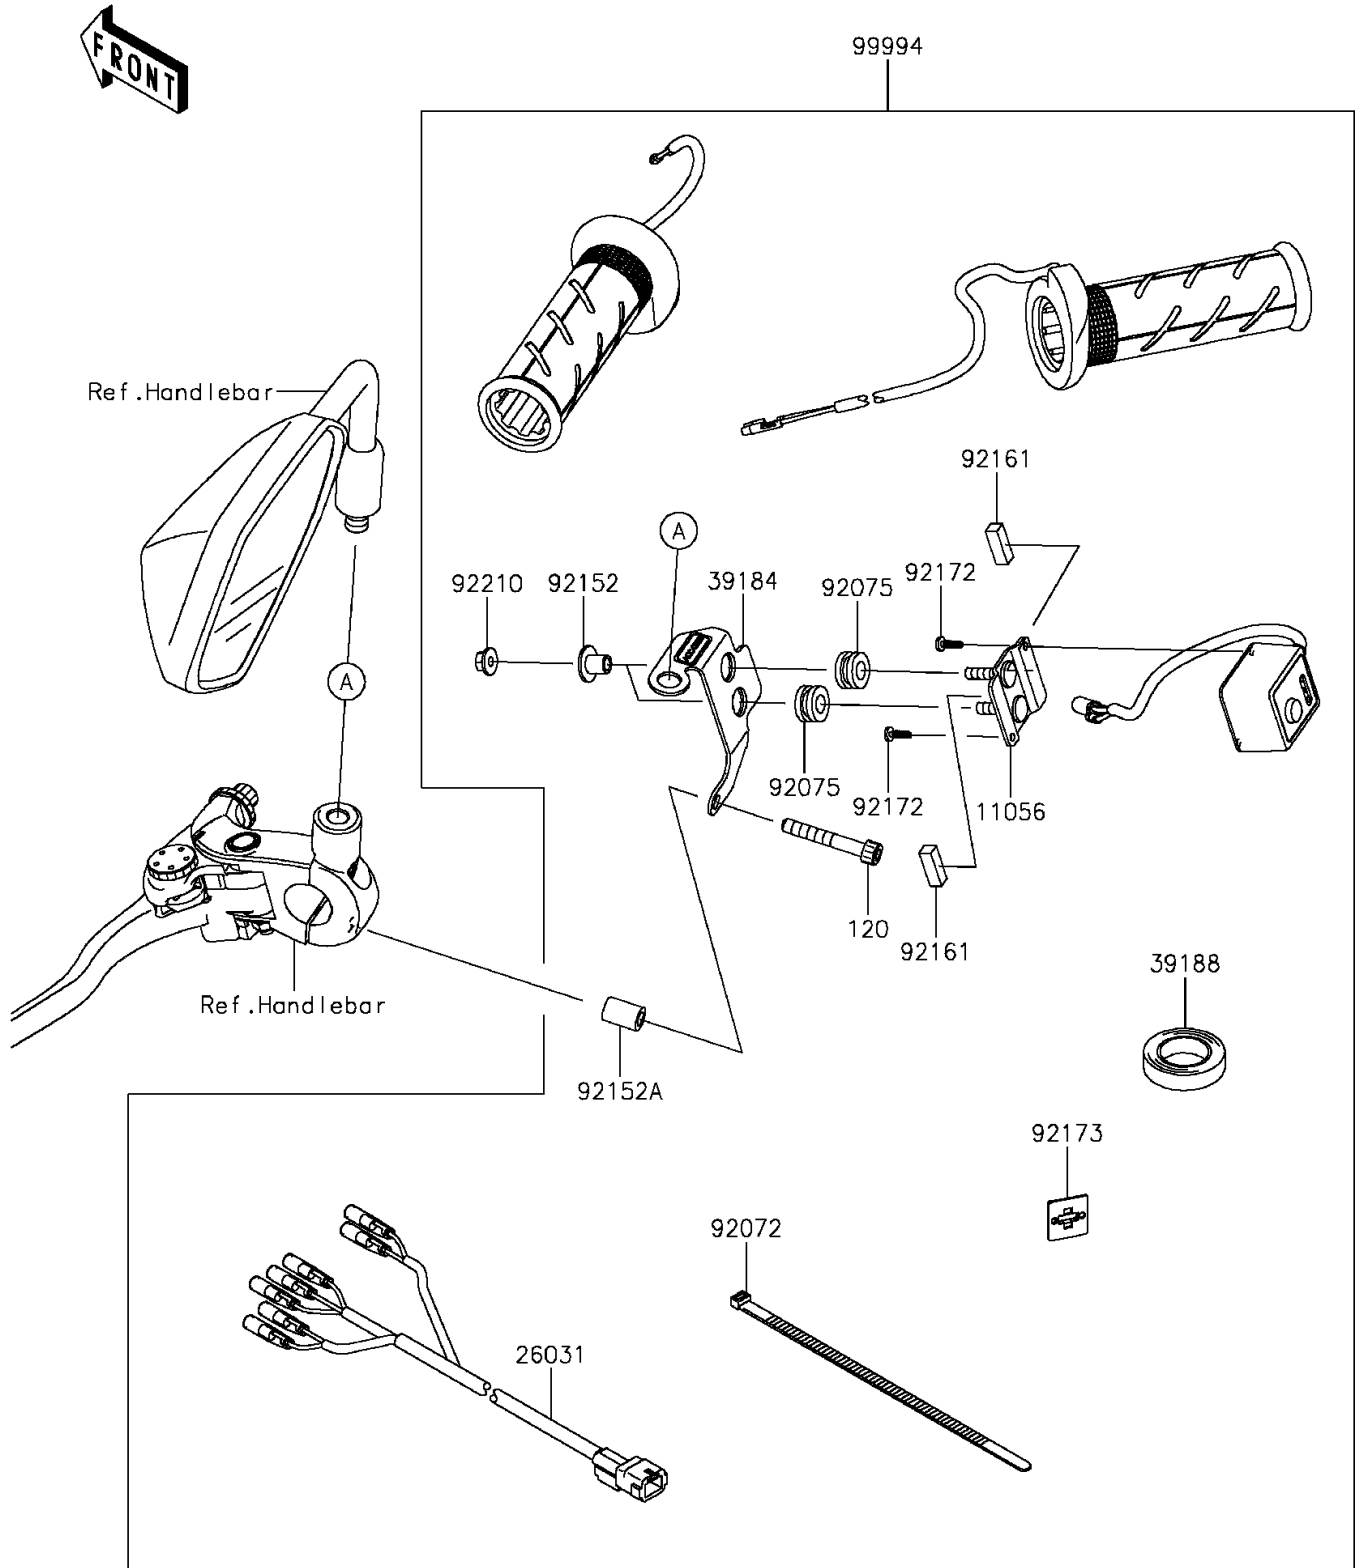

2015 VERSYS® 1000 ABS PARTS DIAGRAM

Accessory(Grip Heater)

F2910B

2015 VERSYS® 1000 ABS PARTS LIST

Accessory(Grip Heater)

ITEM NAME	PART NUMBER	QUANTITY
BRACKET (Ref # 11056)	11056-7296	1
BOLT-SOCKET,6X40 (Ref # 120)	120CB0640	1
HARNESS (Ref # 26031)	26031-1851	1
BRACKET-ASSY (Ref # 39184)	39184-0039	1
TAPE,HARNESS (Ref # 39188)	39188-0006	1
BAND,L=100 (Ref # 92072)	92072-3875	1
DAMPER (Ref # 92075)	92075-1912	1
COLLAR (Ref # 92152)	92152-0134	1
COLLAR (Ref # 92152A)	92152-1994	1
DAMPER (Ref # 92161)	92161-1756	1
SCREW,TAPPING,3X10 (Ref # 92172)	92172-0351	1
CLAMP (Ref # 92173)	92173-0812	1
NUT,FLANGED,5MM (Ref # 92210)	92210-0007	1
KIT-ACCESSORY,GRIP-HEATER (Ref # 99994)	99994-0572	1