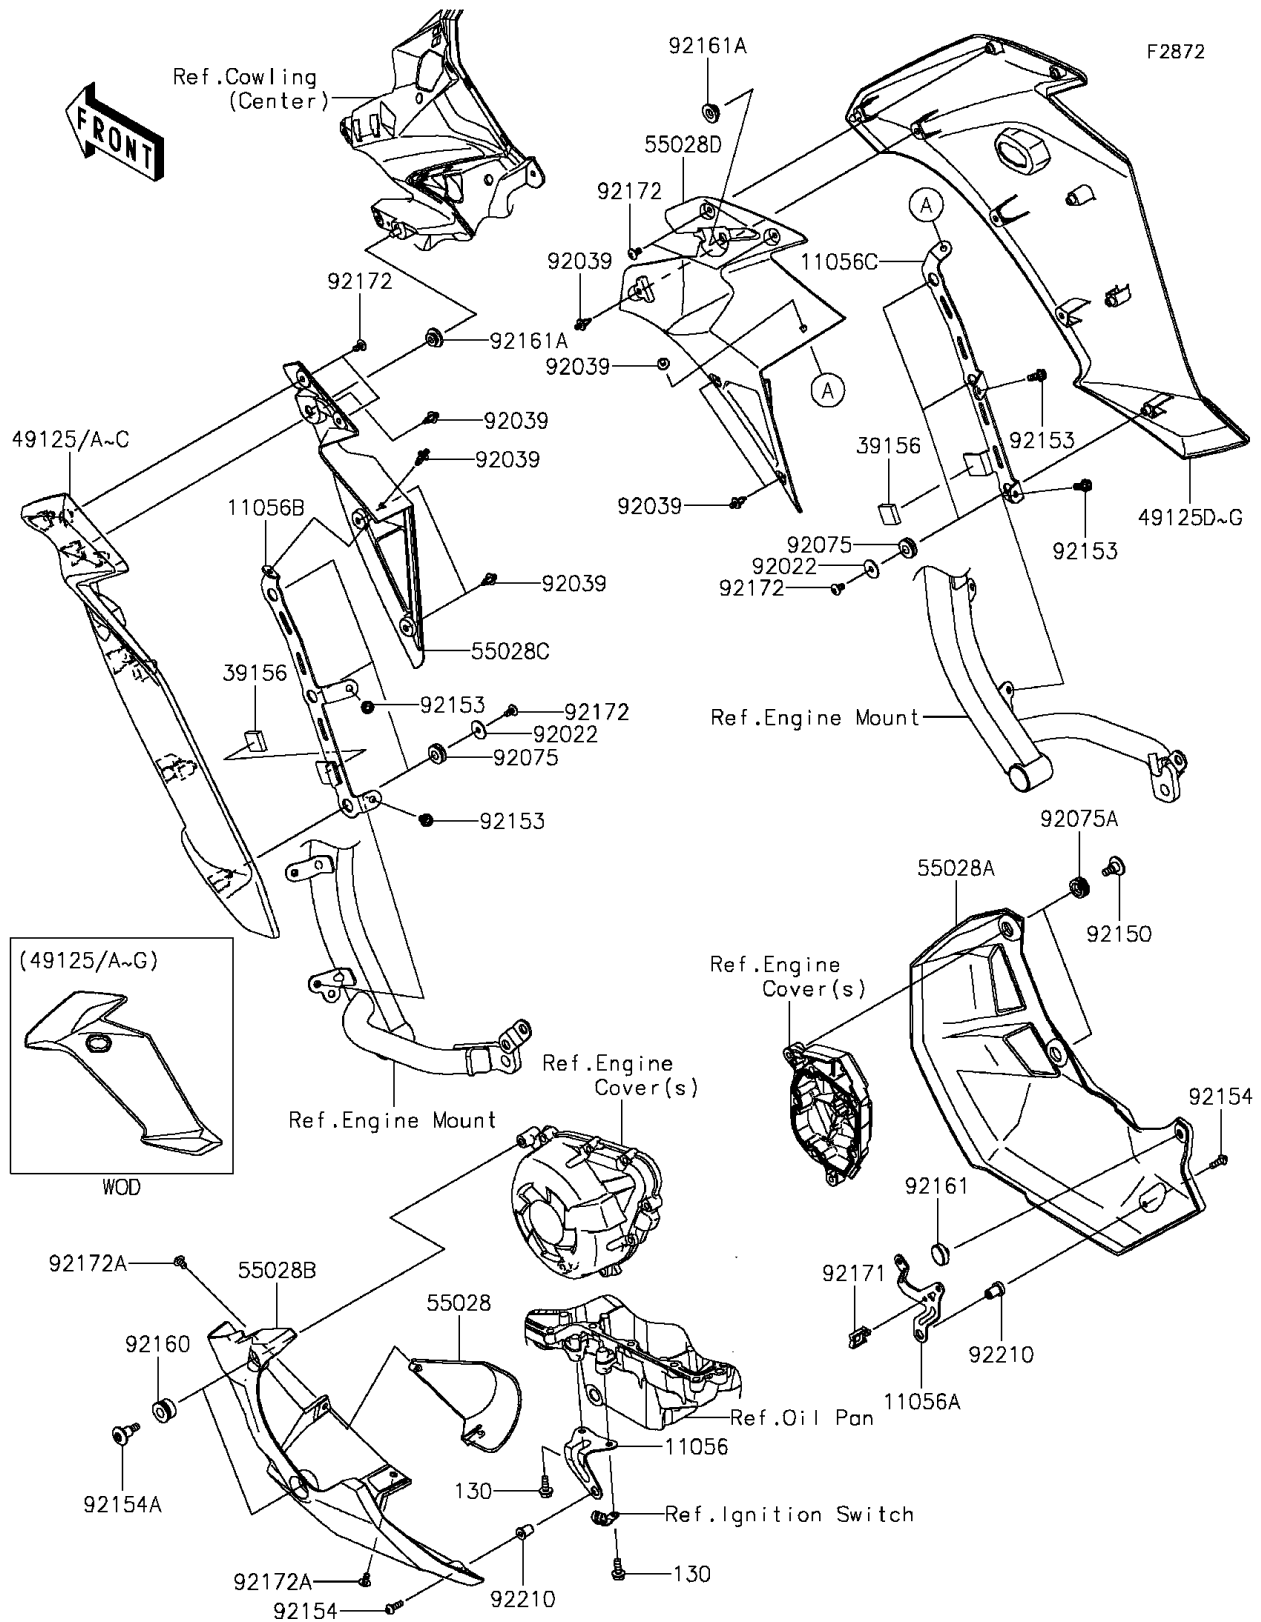

## 2015 VERSYS® 1000 ABS PARTS DIAGRAM

Cowling Lower

## 2015 VERSYS® 1000 ABS PARTS LIST

Cowling Lowers

ITEM NAME	PART NUMBER	QUANTITY
BRACKET,LWR COWLING,LH (Ref # 11056)	11056-1308	1
BRACKET,LWR COWLING,RH (Ref # 11056A)	11056-1481	1
BRACKET,SIDE COWL.,LH (Ref # 11056B)	11056-4219	1
BRACKET,SIDE COWL.,RH (Ref # 11056C)	11056-4220	1
BOLT-FLANGED,6X16 (Ref # 130)	130CC0616	1
PAD,RUBBER (Ref # 39156)	39156-0548	1
SHROUD,SIDE,LH,C.B.ORANGE (Ref # 49125)	49125-0588-17L	1
SHROUD,SIDE,LH,F.EBONY (Ref # 49125A)	49125-0588-45L	1
SHROUD,SIDE,RH,C.B.ORANGE (Ref # 49125D)	49125-0589-17L	1
SHROUD,SIDE,RH,F.EBONY (Ref # 49125E)	49125-0589-45L	1
COWLING,FILTER GUARD,F.S.BLACK (Ref # 55028)	55028-0400-18T	1
COWLING,LWR,RH,F.S.BLACK (Ref # 55028A)	55028-0412-18T	1
COWLING,LWR,LH,F.S.BLACK (Ref # 55028B)	55028-0423-18T	1
COWLING,SIDE,LH (Ref # 55028C)	55028-0531	1
COWLING,SIDE,RH (Ref # 55028D)	55028-0532	1
WASHER,5.5X20X1.2 (Ref # 92022)	92022-1405	1
RIVET (Ref # 92039)	92039-0068	1
DAMPER (Ref # 92075)	92075-051	1
DAMPER (Ref # 92075A)	92075-1634	1
BOLT,SOCKET,6MM (Ref # 92150)	92150-1154	1
BOLT,SOCKET,6X12 (Ref # 92153)	92153-0759	1
BOLT,SOCKET,5X16 (Ref # 92154)	92154-0209	1
BOLT,6X24 (Ref # 92154A)	92154-0348	1
DAMPER (Ref # 92160)	92160-1141	1
DAMPER,8X22X6 (Ref # 92161)	92161-0516	1
DAMPER (Ref # 92161A)	92161-1531	1
CLAMP (Ref # 92171)	92171-0290	1
SCREW,TAPPING,5X10 (Ref # 92172)	92172-0262	1
SCREW,TAPPING,5X10 (Ref # 92172A)	92172-0335	1

## 2015 VERSYS® 1000 ABS PARTS LIST

Cowling Lowers

ITEM NAME	PART NUMBER	QUANTITY
NUT,5MM (Ref # 92210)	92210-0001	1