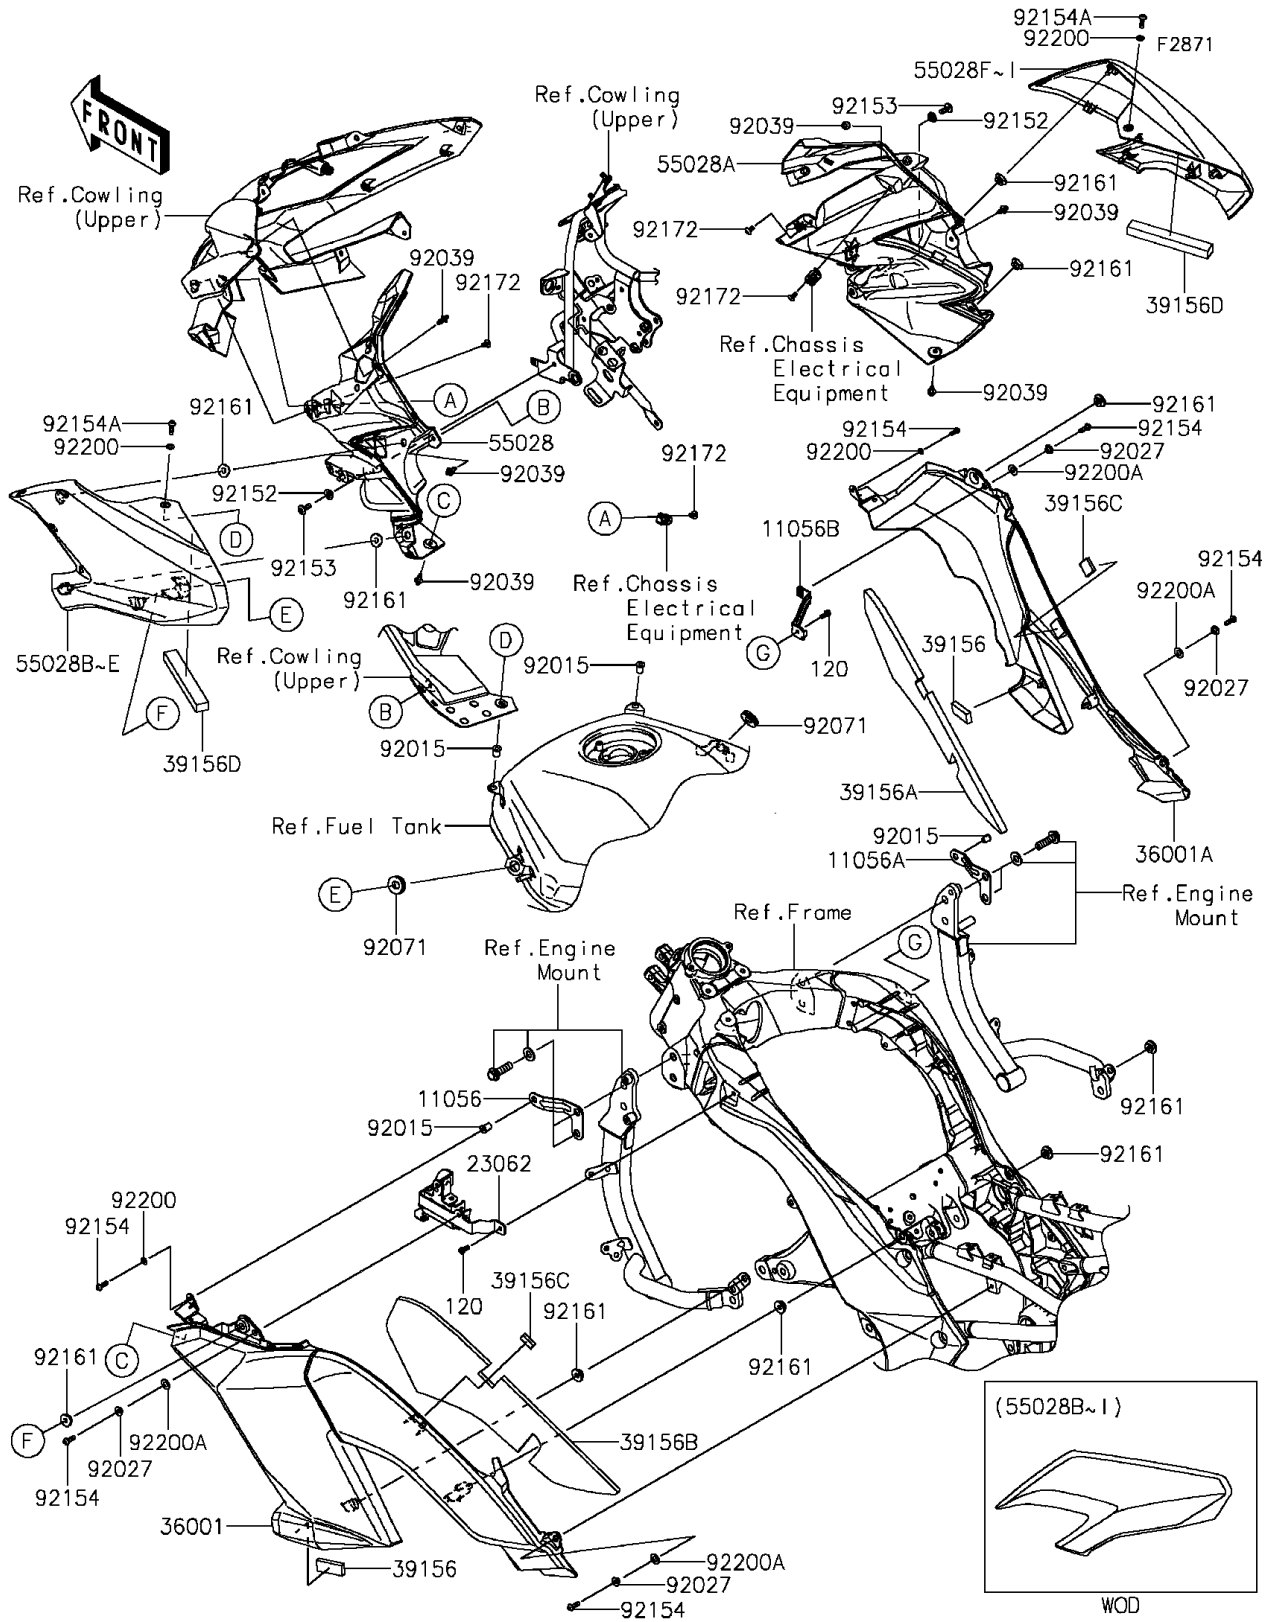

2015 VERSYS® 1000 ABS PARTS DIAGRAM

Cowling(Center)

2015 VERSYS® 1000 ABS PARTS LIST

Cowling(Center)

| ITEM NAME | PART NUMBER | QUANTITY |
|---|----------------|----------|
| BRACKET,SIDE COVER,LH,FR (Ref # 11056) | 11056-1119 | 1 |
| BRACKET,SIDE COVER,RH,FR (Ref # 11056A) | 11056-1120 | 1 |
| BRACKET,SIDE COVER,RH,CNT (Ref # 11056B) | 11056-1122 | 1 |
| BOLT-SOCKET,5X12 (Ref # 120) | 120CA0512 | 1 |
| BRACKET-COMP,SIDE,LH (Ref # 23062) | 23062-0826 | 1 |
| COVER-SIDE,KNEE GRIP,LH,F.BLK (Ref # 36001) | 36001-0570-6Z | 1 |
| COVER-SIDE,KNEE GRIP,RH,F.BLK (Ref # 36001A) | 36001-0586-6Z | 1 |
| PAD,45X18,T8 (Ref # 39156) | 39156-0802 | 1 |
| PAD,SIDE COVER,RH (Ref # 39156A) | 39156-0808 | 1 |
| PAD,SIDE COVER,LH (Ref # 39156B) | 39156-0809 | 1 |
| PAD,18X23,T5 (Ref # 39156C) | 39156-0810 | 1 |
| PAD,20X135X15 (Ref # 39156D) | 39156-1877 | 1 |
| COWLING,UPP,INNER,LH (Ref # 55028) | 55028-0527 | 1 |
| COWLING,UPP,INNER,RH (Ref # 55028A) | 55028-0528 | 1 |
| COWLING,UPP,SIDE,LH,C.B.ORANGE (Ref # 55028B) | 55028-0558-17L | 1 |
| COWLING,UPP,SIDE,LH,F.EBONY (Ref # 55028C) | 55028-0558-45L | 1 |
| COWLING,UPP,SIDE,RH,C.B.ORANGE (Ref # 55028F) | 55028-0559-17L | 1 |
| COWLING,UPP,SIDE,RH,F.EBONY (Ref # 55028G) | 55028-0559-45L | 1 |
| NUT,WELL,5MM (Ref # 92015) | 92015-1757 | 1 |
| COLLAR (Ref # 92027) | 92027-1880 | 1 |
| RIVET (Ref # 92039) | 92039-0068 | 1 |
| GROMMET (Ref # 92071) | 92071-1043 | 1 |
| COLLAR,6.5X10X5.3 (Ref # 92152) | 92152-1863 | 1 |
| BOLT,SOCKET,6X16 (Ref # 92153) | 92153-1526 | 1 |
| BOLT,SOCKET,5X16 (Ref # 92154) | 92154-0209 | 1 |
| BOLT,SOCKET,5X20 (Ref # 92154A) | 92154-0829 | 1 |
| DAMPER (Ref # 92161) | 92161-1531 | 1 |
| SCREW,TAPPING,5X10 (Ref # 92172) | 92172-0262 | 1 |
| WASHER,NYLONE,5.3X11.5X0.5 (Ref # 92200) | 92200-0006 | 1 |

2015 VERSYS® 1000 ABS PARTS LIST

Cowling(Center)

| ITEM NAME | PART NUMBER | QUANTITY |
|----------------------------------|-------------|----------|
| WASHER,8.5X17X0.8 (Ref # 92200A) | 92200-2045 | 1 |