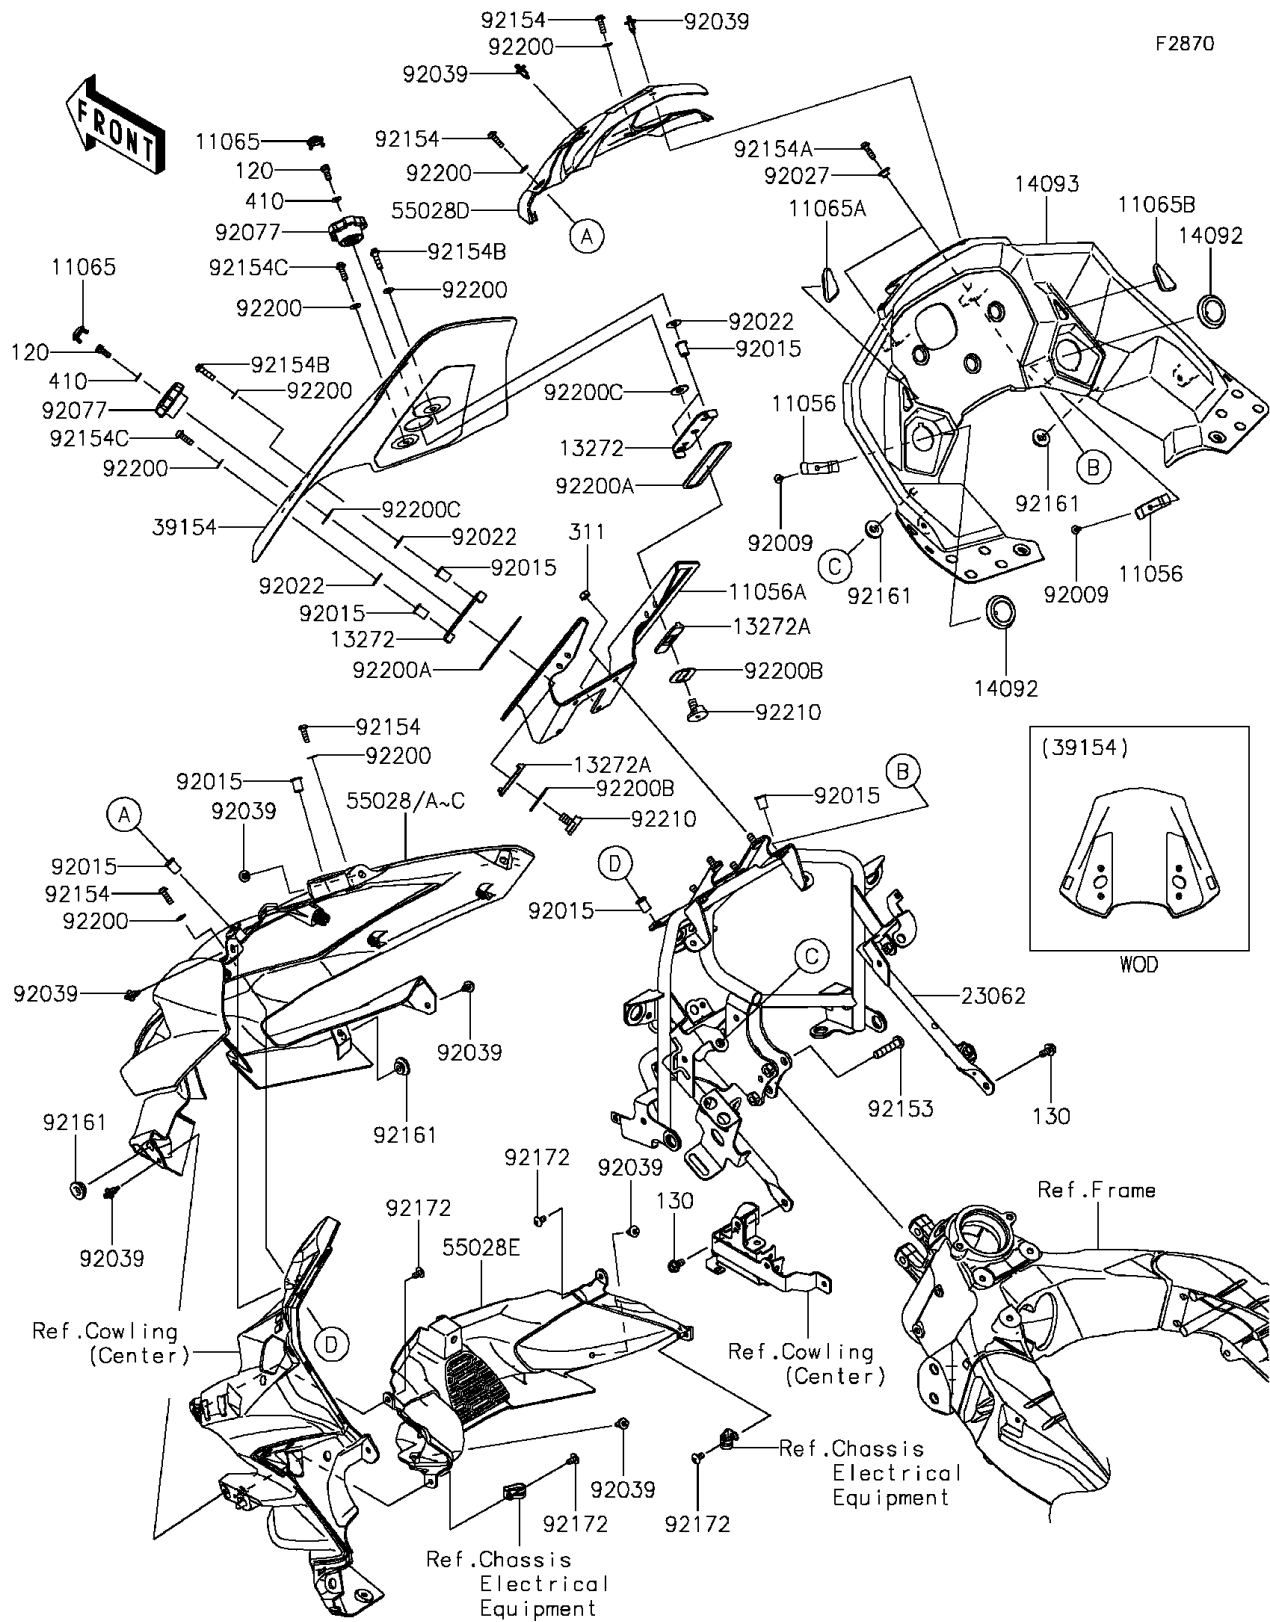

2015 VERSYS® 1000 ABS PARTS DIAGRAM

Cowling(Upper)

2015 VERSYS® 1000 ABS PARTS LIST

Cowling(Upper)

ITEM NAME	PART NUMBER	QUANTITY
BRACKET (Ref # 11056)	11056-0373	1
BRACKET,WINDSHIELD (Ref # 11056A)	11056-4218	1
CAP,KNOB (Ref # 11065)	11065-0734	1
CAP,METER COVER,LH (Ref # 11065A)	11065-0881	1
CAP,METER COVER,RH (Ref # 11065B)	11065-0882	1
BOLT-SOCKET,5X12 (Ref # 120)	120CA0512	1
BOLT-FLANGED,6X12 (Ref # 130)	130BA0612	1
PLATE,FRONT (Ref # 13272)	13272-1832	1
PLATE,BACK (Ref # 13272A)	13272-1925	1
COVER,DC SOCKET (Ref # 14092)	14092-0214	1
COVER,METER (Ref # 14093)	14093-0130	1
BRACKET-COMP,COWLING STAY (Ref # 23062)	23062-0857	1
NUT-HEX,6MM (Ref # 311)	311BA0600	1
WINDSHIELD (Ref # 39154)	39154-0336	1
WASHER-PLAIN-SMALL (Ref # 410)	410AA0500	1
COWLING,UPP,C.B.ORANGE (Ref # 55028)	55028-0524-17L	1
COWLING,UPP,M.S.BLACK (Ref # 55028B)	55028-0524-660	1
COWLING,UPP,CNT (Ref # 55028D)	55028-0525	1
COWLING,UPP,INNER,LWR (Ref # 55028E)	55028-0526	1
SCREW,TAPPING,4X8 (Ref # 92009)	92009-1155	1
NUT,WELL,5MM (Ref # 92015)	92015-1757	1
WASHER,6X16X1 (Ref # 92022)	92022-1818	1
COLLAR (Ref # 92027)	92027-1880	1
RIVET (Ref # 92039)	92039-0068	1
KNOB,ADJUSTERS (Ref # 92077)	92077-0703	1
BOLT,SOCKET,8X35 (Ref # 92153)	92153-0419	1
BOLT,SOCKET,5X16 (Ref # 92154)	92154-0026	1
BOLT,SOCKET,5X16 (Ref # 92154A)	92154-0209	1
BOLT,SOCKET,5X20 (Ref # 92154B)	92154-0919	1

2015 VERSYS® 1000 ABS PARTS LIST

Cowling(Upper)

ITEM NAME	PART NUMBER	QUANTITY
BOLT,SOCKET,5X16 (Ref # 92154C)	92154-1701	1
DAMPER (Ref # 92161)	92161-1531	1
SCREW,TAPPING,5X10 (Ref # 92172)	92172-0262	1
WASHER,NYLONE,5.3X11.5X0.5 (Ref # 92200)	92200-0006	1
WASHER (Ref # 92200A)	92200-0801	1
WASHER,23.5X32X1 (Ref # 92200B)	92200-1706	1
WASHER,8.2X20X1 (Ref # 92200C)	92200-1751	1
NUT,5MM (Ref # 92210)	92210-0916	1