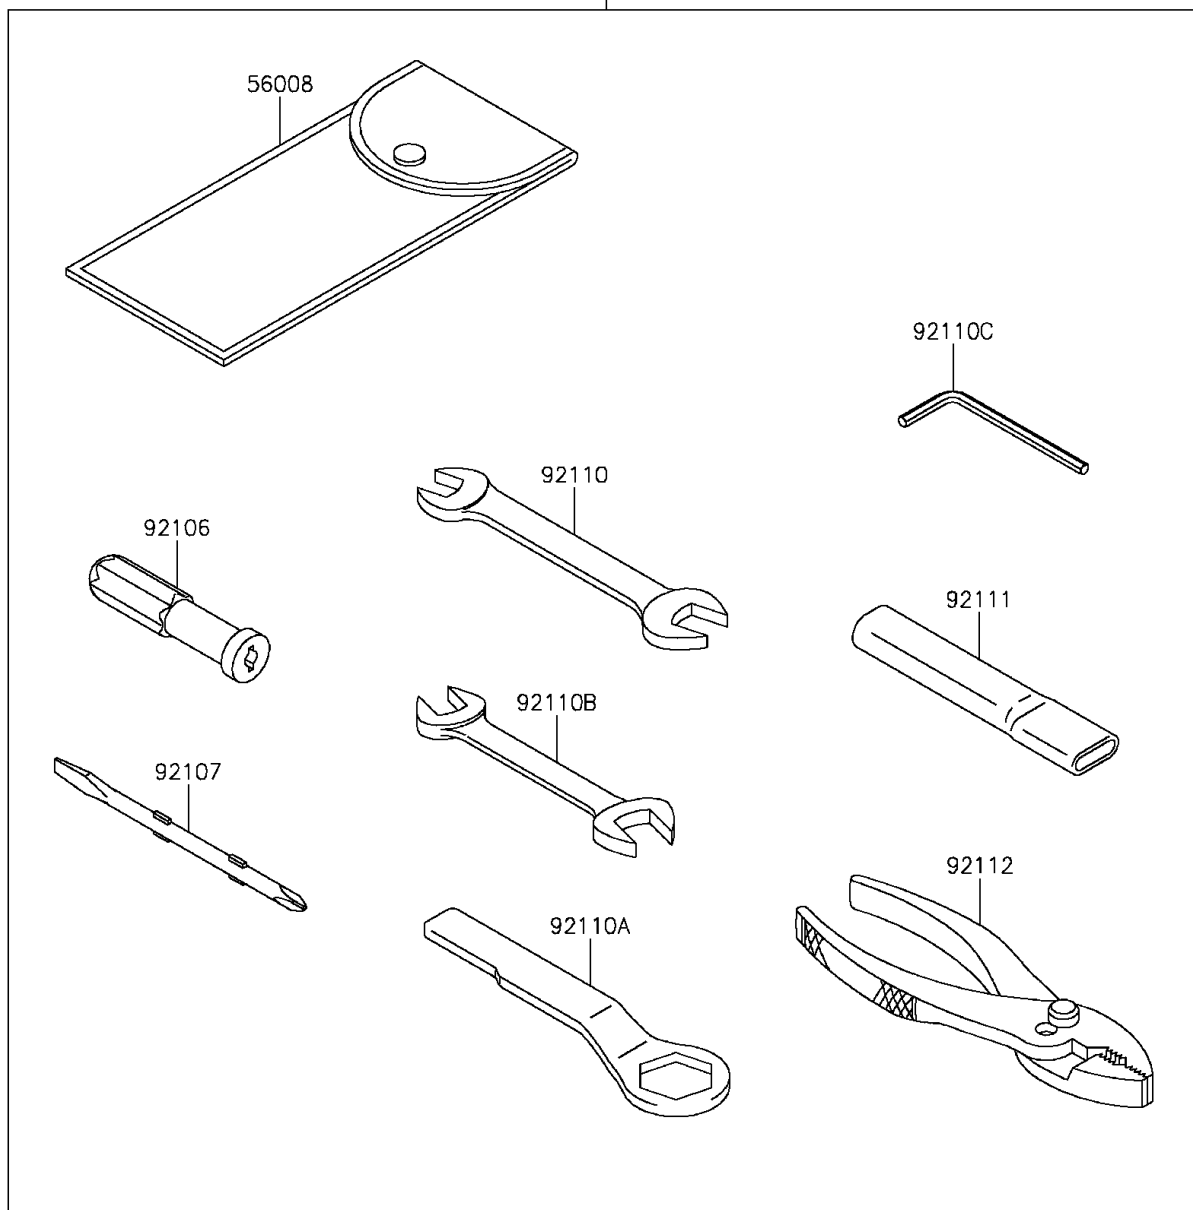

## 2015 VERSYS® 1000 ABS PARTS DIAGRAM

Owner's Tools

56007

F2810

## 2015 VERSYS® 1000 ABS PARTS LIST

Owner's Tools

ITEM NAME	PART NUMBER	QUANTITY
TOOL-KIT (Ref # 56007)	56007-0116	1
BAG,TOOL (Ref # 56008)	56008-1075	1
GASKET-LIQUID,TB1211F,CLEAR (Ref # 92104)	92104-0004	1
GASKET-LIQUID,TB1216B,BLACK (Ref # 92104A)	92104-1064	1
GASKET-LIQUID,TB1207B,BLACK (Ref # 92104B)	92104-2068	1
GRIP-SCREW DRIVER (Ref # 92106)	92106-1001	1
TOOL-DRIVER,#2PHILLIPS&SLOT (Ref # 92107)	92107-1051	1
TOOL-WRENCH,OPEN END,12X14 (Ref # 92110)	92110-0019	1
TOOL-WRENCH,BOX END,27MM (Ref # 92110A)	92110-1147	1
TOOL-WRENCH,OPEN END,10X12 (Ref # 92110B)	92110-1152	1
TOOL-WRENCH,ALLEN,4MM (Ref # 92110C)	92110-3703	1
TOOL-BAR,BOX END WRENCH (Ref # 92111)	92111-1051	1
TOOL-PLIERS (Ref # 92112)	92112-1001	1