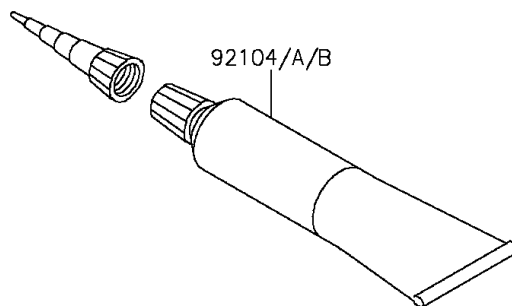

## 2015 VERSYS® 1000 ABS PARTS DIAGRAM

Owner's Tools

56007

F2810

## 2015 VERSYS® 1000 ABS PARTS LIST

Owner's Tools

ITEM NAME	PART NUMBER	QUANTITY
TOOL-KIT (Ref # 56007)	56007-0116	1
BAG,TOOL (Ref # 56008)	56008-1075	1
GASKET-LIQUID,TB1211F,CLEAR (Ref # 92104)	92104-0004	1
GASKET-LIQUID,TB1216B,BLACK (Ref # 92104A)	92104-1064	1
GASKET-LIQUID,TB1207B,BLACK (Ref # 92104B)	92104-2068	1
GRIP-SCREW DRIVER (Ref # 92106)	92106-1001	1
TOOL-DRIVER,#2PHILLIPS&SLOT (Ref # 92107)	92107-1051	1
TOOL-WRENCH,OPEN END,12X14 (Ref # 92110)	92110-0019	1
TOOL-WRENCH,BOX END,27MM (Ref # 92110A)	92110-1147	1
TOOL-WRENCH,OPEN END,10X12 (Ref # 92110B)	92110-1152	1
TOOL-WRENCH,ALLEN,4MM (Ref # 92110C)	92110-3703	1
TOOL-BAR,BOX END WRENCH (Ref # 92111)	92111-1051	1
TOOL-PLIERS (Ref # 92112)	92112-1001	1