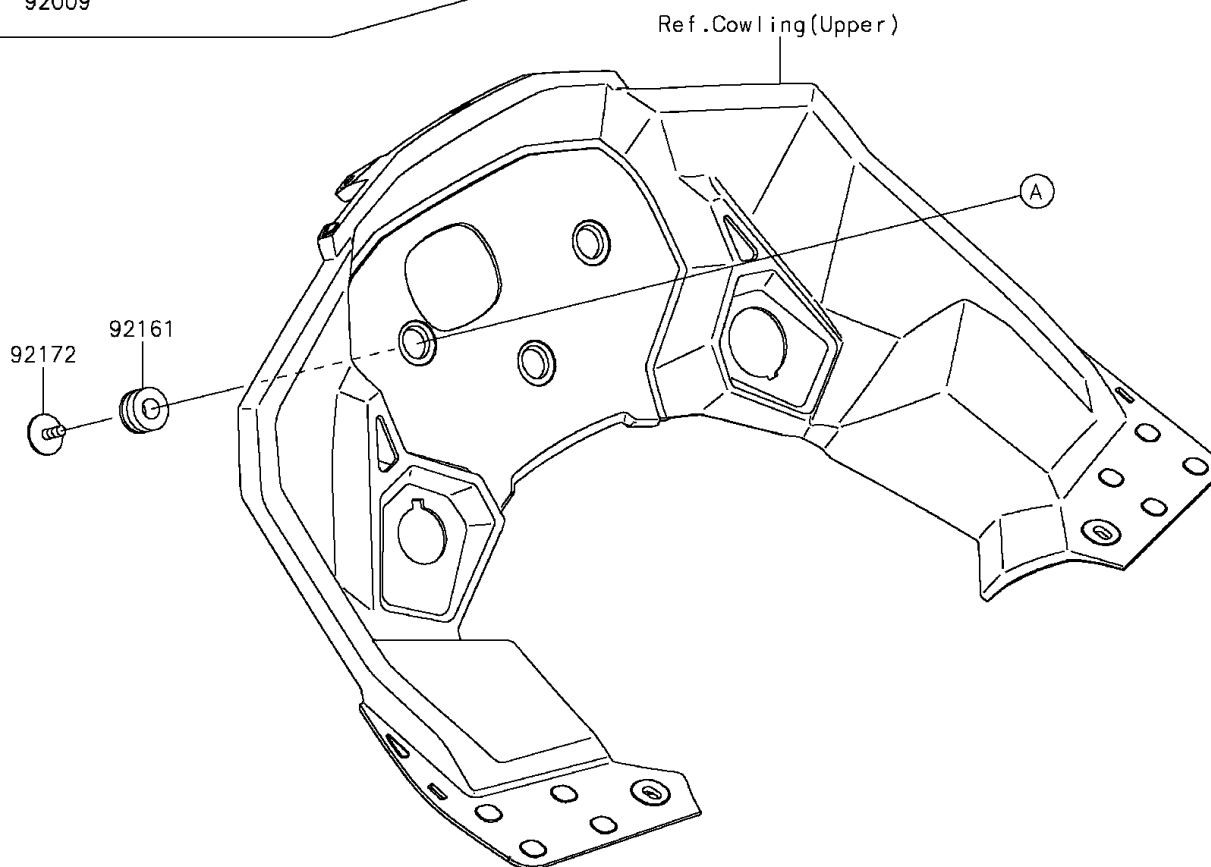

2015 VERSYS® 1000 ABS PARTS DIAGRAM

Meter(s)

F2530

2015 VERSYS® 1000 ABS PARTS LIST

Meter(s)

ITEM NAME	PART NUMBER	QUANTITY
COVER,METER,LWR (Ref # 14092)	14092-0882	1
COVER-METER CASE,UPP (Ref # 25023)	25023-0105	1
METER-ASSY,COMBINATION,ABS (Ref # 25031)	25031-0547	1
METER,TACHO&LCD (Ref # 28011)	28011-0614	1
SCREW,TAPPING,3X16 (Ref # 92009)	92009-1391	1
DAMPER (Ref # 92161)	92161-0036	1
SCREW,TAPPING,WP,5X14 (Ref # 92172)	92172-0441	1