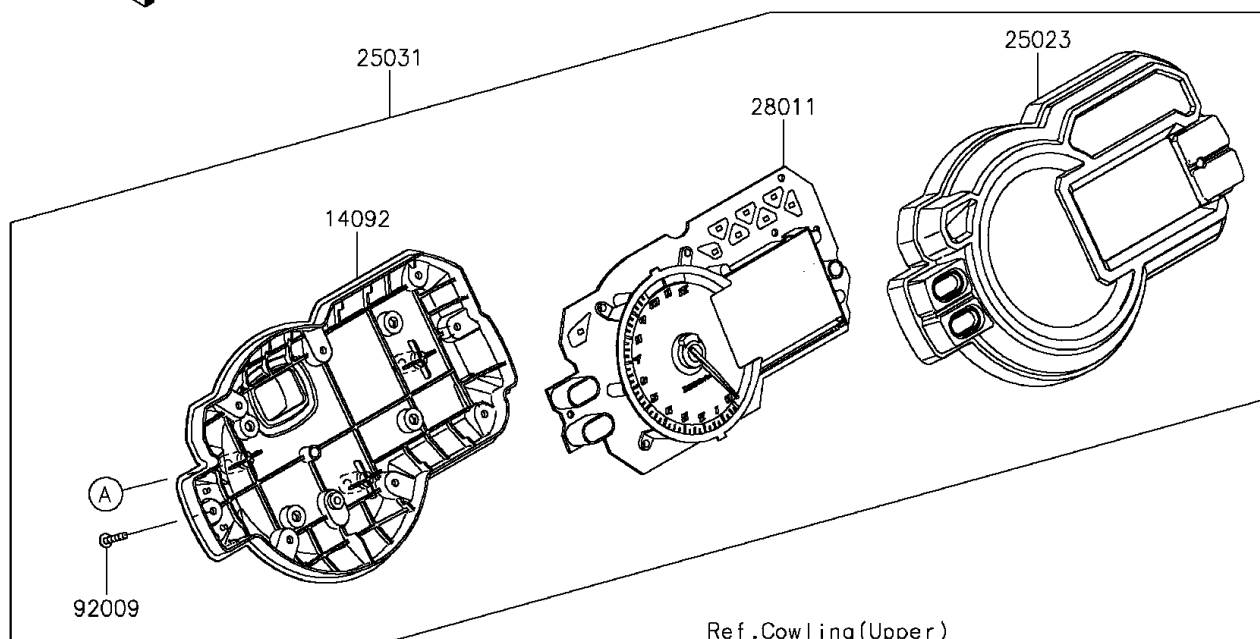

2015 VERSYS® 1000 ABS PARTS DIAGRAM

Meter(s)

F2530

2015 VERSYS® 1000 ABS PARTS LIST

Meter(s)

ITEM NAME	PART NUMBER	QUANTITY
COVER,METER,LWR (Ref # 14092)	14092-0882	1
COVER-METER CASE,UPP (Ref # 25023)	25023-0105	1
METER-ASSY,COMBINATION,ABS (Ref # 25031)	25031-0547	1
METER,TACHO&LCD (Ref # 28011)	28011-0614	1
SCREW,TAPPING,3X16 (Ref # 92009)	92009-1391	1
DAMPER (Ref # 92161)	92161-0036	1
SCREW,TAPPING,WP,5X14 (Ref # 92172)	92172-0441	1