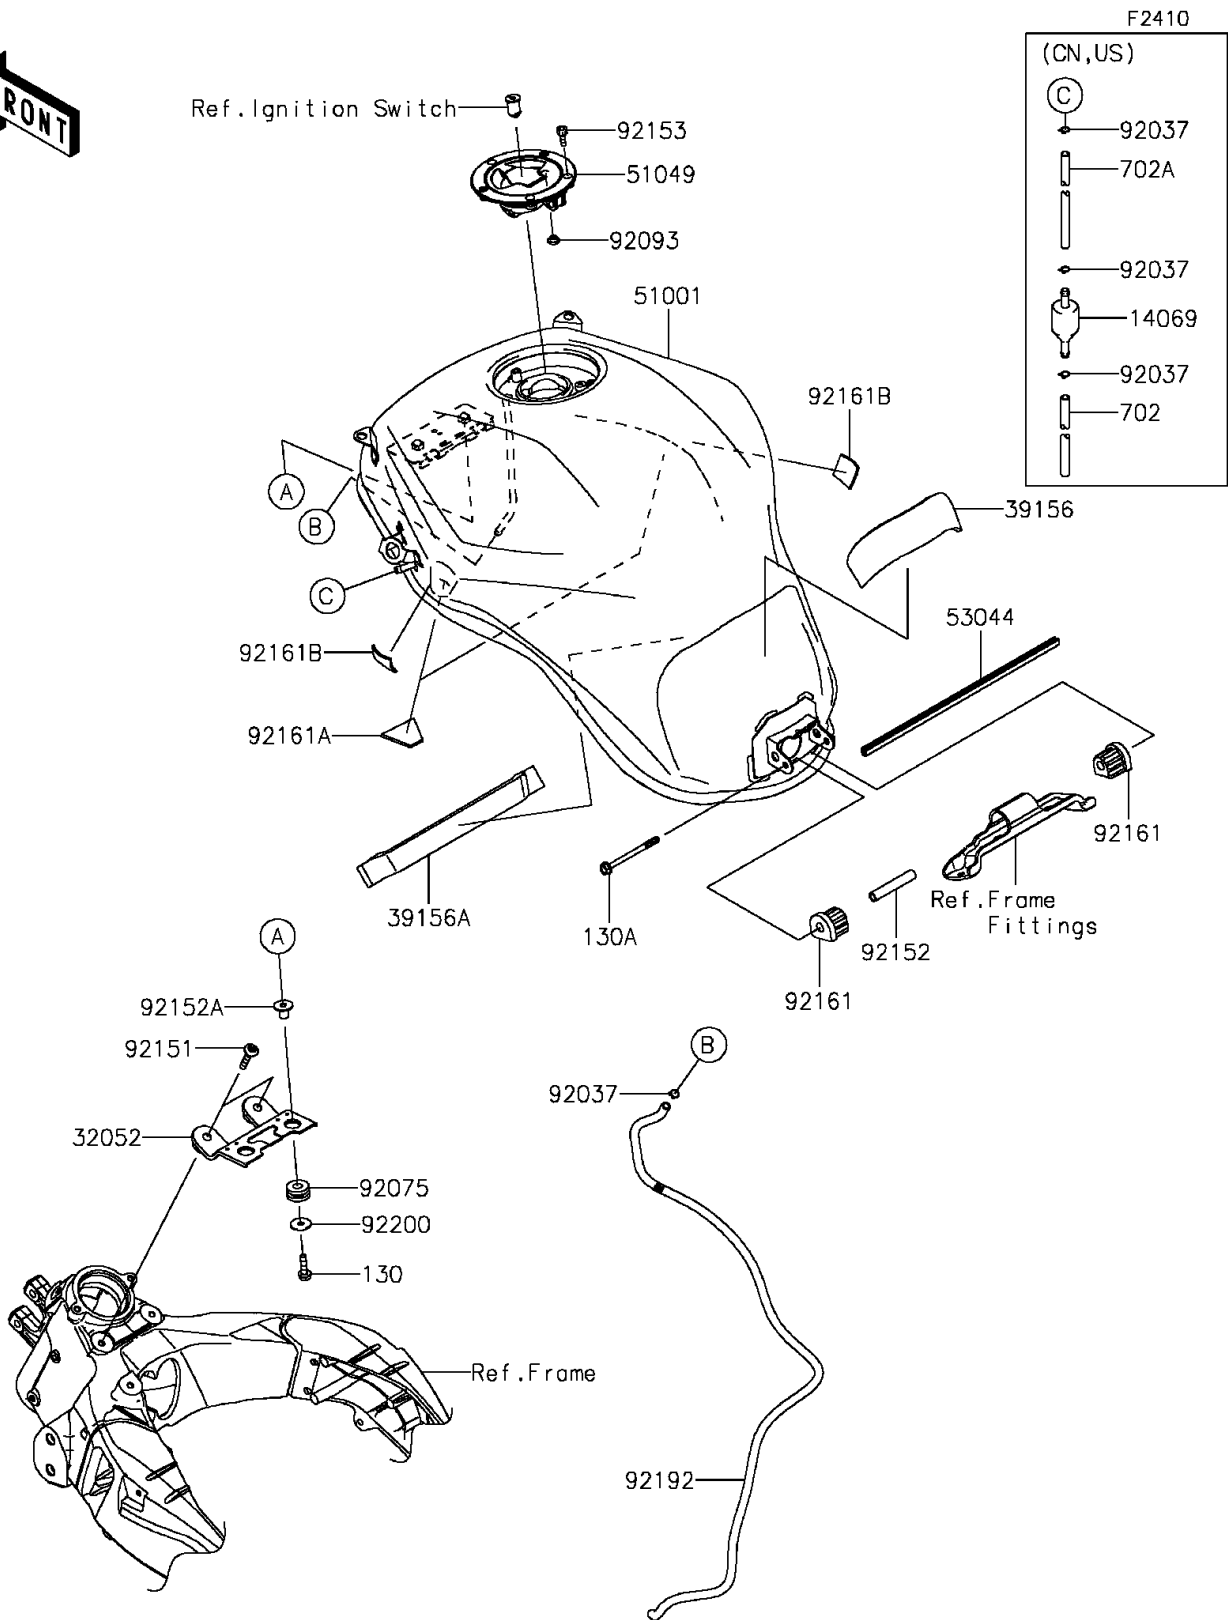

## 2015 VERSYS® 1000 ABS PARTS DIAGRAM

Fuel Tank

## 2015 VERSYS® 1000 ABS PARTS LIST

Fuel Tank

ITEM NAME	PART NUMBER	QUANTITY
BOLT-FLANGED,6X22 (Ref # 130)	130BA0622	1
BOLT-FLANGED,6X70 (Ref # 130A)	130BB0670	1
BREATHER,TANK (Ref # 14069)	14069-0008	1
BRACKET-TANK,F.S.BLACK (Ref # 32052)	32052-0749-18R	1
PAD,FUEL TANK,RR (Ref # 39156)	39156-0982	1
PAD,25X260X10 (Ref # 39156A)	39156-1866	1
TANK-COMP-FUEL,M.S.BLACK (Ref # 51001)	51001-0816-660	1
CAP-TANK,FUEL (Ref # 51049)	51049-0039	1
TRIM (Ref # 53044)	53044-1296	1
TUBE-RUBBER,6X200 (Ref # 702)	702A06200	1
TUBE-RUBBER,6X9X450 (Ref # 702A)	702A06450	1
CLAMP,TUBE (Ref # 92037)	92037-010	2
DAMPER,10X24X12 (Ref # 92075)	92075-1690	1
SEAL,FUEL TANK CAP (Ref # 92093)	92093-1030	1
BOLT,SOCKET,6X30 (Ref # 92151)	92151-1605	1
COLLAR,6.8X10X60 (Ref # 92152)	92152-1182	1
COLLAR,6.3X9.5X14.1 (Ref # 92152A)	92152-1847	1
BOLT,SOCKET,5X16 (Ref # 92153)	92153-1616	1
DAMPER,FUEL TANK,RR (Ref # 92161)	92161-1330	1
DAMPER,30X48X3 (Ref # 92161A)	92161-1768	1
DAMPER,25X25X2 (Ref # 92161B)	92161-1770	1
TUBE,6X9X926(30) (Ref # 92192)	92192-1024	1
WASHER,6.5X22X1.6 (Ref # 92200)	92200-1087	1