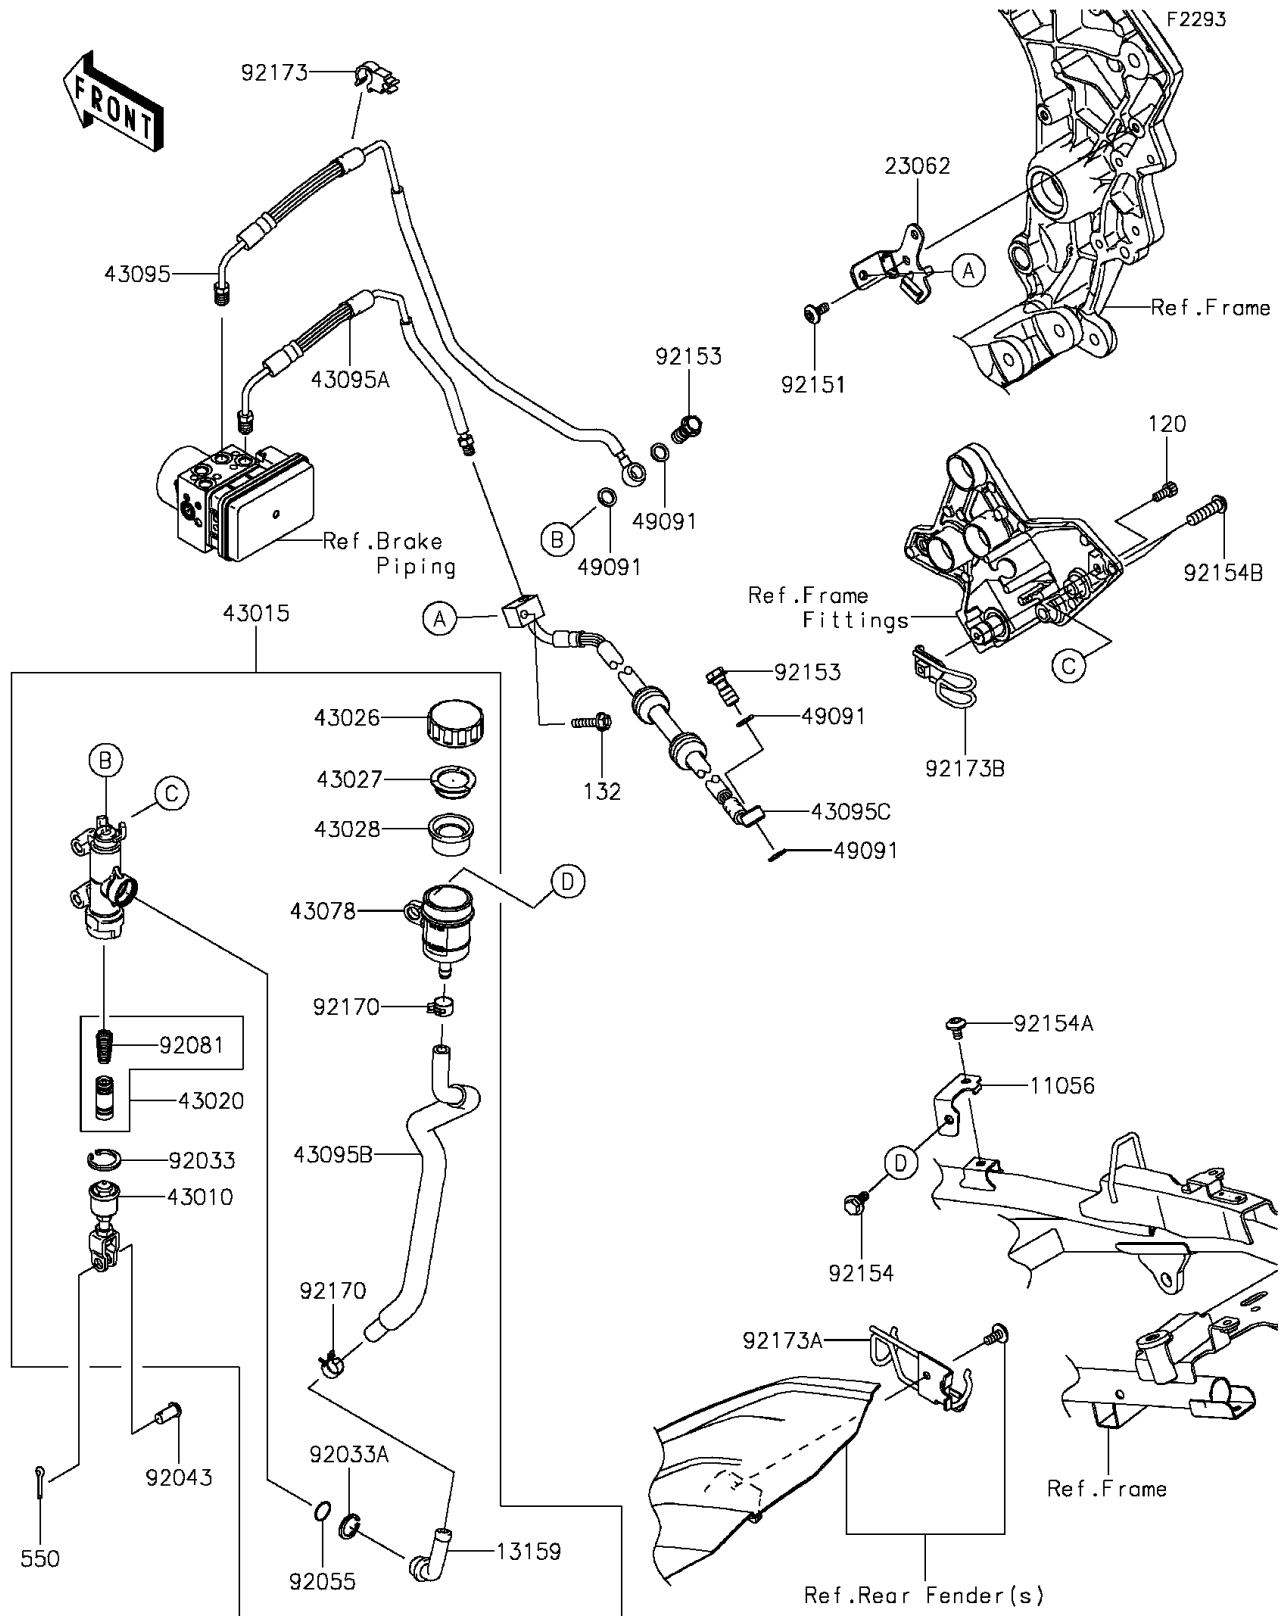

2015 VERSYS® 1000 ABS PARTS DIAGRAM

Rear Master Cylinder

2015 VERSYS® 1000 ABS PARTS LIST

Rear Master Cylinder

ITEM NAME	PART NUMBER	QUANTITY
BRACKET,RESERVOIR TANK (Ref # 11056)	11056-7304	1
BOLT-SOCKET,6X14 (Ref # 120)	120CB0614	1
CONNECTOR (Ref # 13159)	13159-1056	1
BOLT-FLANGED-SMALL,6X25 (Ref # 132)	132BA0625	1
BRACKET-COMP (Ref # 23062)	23062-0756	1
ROD-ASSY-BRAKE (Ref # 43010)	43010-1062	1
CYLINDER-ASSY-MASTER,RR (Ref # 43015)	43015-0572	1
PISTON-COMP-BRAKE (Ref # 43020)	43020-1057	1
CAP-BRAKE (Ref # 43026)	43026-0009	1
PLATE-DIAPHRAGM (Ref # 43027)	43027-1053	1
DIAPHRAGM (Ref # 43028)	43028-1065	1
RESERVOIR (Ref # 43078)	43078-0060	1
HOSE-BRAKE,RR M/C-HU (Ref # 43095)	43095-0697	1
HOSE-BRAKE,HU-RR CALIPER (Ref # 43095A)	43095-0698	1
HOSE-BRAKE,RR MASTER CYLINDER (Ref # 43095B)	43095-0700	1
HOSE-BRAKE,RR CALIPER-HU (Ref # 43095C)	43095-0706	1
WASHER-SEAL,10.1X14.5X1.5 (Ref # 49091)	49091-0001	1
PIN-COTTER,2.0X15 (Ref # 550)	550AA2015	1
RING-SNAP,20.9X24.6X1.2 (Ref # 92033)	92033-0079	1
RING-SNAP,20.5MM (Ref # 92033A)	92033-1186	1
PIN,8X17 (Ref # 92043)	92043-0104	1
RING-O,14.8X2.4 (Ref # 92055)	92055-0741	1
SPRING,MASTER CYLINDER (Ref # 92081)	92081-1737	1
BOLT,SOCKET,6X14 (Ref # 92151)	92151-1654	1
BOLT,OIL,L=23 (Ref # 92153)	92153-0627	1
BOLT,FLANGED,6X16 (Ref # 92154)	92154-0385	1
BOLT,SOCKET,6X10 (Ref # 92154A)	92154-0774	1
BOLT,SOCKET,8X30 (Ref # 92154B)	92154-1704	1
CLAMP,HOSE (Ref # 92170)	92170-1091	1

2015 VERSYS® 1000 ABS PARTS LIST

Rear Master Cylinder

ITEM NAME	PART NUMBER	QUANTITY
CLAMP (Ref # 92173)	92173-0170	1
CLAMP (Ref # 92173A)	92173-0882	1
CLAMP,RR BRAKE HOSE (Ref # 92173B)	92173-1388	1