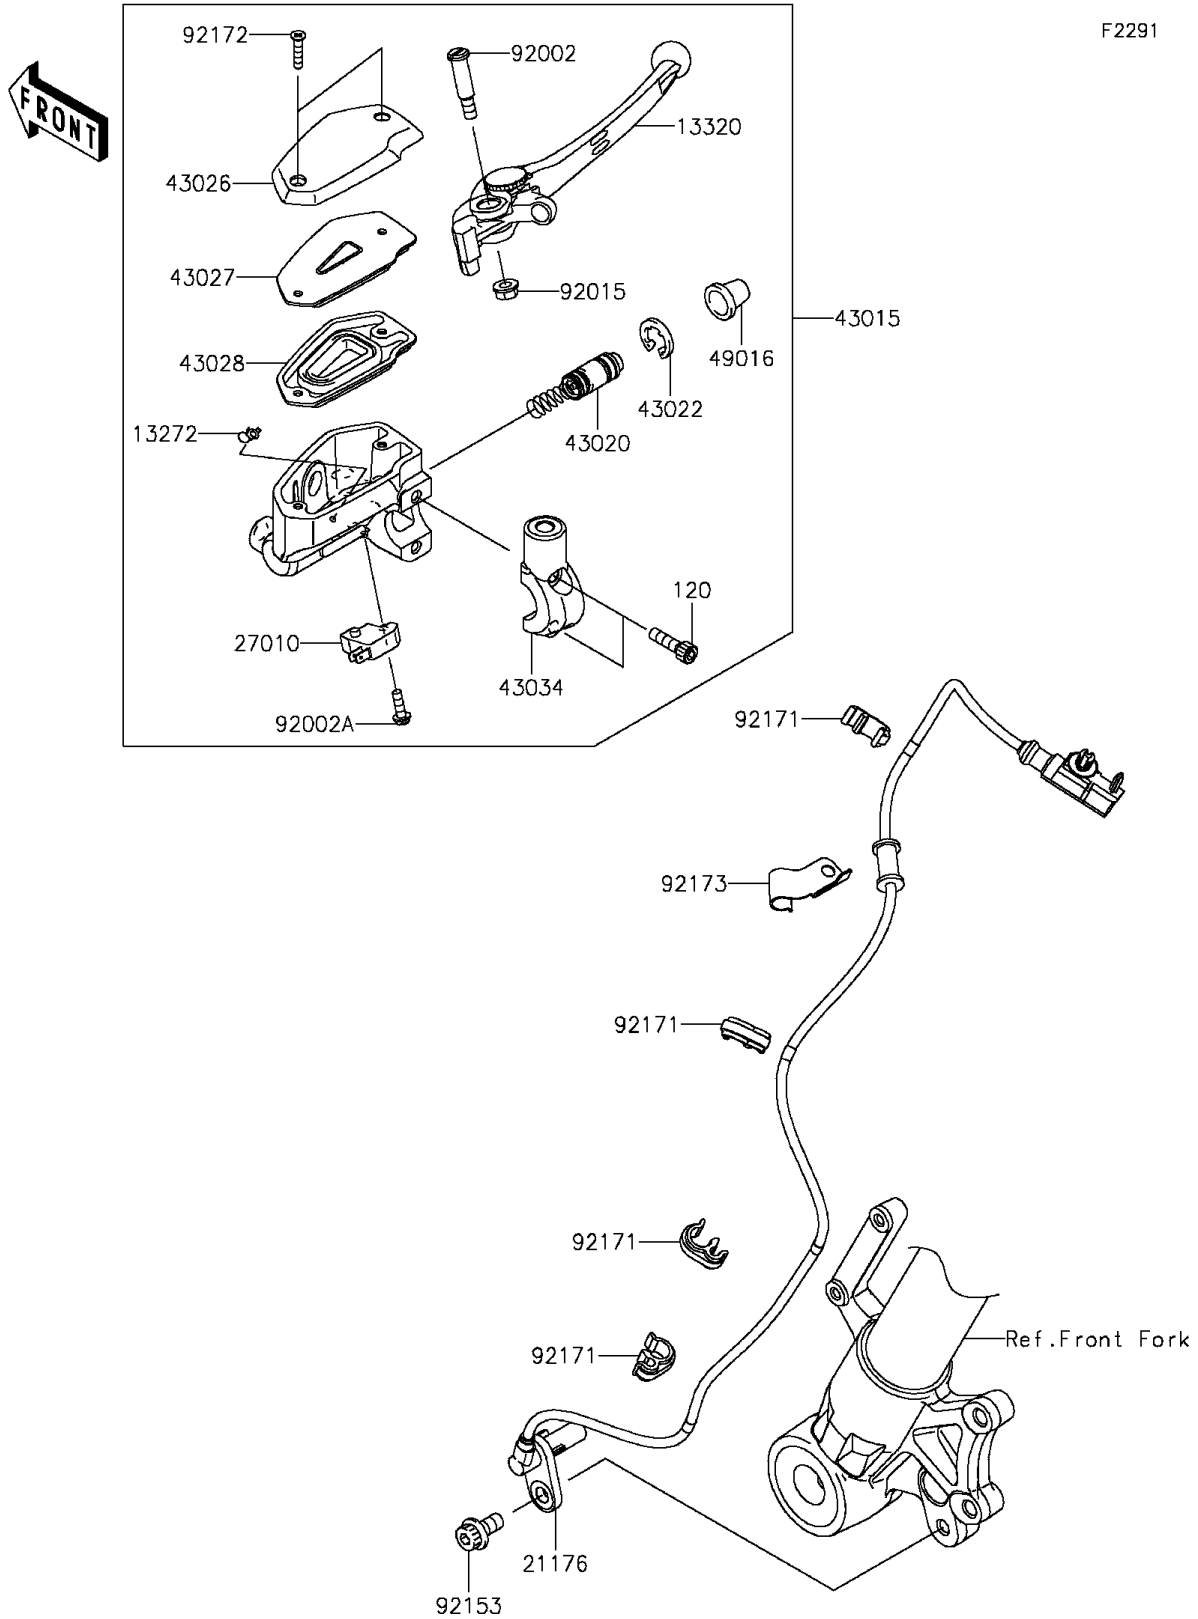

2015 VERSYS® 1000 ABS PARTS DIAGRAM

Front Master Cylinder

2015 VERSYS® 1000 ABS PARTS LIST

Front Master Cylinder

ITEM NAME	PART NUMBER	QUANTITY
BOLT-SOCKET,6X22 (Ref # 120)	120CB0622	1
PLATE (Ref # 13272)	13272-0573	1
LEVER-ASSY,FRONT BRAKE (Ref # 13320)	13320-0031	1
SENSOR,FR WHEEL SPEED (Ref # 21176)	21176-0801	1
SWITCH,BRAKE (Ref # 27010)	27010-0025	1
CYLINDER-ASSY-MASTER,FR (Ref # 43015)	43015-0630	1
PISTON-COMP-BRAKE (Ref # 43020)	43020-0008	1
STOPPER-BRAKE,PISTON (Ref # 43022)	43022-1010	1
CAP-BRAKE (Ref # 43026)	43026-0019	1
PLATE-DIAPHRAGM (Ref # 43027)	43027-0008	1
DIAPHRAGM (Ref # 43028)	43028-0015	1
HOLDER-BRAKE,MASTER CYLINDER (Ref # 43034)	43034-0049	1
COVER-SEAL,MASTER CYLINDER (Ref # 49016)	49016-1044	1
BOLT,LEVER SET,BLACK (Ref # 92002)	92002-1322	1
BOLT,SCREW,4X12 (Ref # 92002A)	92002-1323	1
NUT,FLANGED,6MM (Ref # 92015)	92015-1528	1
BOLT,SOCKET,8X16 (Ref # 92153)	92153-0327	1
CLAMP,BRAKE HOSE (Ref # 92171)	92171-1819	1
SCREW,4X20 (Ref # 92172)	92172-0320	1
CLAMP (Ref # 92173)	92173-0801	1