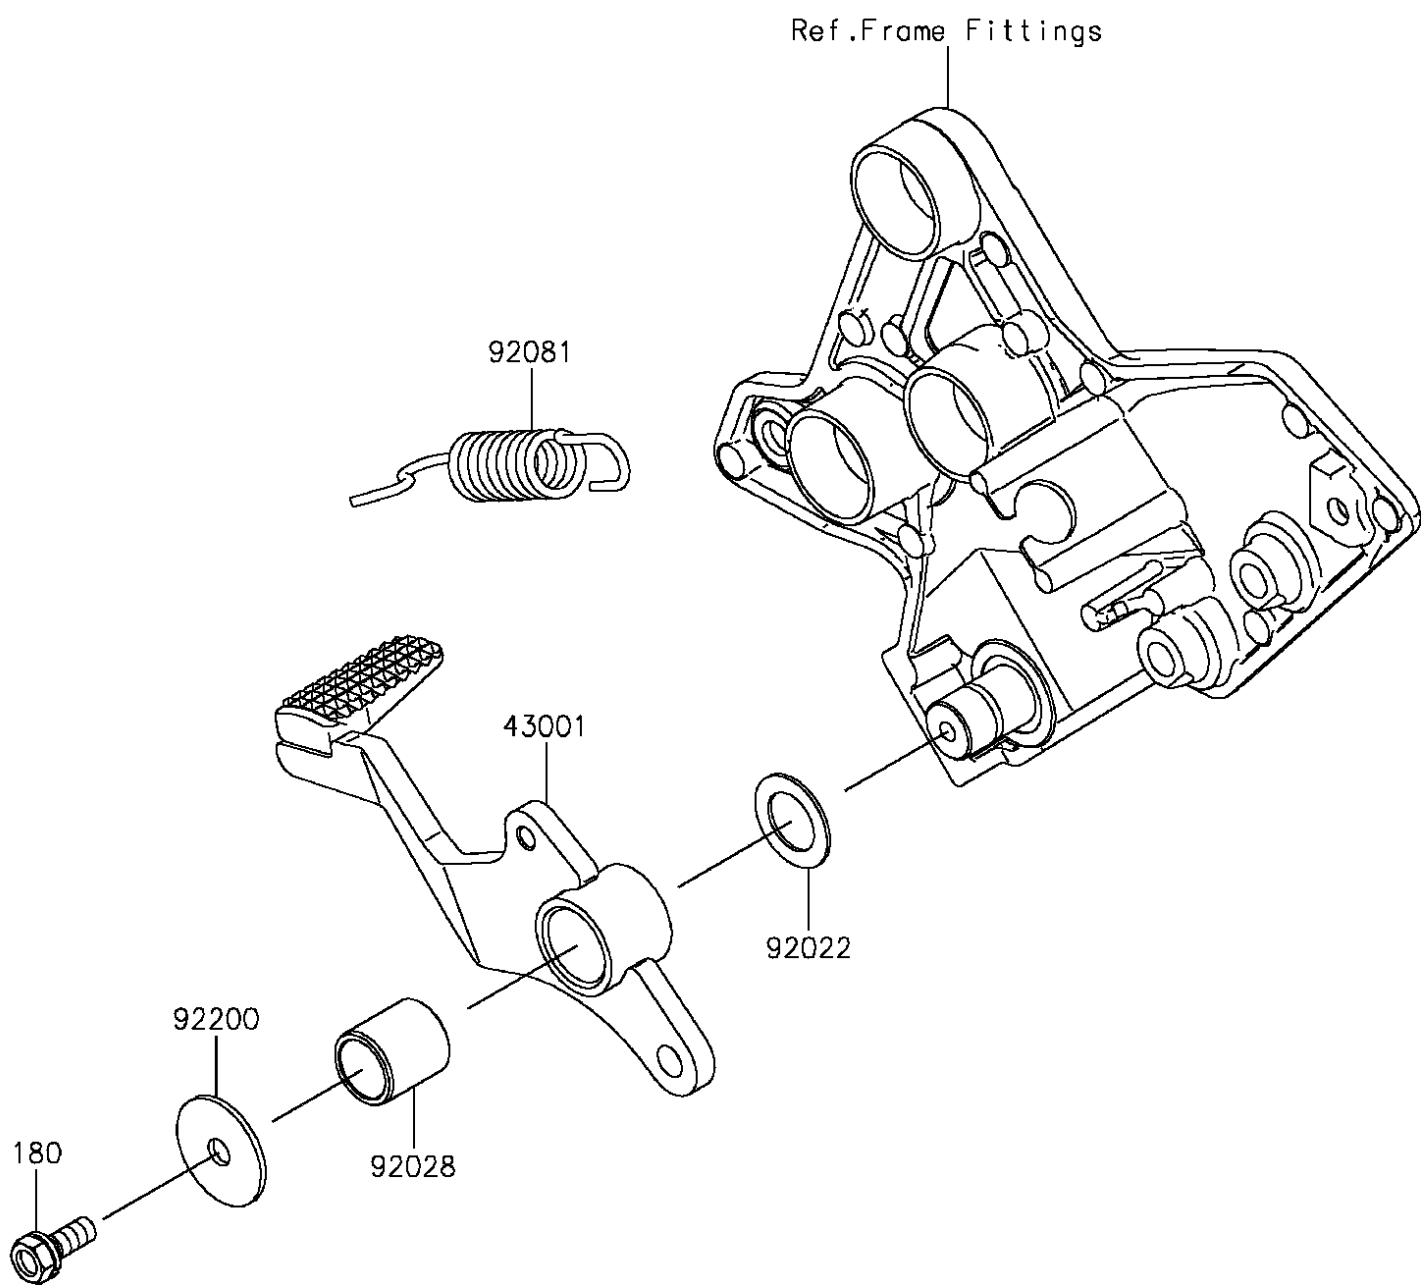

2015 VERSYS® 1000 ABS PARTS DIAGRAM

Brake Pedal

F2260

2015 VERSYS® 1000 ABS PARTS LIST

Brake Pedal

ITEM NAME	PART NUMBER	QUANTITY
BOLT-UPSET-WS,6X16 (Ref # 180)	180BA0616	1
LEVER-BRAKE,PEDAL (Ref # 43001)	43001-0735	1
WASHER,15.3X24X1 (Ref # 92022)	92022-326	1
BUSHING,BRAKE PEDAL (Ref # 92028)	92028-1282	1
SPRING,BRAKE PEDAL (Ref # 92081)	92081-1833	1
WASHER,7X28X1.6 (Ref # 92200)	92200-0279	1