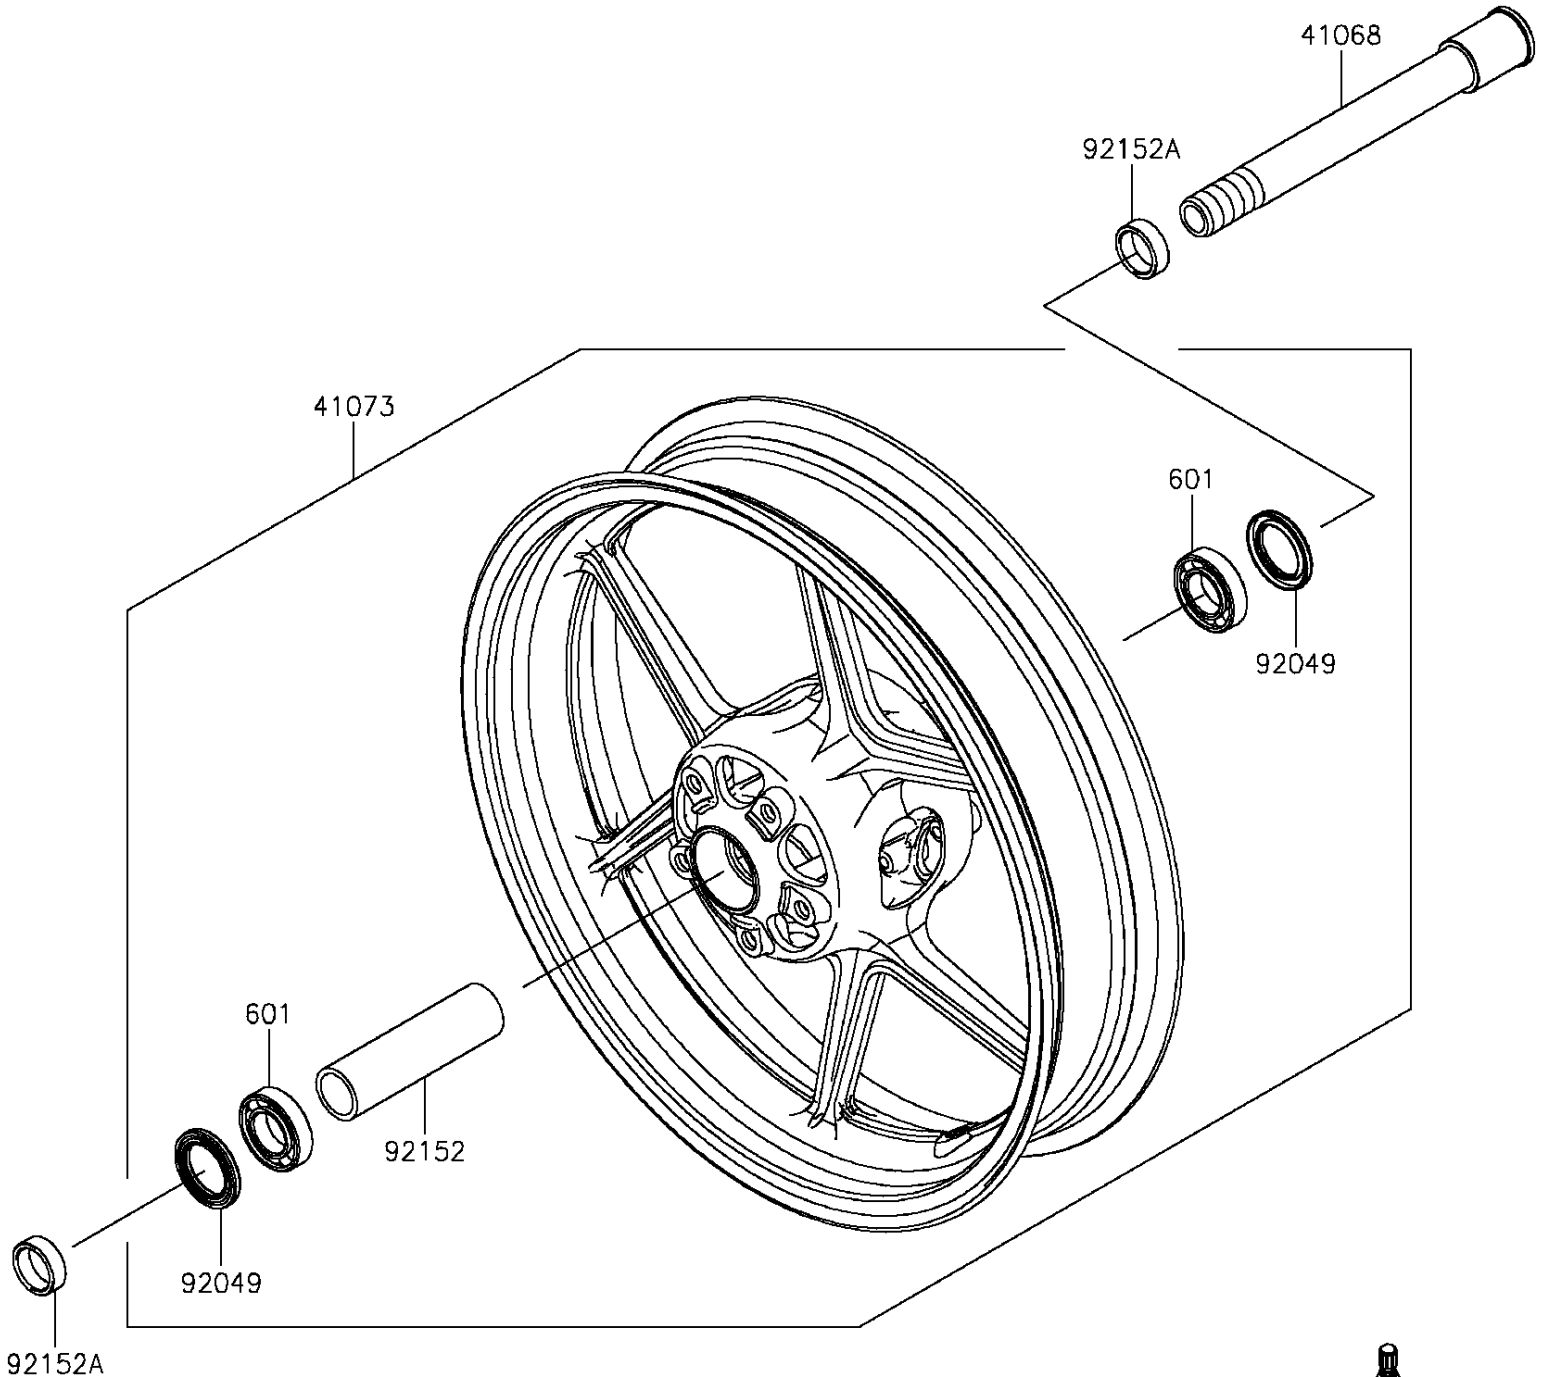

2015 VERSYS® 1000 ABS PARTS DIAGRAM

Front Hub

F2230

Ref. Wheels/Tires

2015 VERSYS® 1000 ABS PARTS LIST

Front Hub

ITEM NAME	PART NUMBER	QUANTITY
AXLE,FR (Ref # 41068)	41068-0595	1
WHEEL-ASSY,FR,G.BLACK (Ref # 41073)	41073-0592-18F	1
BEARING-BALL,#6005UU (Ref # 601)	601B6005UU	1
SEAL-OIL,BJN-C2 32X47X5 (Ref # 92049)	92049-0050	1
COLLAR,FR HUB,L=115 (Ref # 92152)	92152-0242	1
COLLAR,FR AXLE,L=10.5 (Ref # 92152A)	92152-0474	1