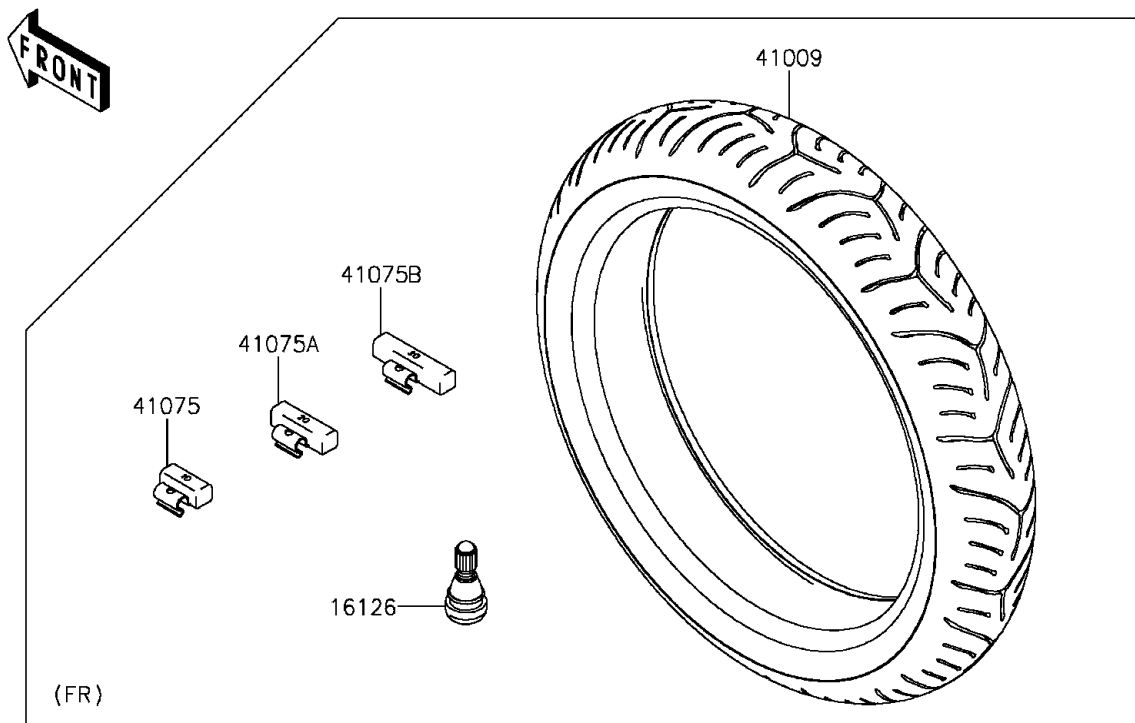

## 2015 VERSYS® 1000 ABS PARTS DIAGRAM

Wheels/Tires

F2210

## 2015 VERSYS® 1000 ABS PARTS LIST

Wheels/Tires

ITEM NAME	PART NUMBER	QUANTITY
VALVE,TIRE (Ref # 16126)	16126-1140	1
TIRE,FR,120/70ZR17 58W,T30F(B) (Ref # 41009)	41009-0577	1
TIRE,RR,180/55ZR17 73W,T30R(B) (Ref # 41009A)	41009-0578	1
BALANCER-WHEEL,10G,SILVER (Ref # 41075)	41075-0007	1
BALANCER-WHEEL,20G,SILVER (Ref # 41075A)	41075-0008	1
BALANCER-WHEEL,30G,SILVER (Ref # 41075B)	41075-0009	1