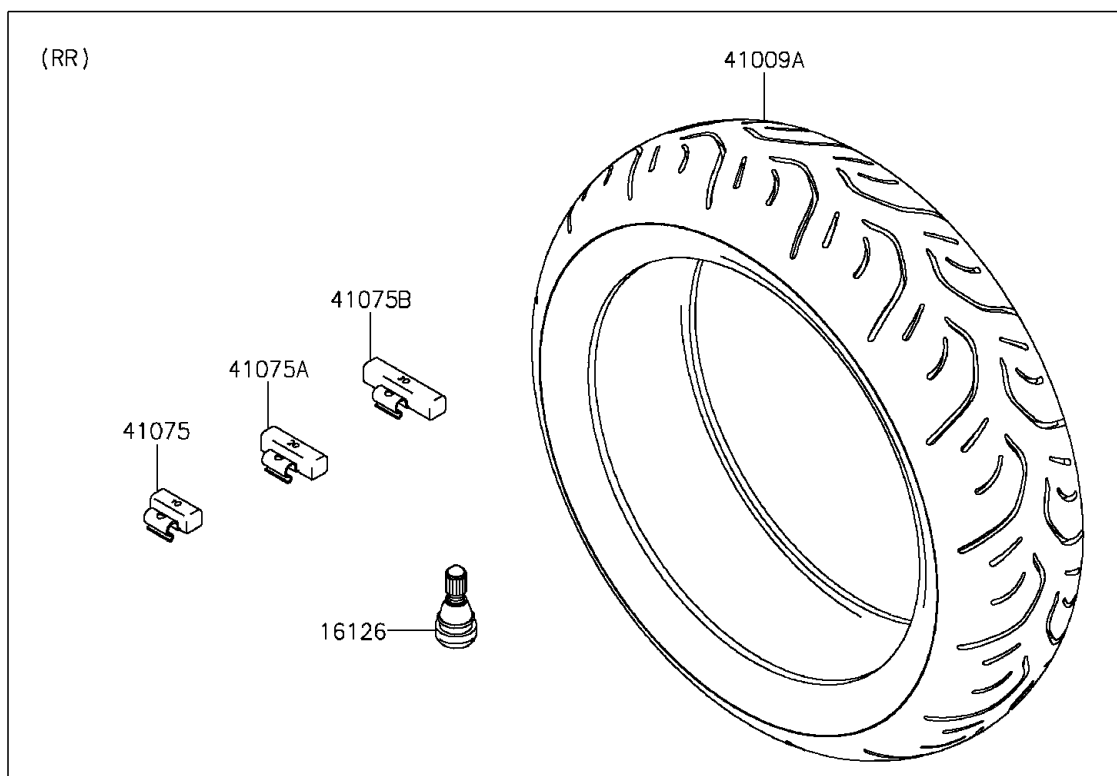

## 2015 VERSYS® 1000 ABS PARTS DIAGRAM

Wheels/Tires

F2210

## 2015 VERSYS® 1000 ABS PARTS LIST

Wheels/Tires

ITEM NAME	PART NUMBER	QUANTITY
VALVE,TIRE (Ref # 16126)	16126-1140	1
TIRE,FR,120/70ZR17 58W,T30F(B) (Ref # 41009)	41009-0577	1
TIRE,RR,180/55ZR17 73W,T30R(B) (Ref # 41009A)	41009-0578	1
BALANCER-WHEEL,10G,SILVER (Ref # 41075)	41075-0007	1
BALANCER-WHEEL,20G,SILVER (Ref # 41075A)	41075-0008	1
BALANCER-WHEEL,30G,SILVER (Ref # 41075B)	41075-0009	1