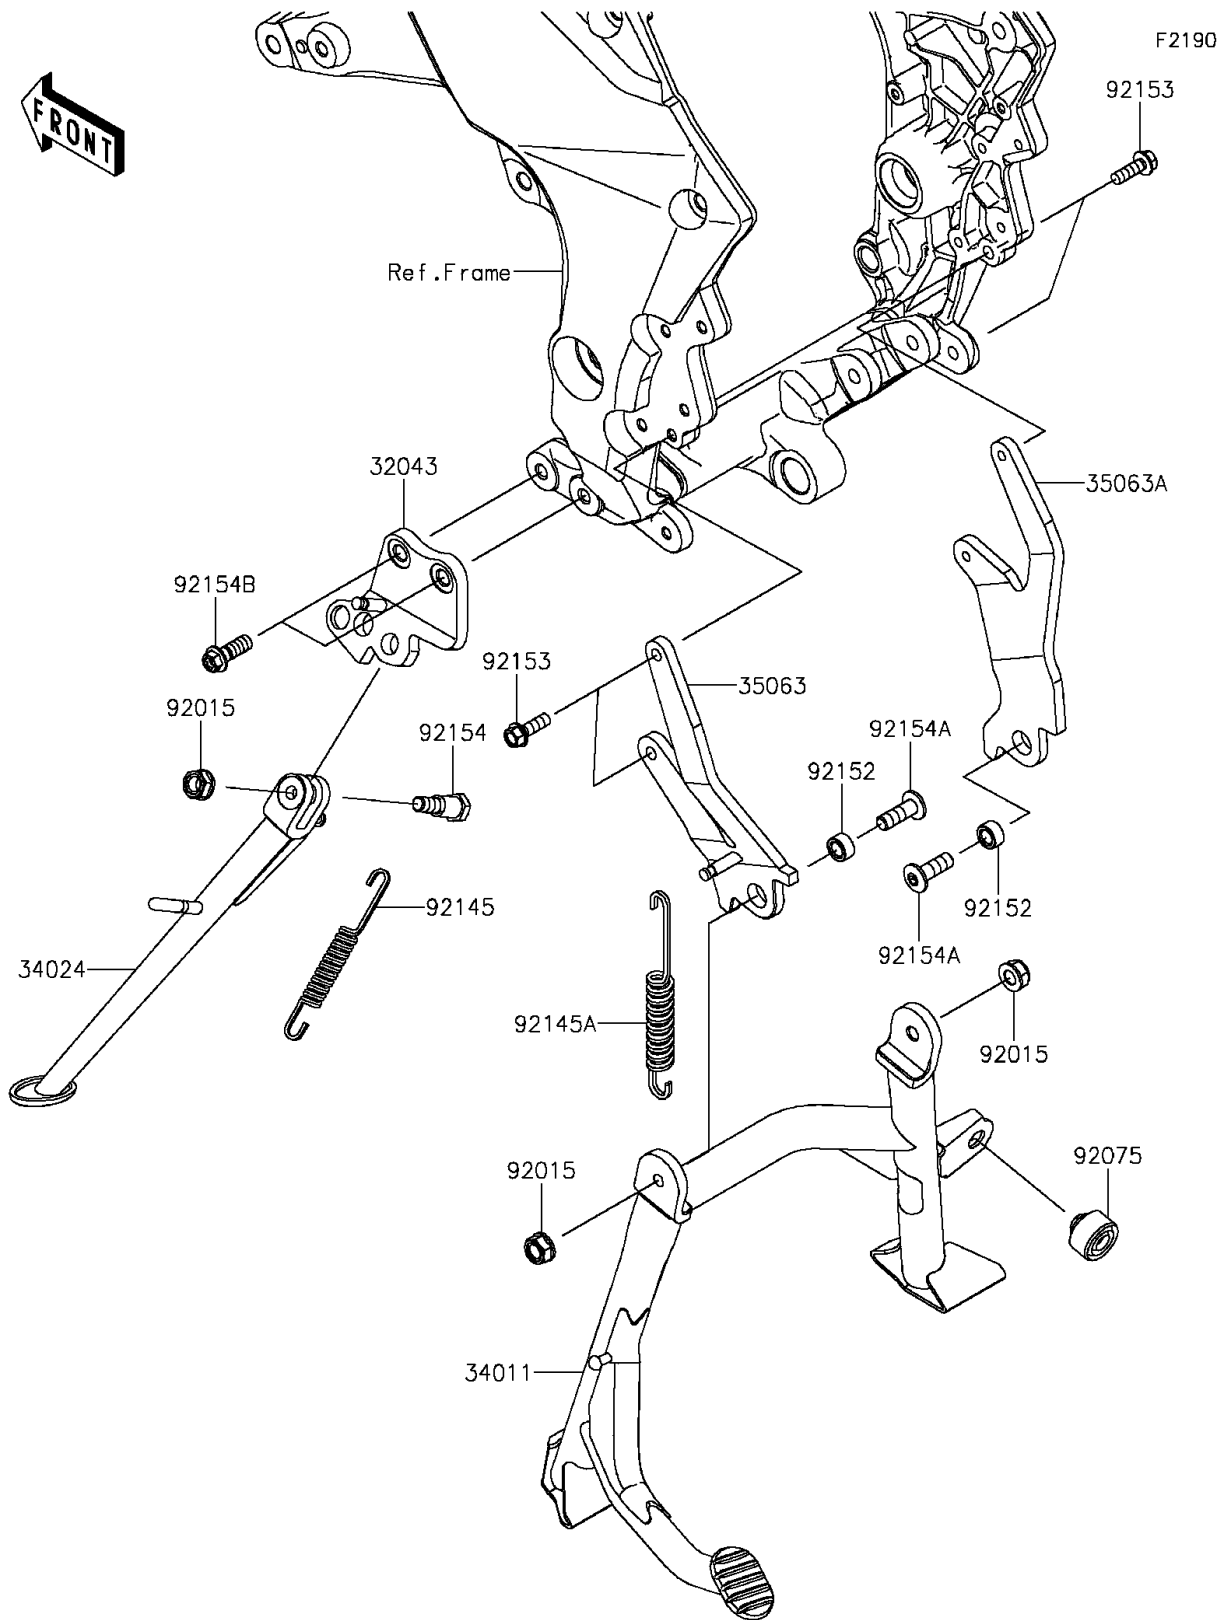

2015 VERSYS® 1000 ABS PARTS DIAGRAM

Stand(s)

2015 VERSYS® 1000 ABS PARTS LIST

Stand(s)

ITEM NAME	PART NUMBER	QUANTITY
BRACKET-STAND (Ref # 32043)	32043-0571	1
STAND-CENTER (Ref # 34011)	34011-0030	1
STAND-SIDE (Ref # 34024)	34024-0113	1
STAY,CENTER STAND,LH (Ref # 35063)	35063-0980	1
STAY,CENTER STAND,RH (Ref # 35063A)	35063-0981	1
NUT,LOCK,FLANGED,10MM (Ref # 92015)	92015-1717	1
DAMPER (Ref # 92075)	92075-015	1
SPRING,SIDE STAND (Ref # 92145)	92145-0562	1
SPRING,CENTER STAND (Ref # 92145A)	92145-1550	1
COLLAR,10X17X9 (Ref # 92152)	92152-1906	1
BOLT,FLANGED,8X25 (Ref # 92153)	92153-1768	1
BOLT,10X39 (Ref # 92154)	92154-0971	1
BOLT,SOCKET,10X30 (Ref # 92154A)	92154-1665	1
BOLT,FLANGED,10X28 (Ref # 92154B)	92154-1705	1