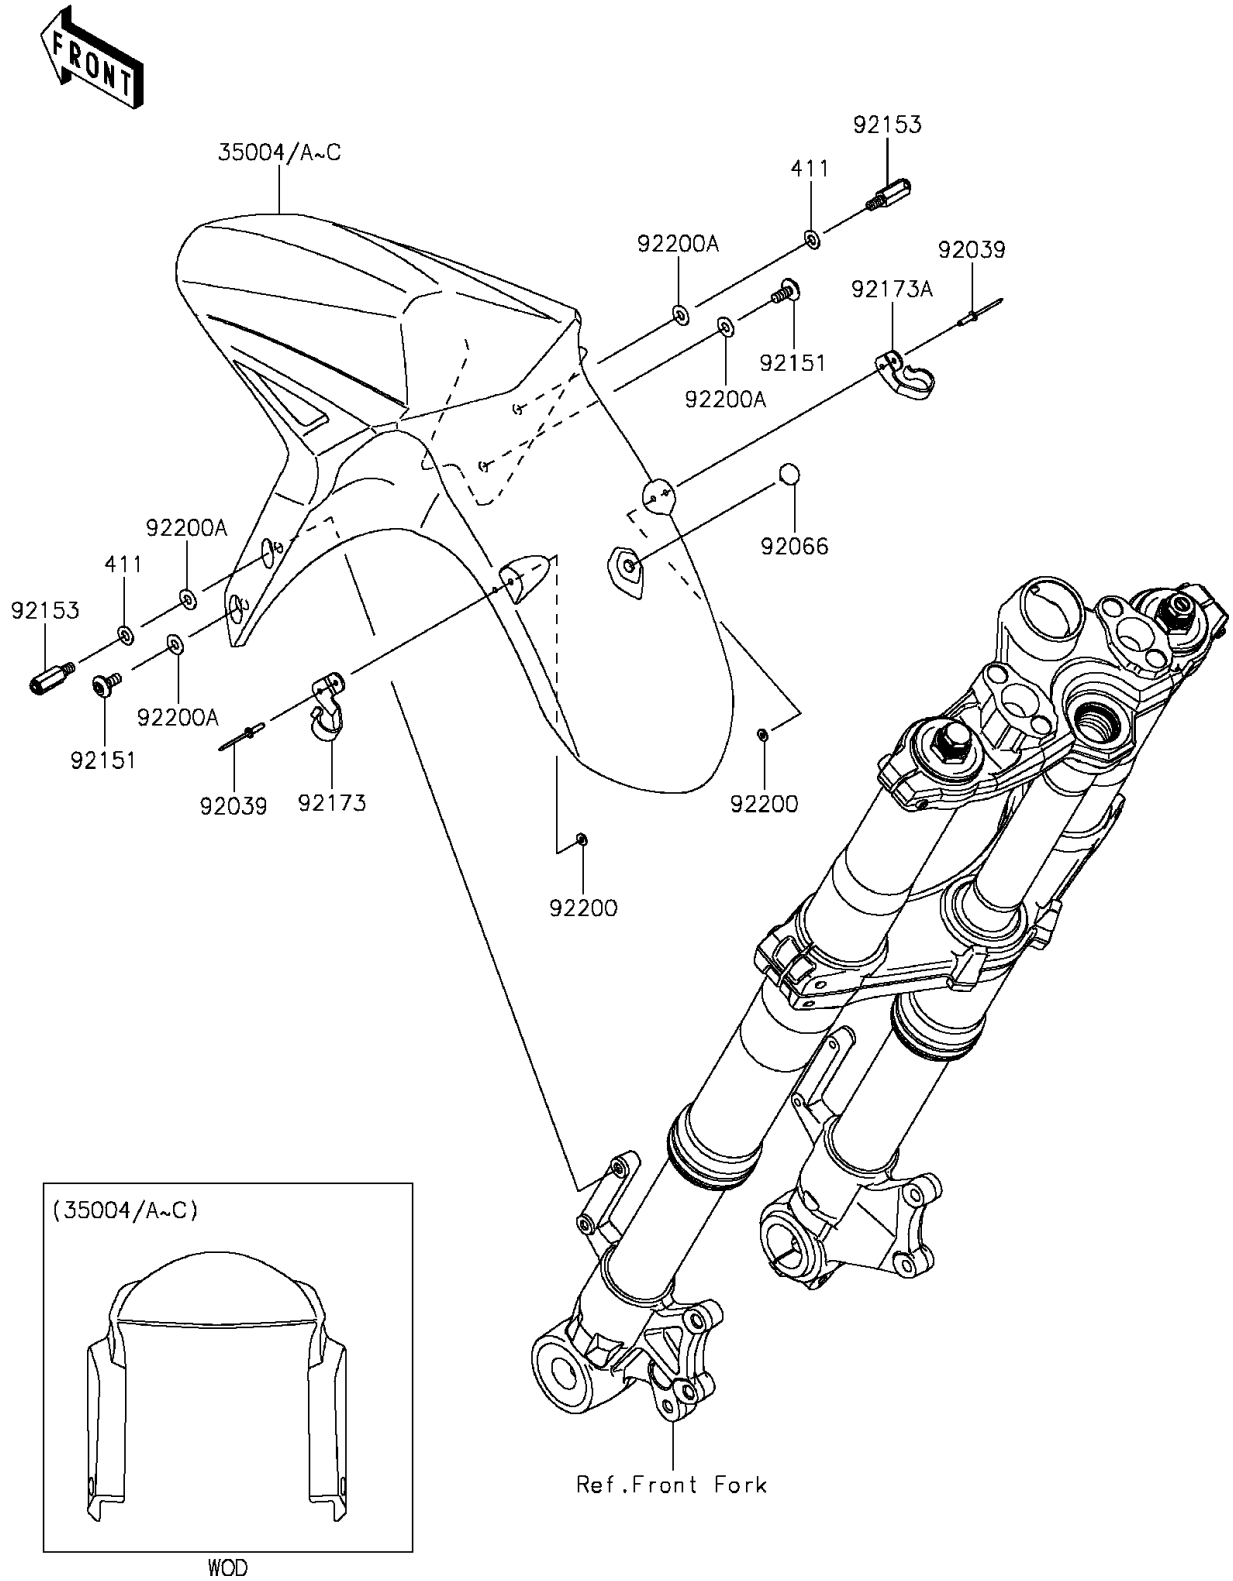

2015 VERSYS® 1000 ABS PARTS DIAGRAM

Front Fender(s)

F2171

2015 VERSYS® 1000 ABS PARTS LIST

Front Fender(s)

ITEM NAME	PART NUMBER	QUANTITY
FENDER-FRONT,C.B.ORANGE (Ref # 35004)	35004-0340-17L	1
FENDER-FRONT,F.EBONY (Ref # 35004A)	35004-0340-45L	1
WASHER-PLAIN,6MM (Ref # 411)	411AB0600	1
RIVET (Ref # 92039)	92039-0705	1
PLUG,ANCHOR CLIP (Ref # 92066)	92066-0741	1
BOLT,SOCKET,6X14 (Ref # 92151)	92151-1654	1
BOLT,6MM (Ref # 92153)	92153-1533	1
CLAMP,FR FENDER,LH (Ref # 92173)	92173-1312	1
CLAMP,FR FENDER,RH (Ref # 92173A)	92173-1313	1
WASHER,3.5X8X1 (Ref # 92200)	92200-1251	1
WASHER,6.5X14X1 (Ref # 92200A)	92200-1388	1