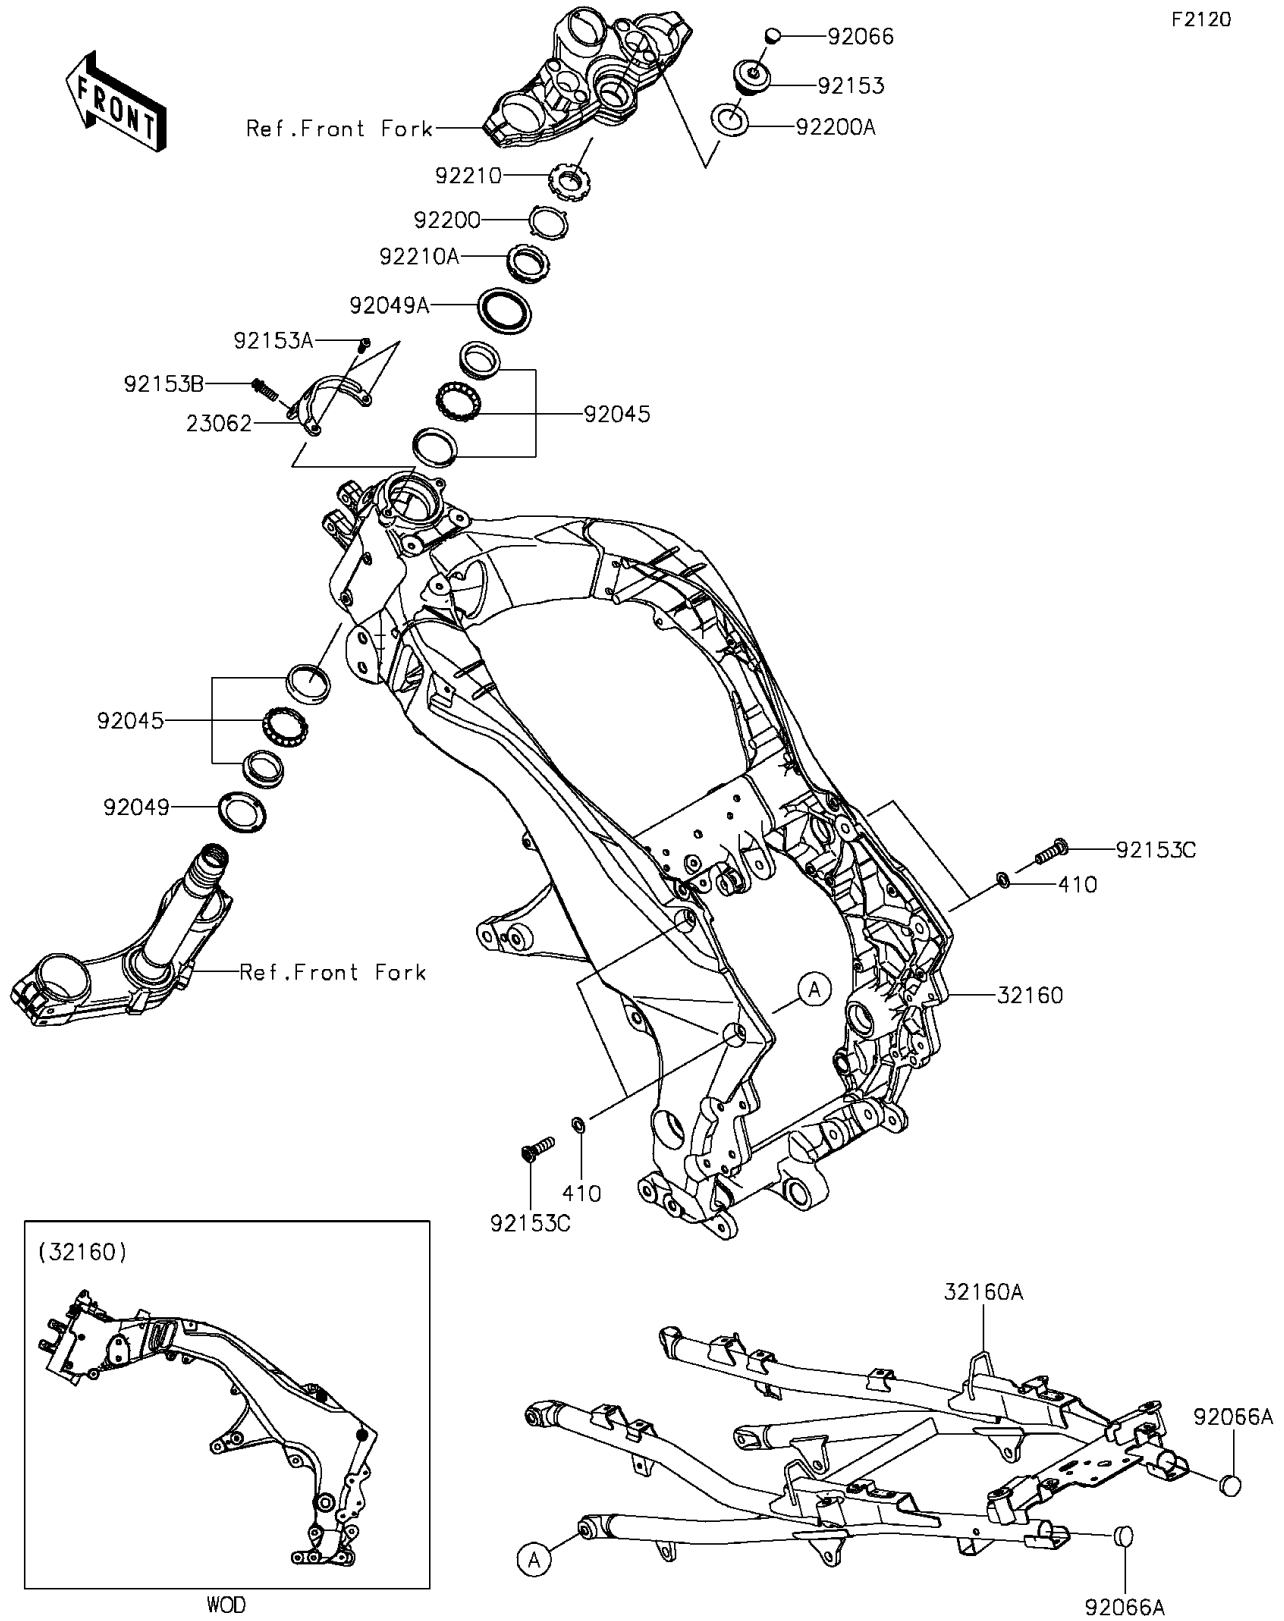

2015 VERSYS® 1000 ABS PARTS DIAGRAM

Frame

2015 VERSYS® 1000 ABS PARTS LIST

Frame

ITEM NAME	PART NUMBER	QUANTITY
BRACKET-COMP,HANDLE LOCK (Ref # 23062)	23062-0829	1
FRAME-COMP,MAIN,F.S.BLACK (Ref # 32160)	32160-0738-18R	1
FRAME-COMP,RR,F.S.BLACK (Ref # 32160A)	32160-0739-18R	1
WASHER-PLAIN-SMALL,10MM (Ref # 410)	410AA1000	1
BEARING-BALL,SF07A17PX1V1 (Ref # 92045)	92045-1384	1
SEAL-OIL,DS35X55X4 (Ref # 92049)	92049-0022	1
SEAL-OIL,43X55.5X8.6 (Ref # 92049A)	92049-0742	1
PLUG (Ref # 92066)	92066-0071	1
PLUG (Ref # 92066A)	92066-0749	1
BOLT,26MM (Ref # 92153)	92153-0474	1
BOLT,TORX,6X16 (Ref # 92153A)	92153-0967	1
BOLT,TORX,8X22 (Ref # 92153B)	92153-1273	1
BOLT,SOCKET,10X35 (Ref # 92153C)	92153-1904	1
WASHER (Ref # 92200)	92200-0036	1
WASHER,27X42X2.3 (Ref # 92200A)	92200-0081	1
NUT,35MM (Ref # 92210)	92210-0095	1
NUT,35MM (Ref # 92210A)	92210-0823	1