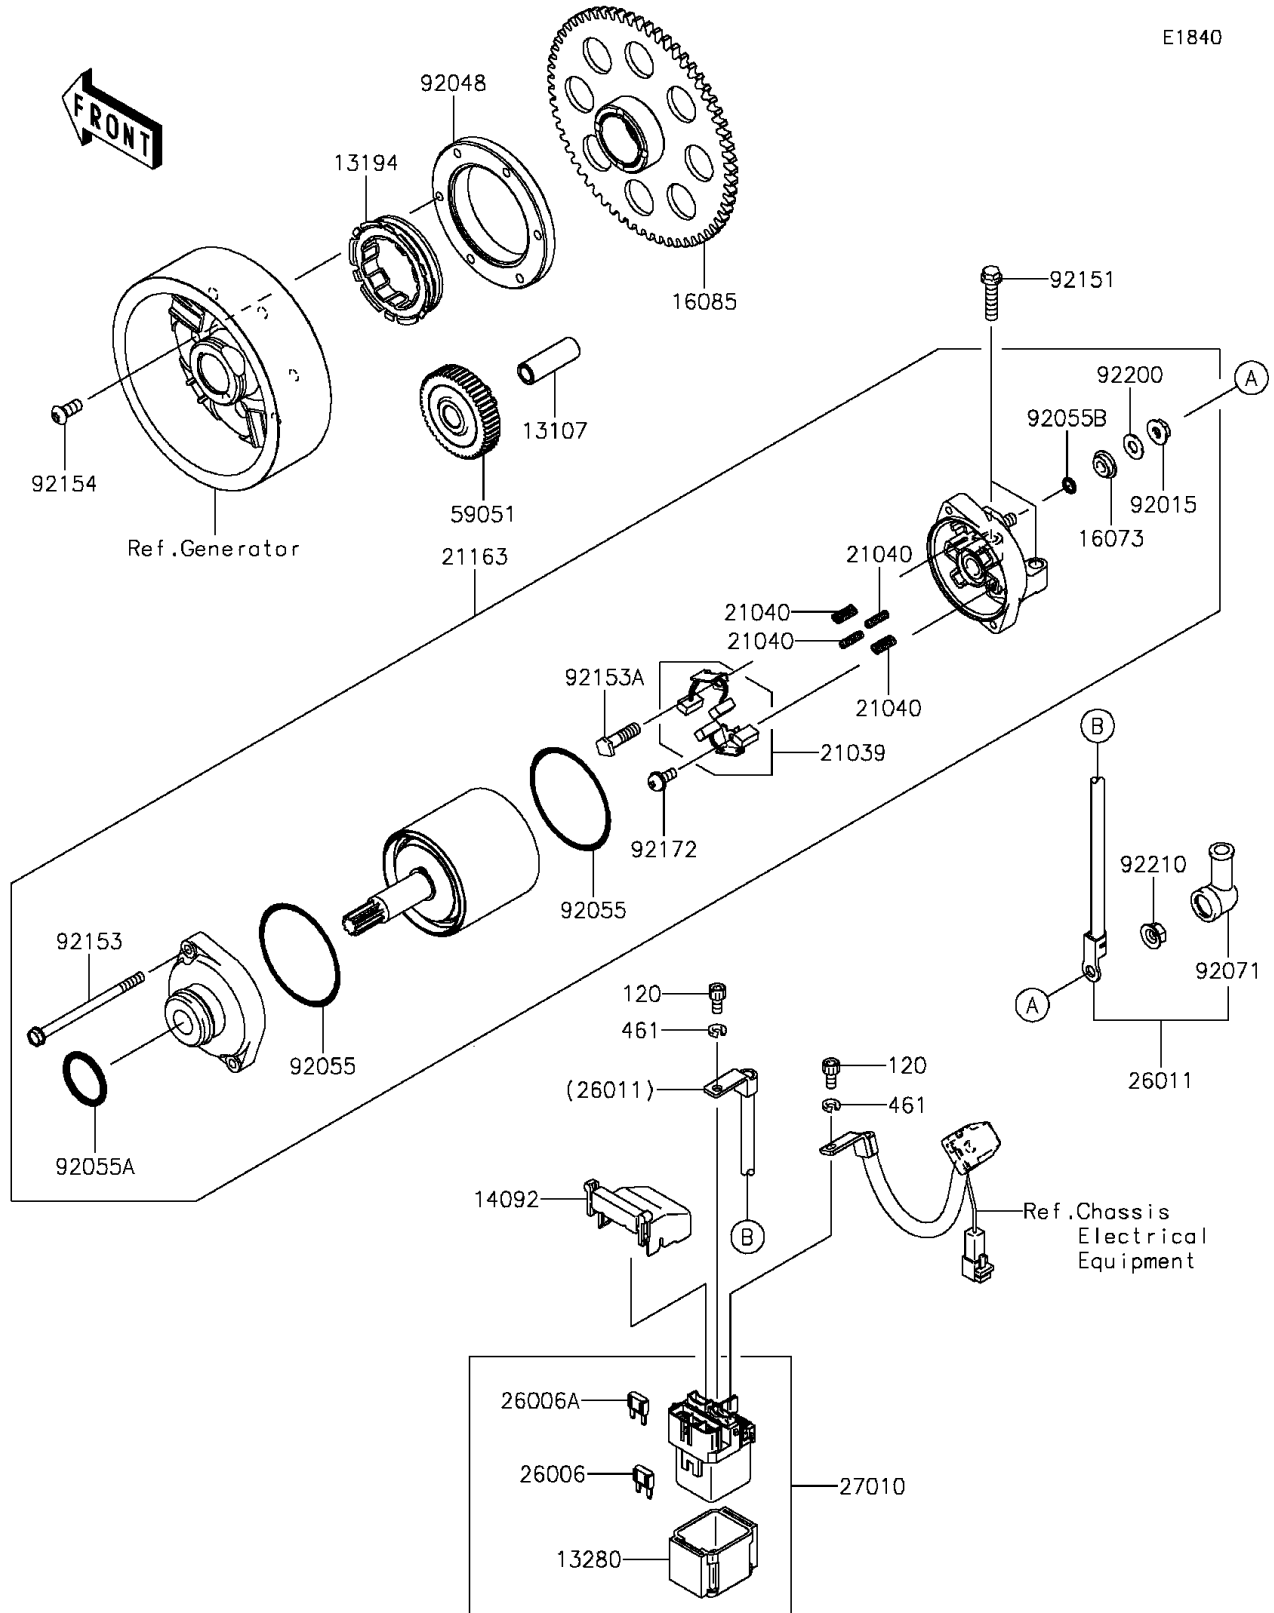

2015 VERSYS® 1000 ABS PARTS DIAGRAM

Starter Motor

E1840

2015 VERSYS® 1000 ABS PARTS LIST

Starter Motor

ITEM NAME	PART NUMBER	QUANTITY
BOLT-SOCKET,5X10 (Ref # 120)	120CB0510	1
SHAFT,IDLER GEAR (Ref # 13107)	13107-1377	1
CLUTCH-ONEWAY (Ref # 13194)	13194-1096	1
HOLDER,MAGNETIC SWITCH (Ref # 13280)	13280-0814	1
COVER (Ref # 14092)	14092-0109	1
INSULATOR (Ref # 16073)	16073-0053	1
GEAR,CLUTCH ONEWAY (Ref # 16085)	16085-0609	1
BRUSH,CARBON (Ref # 21039)	21039-0004	1
SPRING-BRUSH (Ref # 21040)	21040-0003	1
STARTER-ELECTRIC (Ref # 21163)	21163-0748	1
FUSE,MINI BLADE,15A,BLUE (Ref # 26006)	26006-0001	1
FUSE,MINI BLADE,30A,GREEN (Ref # 26006A)	26006-1080	1
WIRE-LEAD (Ref # 26011)	26011-0768	1
SWITCH (Ref # 27010)	27010-0770	1
WASHER-SPRING,5MM (Ref # 461)	461DB0500	1
GEAR-SPUR,IDLER (Ref # 59051)	59051-0762	1
NUT,STARTER MOTOR (Ref # 92015)	92015-1476	1
RACE (Ref # 92048)	92048-0018	1
RING-O (Ref # 92055)	92055-0136	1
RING-O (Ref # 92055A)	92055-1276	1
RING-O,4.5X2.0 (Ref # 92055B)	92055-1370	1
GROMMET (Ref # 92071)	92071-0024	1
BOLT,FLANGED-SMALL,6X25 (Ref # 92151)	92151-1930	1
BOLT (Ref # 92153)	92153-1850	1
BOLT (Ref # 92153A)	92153-1866	1
BOLT,TORX,6X14 (Ref # 92154)	92154-1225	1
SCREW (Ref # 92172)	92172-0334	1
WASHER (Ref # 92200)	92200-0386	1
NUT,6MM (Ref # 92210)	92210-0188	1