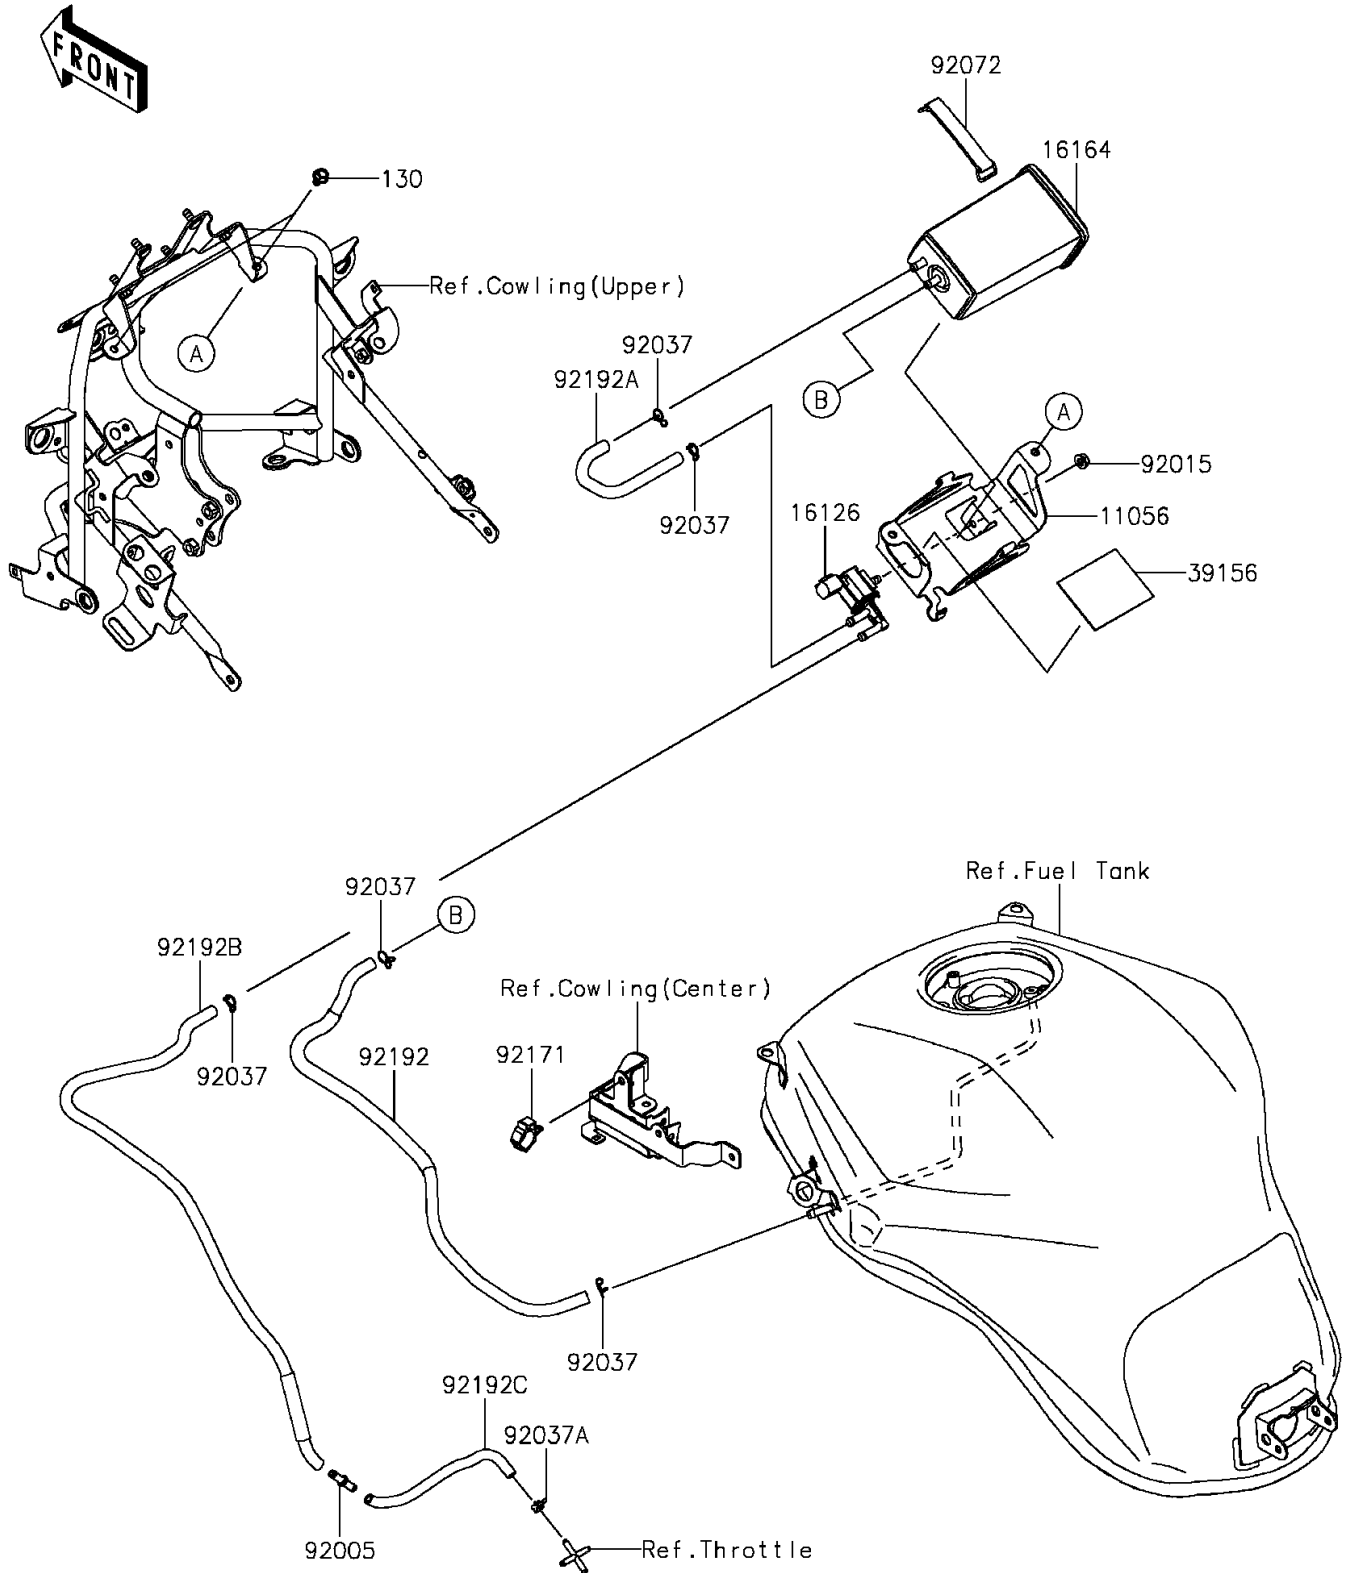

2015 VERSYS® 1000 ABS PARTS DIAGRAM

Fuel Evaporative System(CA)

E1650

2015 VERSYS® 1000 ABS PARTS LIST

Fuel Evaporative System(CA)

ITEM NAME	PART NUMBER	QUANTITY
BRACKET,CANISTER (Ref # 11056)	11056-4205	1
BOLT-FLANGED,6X10 (Ref # 130)	130BA0610	1
VALVE,SOLENOID (Ref # 16126)	16126-0705	1
CANISTER (Ref # 16164)	16164-0012	1
PAD,CANISTER BRACKET (Ref # 39156)	39156-1871	1
FITTING (Ref # 92005)	92005-0721	1
NUT,FLANGED,6MM (Ref # 92015)	92015-1367	1
CLAMP (Ref # 92037)	92037-1712	1
CLAMP,7.8MM (Ref # 92037A)	92037-2116	1
BAND,TOOL,L=82 (Ref # 92072)	92072-1294	1
CLAMP,BRAKE HOSE (Ref # 92171)	92171-0316	1
TUBE,TANK-CANISTER (Ref # 92192)	92192-1396	1
TUBE,CANISTER-VALVE (Ref # 92192A)	92192-1397	1
TUBE,VALVE-THB(VALVE SIDE) (Ref # 92192B)	92192-1398	1
TUBE,VALVE-THB(THB SIDE) (Ref # 92192C)	92192-1399	1