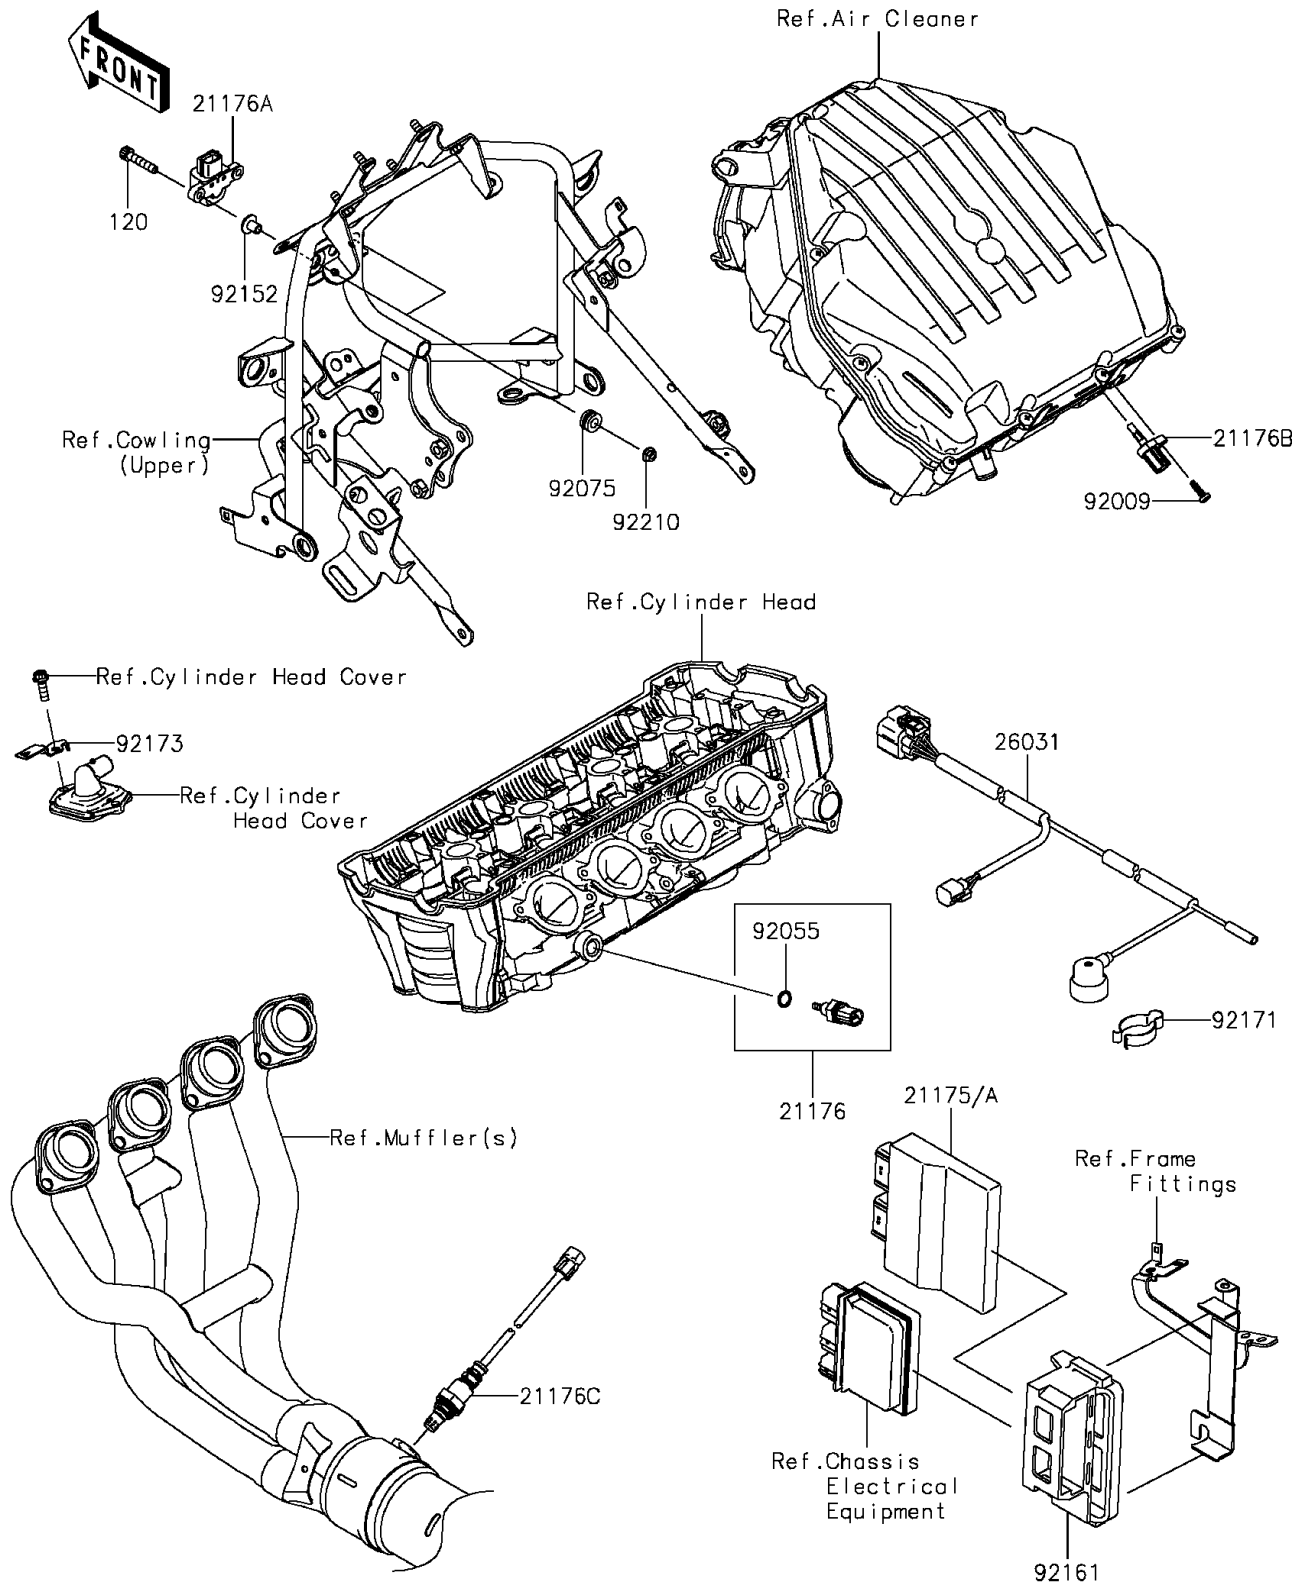

## 2015 VERSYS® 1000 ABS PARTS DIAGRAM

Fuel Injection

E1530

## 2015 VERSYS® 1000 ABS PARTS LIST

Fuel Injection

ITEM NAME	PART NUMBER	QUANTITY
BOLT-SOCKET,5X25 (Ref # 120)	120CA0525	1
CONTROL UNIT-ELECTRONIC (Ref # 21175)	21175-0952	1
CONTROL UNIT-ELECTRONIC (Ref # 21175A)	21175-0973	1
SENSOR,WATER TEMP (Ref # 21176)	21176-0009	1
SENSOR,VEHICLE-DOWN (Ref # 21176A)	21176-0026	1
SENSOR,AIR TEMPERATURE (Ref # 21176B)	21176-0048	1
SENSOR,OXYGEN (Ref # 21176C)	21176-0132	1
HARNESS,SUB (Ref # 26031)	26031-1674	1
SCREW,TAPPING,5X16 (Ref # 92009)	92009-1984	1
RING-O,9.5X1.9 (Ref # 92055)	92055-0016	1
DAMPER (Ref # 92075)	92075-1912	1
COLLAR (Ref # 92152)	92152-1625	1
DAMPER (Ref # 92161)	92161-0356	1
CLAMP,CABLE (Ref # 92171)	92171-1283	1
CLAMP (Ref # 92173)	92173-0126	1
NUT,FLANGED,5MM (Ref # 92210)	92210-0007	1