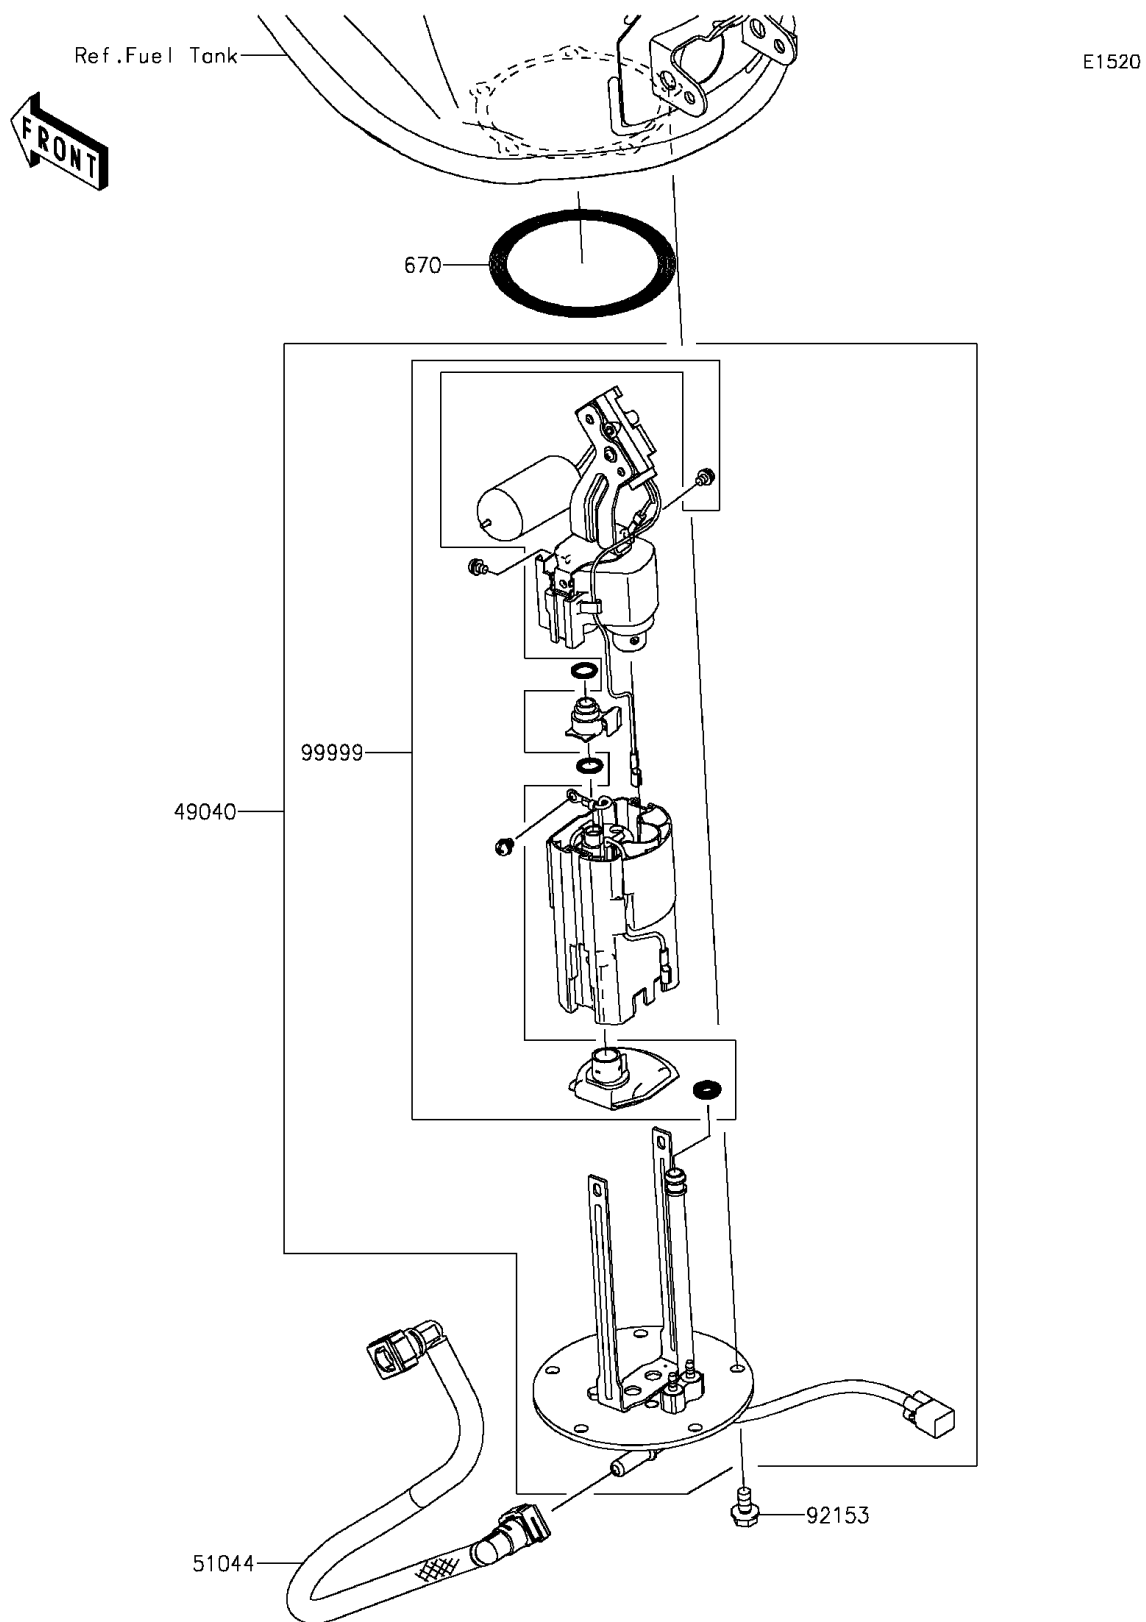

2015 VERSYS® 1000 ABS PARTS DIAGRAM

Fuel Pump

2015 VERSYS® 1000 ABS PARTS LIST

Fuel Pump

ITEM NAME	PART NUMBER	QUANTITY
PUMP-FUEL (Ref # 49040)	49040-0709	1
TUBE-ASSY,FUEL (Ref # 51044)	51044-0088	1
O RING (Ref # 670)	670E5075	1
BOLT,FLANGED,6X12 (Ref # 92153)	92153-1295	1
KIT,FUEL FILTER (Ref # 99999)	99999-0522	1