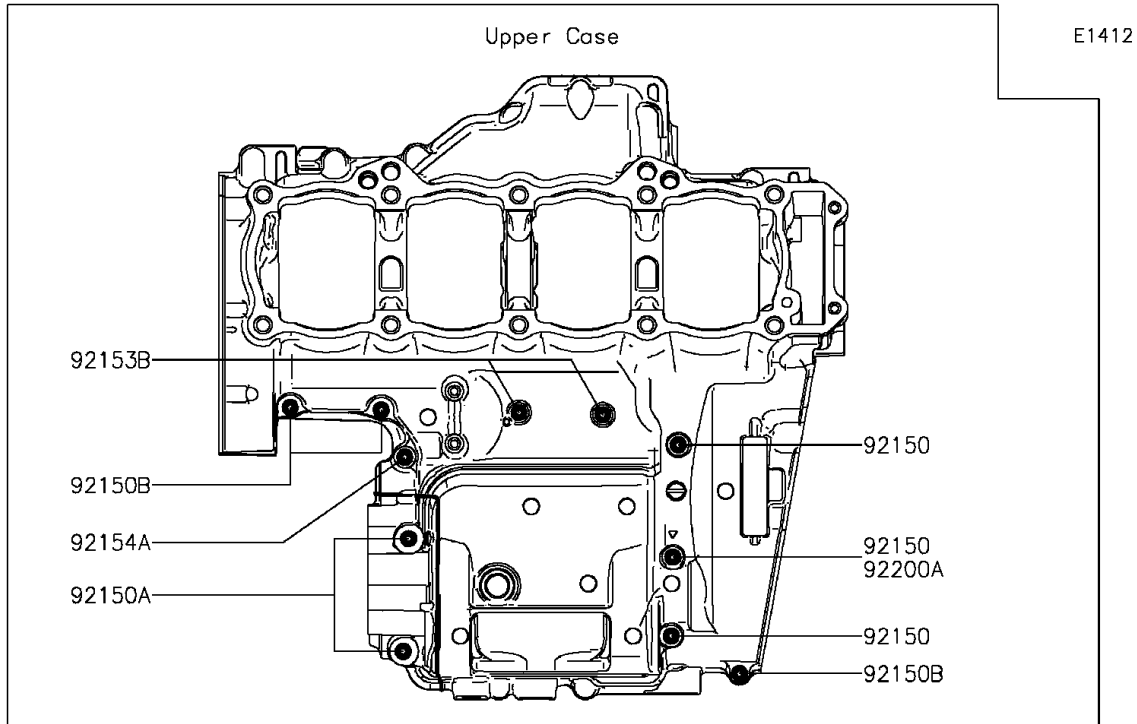

## 2015 VERSYS® 1000 ABS PARTS DIAGRAM

Crankcase Bolt Pattern

## 2015 VERSYS® 1000 ABS PARTS LIST

Crankcase Bolt Pattern

ITEM NAME	PART NUMBER	QUANTITY
BOLT,FLANGED,7X85 (Ref # 92150)	92150-1251	1
BOLT,8X70 (Ref # 92150A)	92150-1483	1
BOLT,6X40 (Ref # 92150B)	92150-1794	1
BOLT,FLANGED,7X45 (Ref # 92151)	92151-1539	1
BOLT,FLANGED,9X100 (Ref # 92153)	92153-0447	1
BOLT,FLANGED,7X60 (Ref # 92153A)	92153-1045	1
BOLT,FLANGED,6X68 (Ref # 92153B)	92153-1637	1
BOLT,FLANGED,9X90 (Ref # 92154)	92154-0248	1
BOLT,FLANGED,7X50 (Ref # 92154A)	92154-0372	1
WASHER,9.2X19X2.3 (Ref # 92200)	92200-0115	1
WASHER (Ref # 92200A)	92200-0556	1