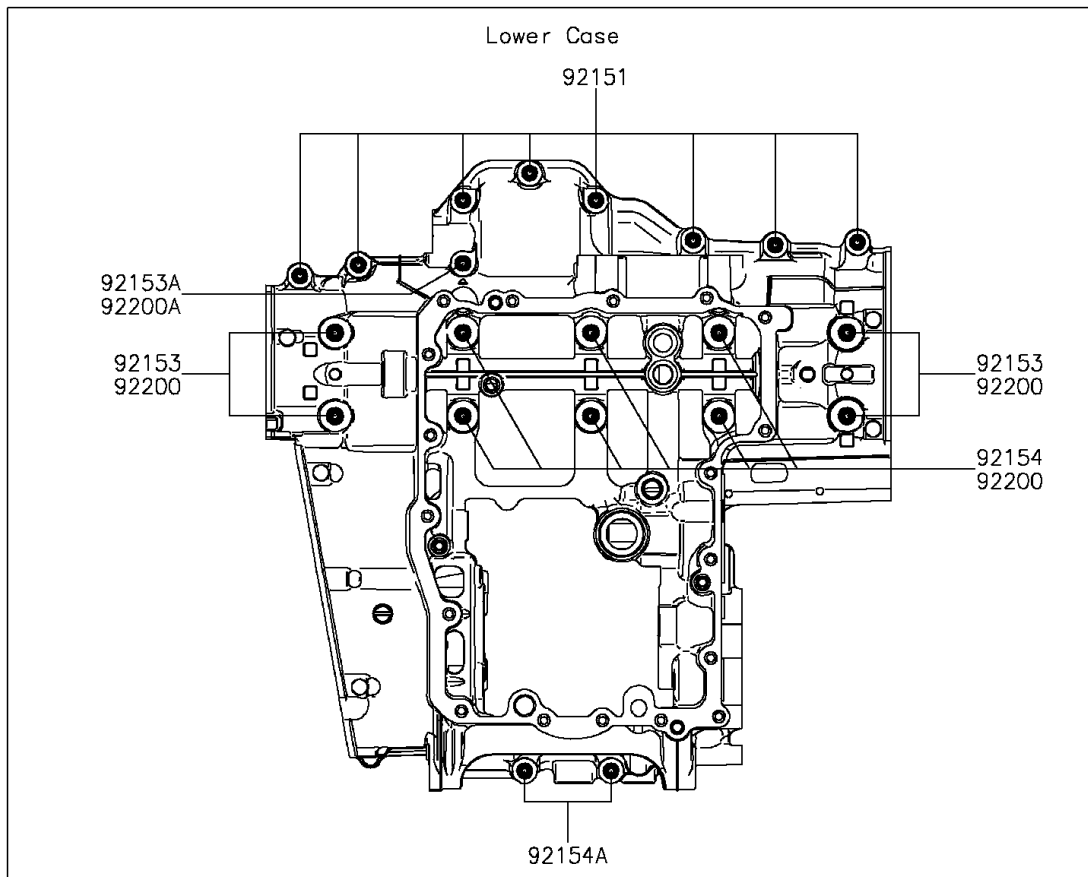

## 2015 VERSYS® 1000 ABS PARTS DIAGRAM

Crankcase Bolt Pattern

## 2015 VERSYS® 1000 ABS PARTS LIST

Crankcase Bolt Pattern

ITEM NAME	PART NUMBER	QUANTITY
BOLT,FLANGED,7X85 (Ref # 92150)	92150-1251	1
BOLT,8X70 (Ref # 92150A)	92150-1483	1
BOLT,6X40 (Ref # 92150B)	92150-1794	1
BOLT,FLANGED,7X45 (Ref # 92151)	92151-1539	1
BOLT,FLANGED,9X100 (Ref # 92153)	92153-0447	1
BOLT,FLANGED,7X60 (Ref # 92153A)	92153-1045	1
BOLT,FLANGED,6X68 (Ref # 92153B)	92153-1637	1
BOLT,FLANGED,9X90 (Ref # 92154)	92154-0248	1
BOLT,FLANGED,7X50 (Ref # 92154A)	92154-0372	1
WASHER,9.2X19X2.3 (Ref # 92200)	92200-0115	1
WASHER (Ref # 92200A)	92200-0556	1