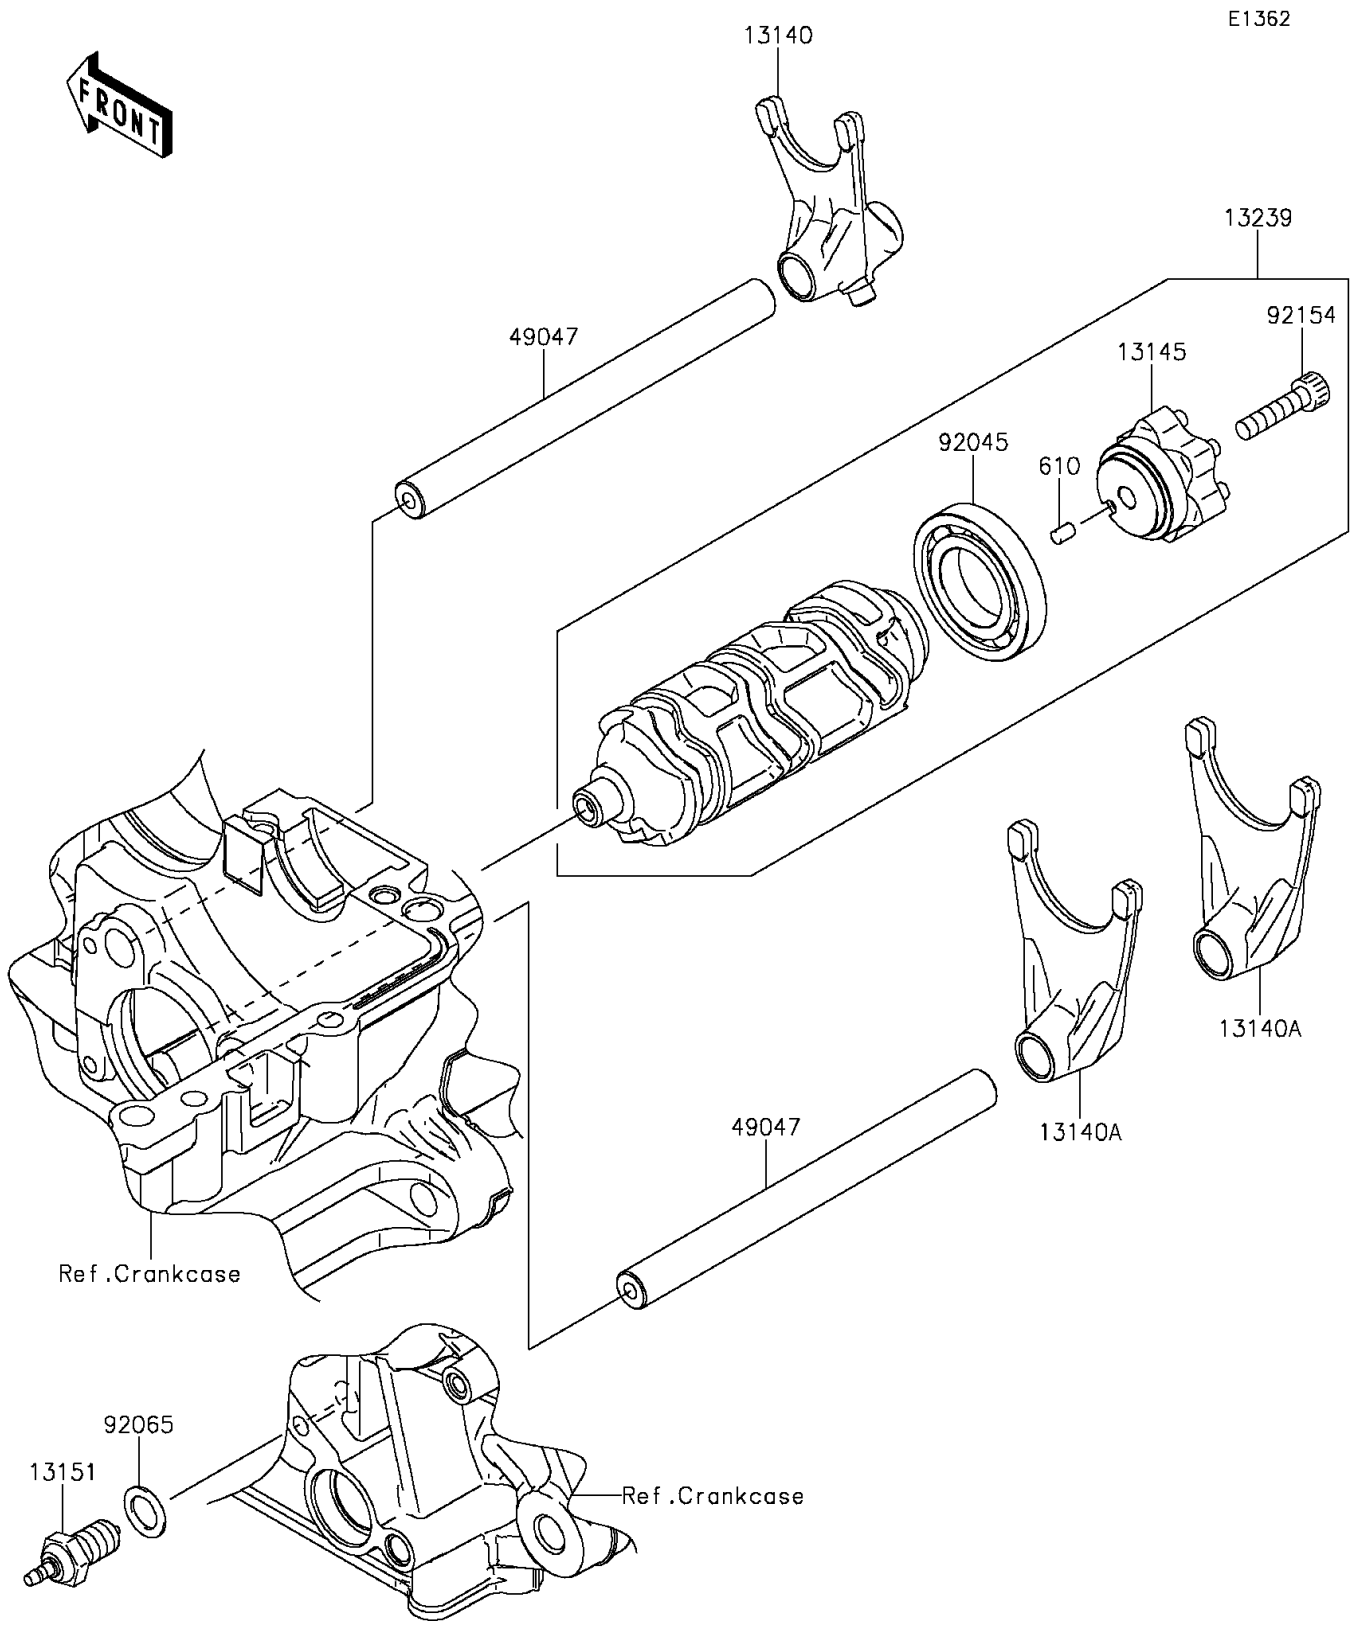

2015 VERSYS® 1000 ABS PARTS DIAGRAM

Gear Change Drum/Shift Fork(s)

2015 VERSYS® 1000 ABS PARTS LIST

Gear Change Drum/Shift Fork(s)

| ITEM NAME | PART NUMBER | QUANTITY |
|----------------------------------|-------------|----------|
| FORK-SHIFT (Ref # 13140) | 13140-0061 | 1 |
| FORK-SHIFT (Ref # 13140A) | 13140-0062 | 1 |
| CAM-CHANGE DRUM (Ref # 13145) | 13145-0048 | 1 |
| SWITCH-COMP (Ref # 13151) | 13151-1085 | 1 |
| DRUM-ASSY-CHANGE (Ref # 13239) | 13239-0034 | 1 |
| ROD-SHIFT (Ref # 49047) | 49047-0023 | 1 |
| ROLLER,4X6 (Ref # 610) | 610A0406 | 1 |
| BEARING-BALL,16005 (Ref # 92045) | 92045-1045 | 1 |
| GASKET,10.5X16X1 (Ref # 92065) | 92065-058 | 1 |
| BOLT,SOCKET,6X25 (Ref # 92154) | 92154-0477 | 1 |