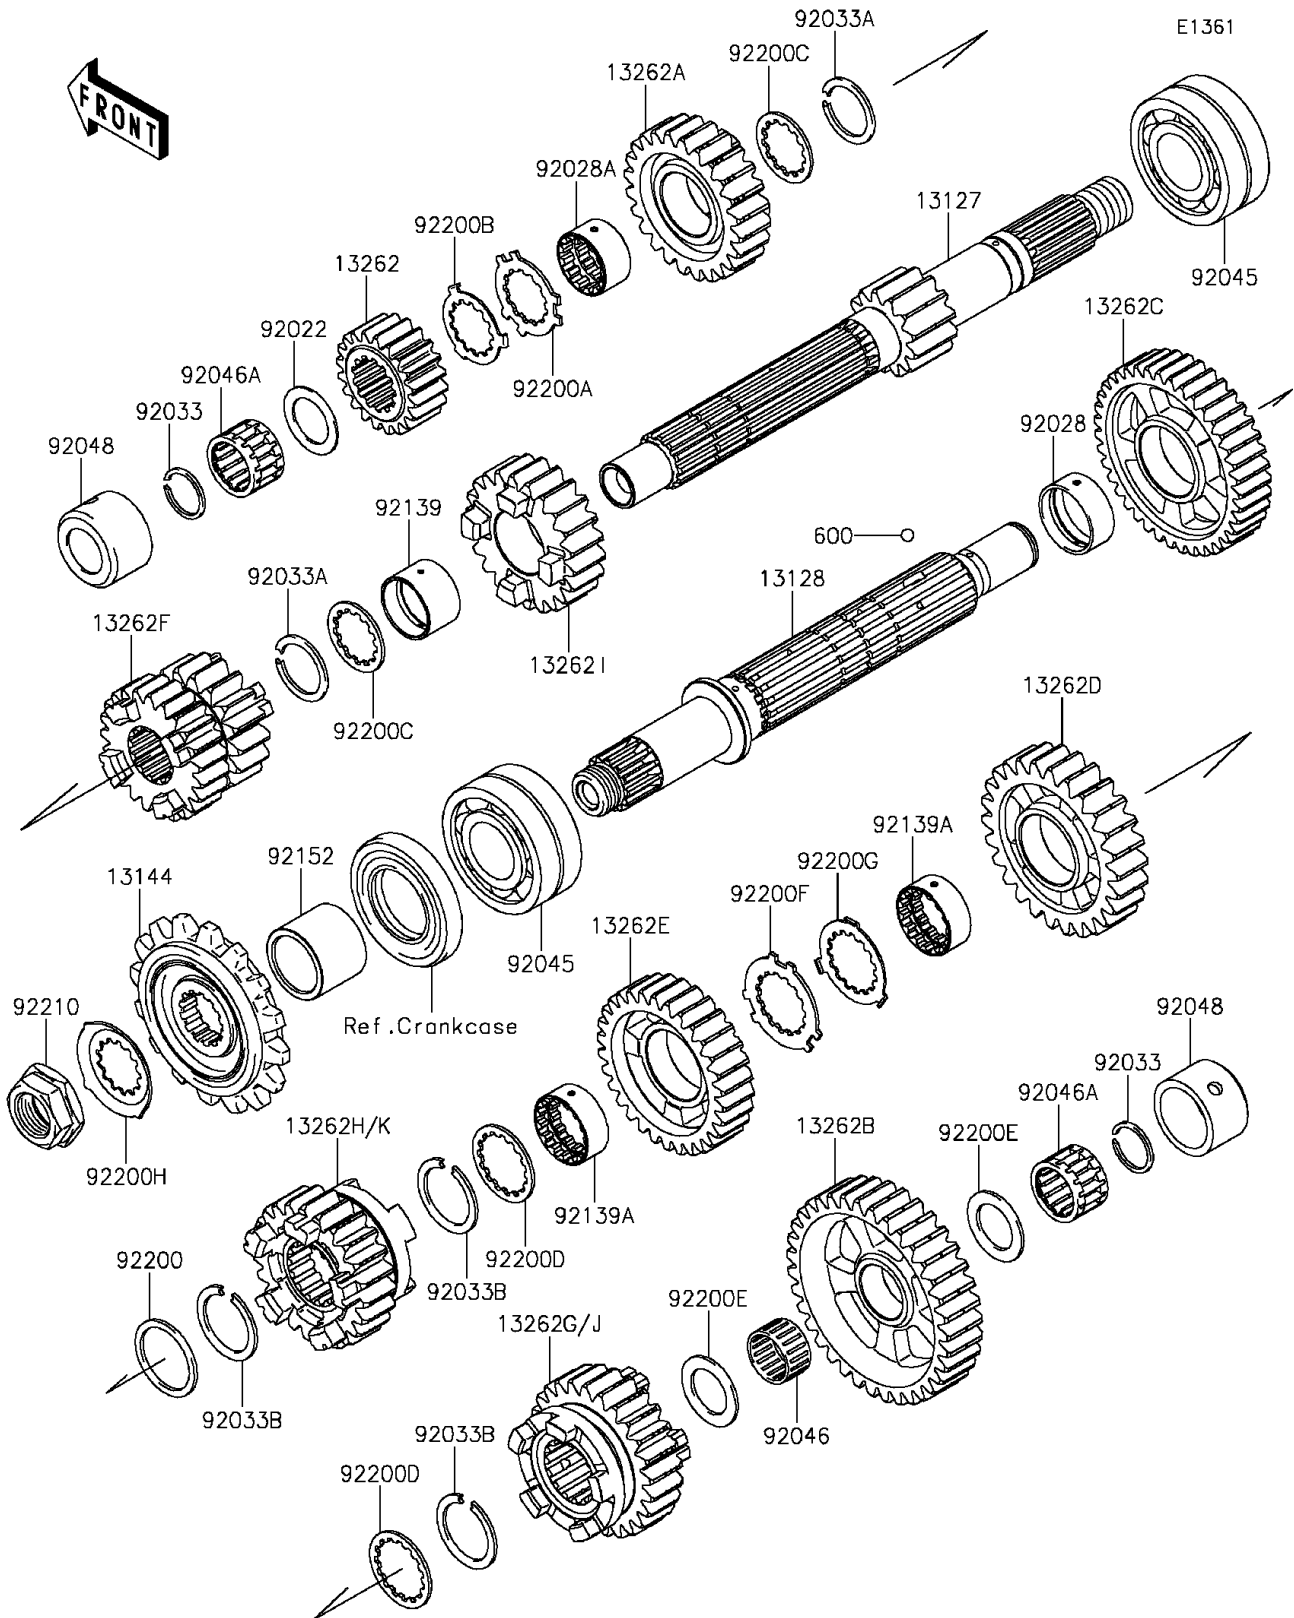

2015 VERSYS® 1000 ABS PARTS DIAGRAM

Transmission

2015 VERSYS® 1000 ABS PARTS LIST

Transmission

ITEM NAME	PART NUMBER	QUANTITY
SHAFT-TRANSMISSION INPUT (Ref # 13127)	13127-0635	1
SHAFT-TRANSMISSION OUTPUT (Ref # 13128)	13128-0054	1
SPROCKET-OUTPUT,15T (Ref # 13144)	13144-0070	1
GEAR,INPUT 2ND,20T (Ref # 13262)	13262-0753	1
GEAR,INPUT TOP,24T (Ref # 13262A)	13262-0884	1
GEAR,OUTPUT LOW,35T (Ref # 13262B)	13262-0885	1
GEAR,OUTPUT 2ND,39T (Ref # 13262C)	13262-0886	1
GEAR,OUTPUT 3RD,26T (Ref # 13262D)	13262-0887	1
GEAR,OUTPUT 4TH,30T (Ref # 13262E)	13262-0888	1
GEAR,INPUT 3RD&4TH,17T&23T (Ref # 13262F)	13262-1137	1
GEAR,OUTPUT 5TH,25T (Ref # 13262G)	13262-1138	1
GEAR,OUTPUT TOP,23T (Ref # 13262H)	13262-1139	1
GEAR,INPUT 5TH,22T (Ref # 13262I)	13262-1159	1
BALL-STEEL,5/32 (Ref # 600)	600A0500	1
WASHER,20.5X30X1,STEEL (Ref # 92022)	92022-112	1
BUSHING,OUTPUT,2ND (Ref # 92028)	92028-1739	1
BUSHING,INPUT TOP GEAR (Ref # 92028A)	92028-1915	1
RING-SNAP,20MM (Ref # 92033)	92033-015	1
RING-SNAP,24MM (Ref # 92033A)	92033-026	1
RING-SNAP,T=1.5 (Ref # 92033B)	92033-1249	1
BEARING-BALL,DAC2557NSSH (Ref # 92045)	92045-0003	1
BEARING-NEEDLE,K20X24X13 (Ref # 92046)	92046-1219	1
BEARING-NEEDLE,PK20X27X17X3 (Ref # 92046A)	92046-1303	1
RACE (Ref # 92048)	92048-0016	1
BUSHING,25X28X17.8 (Ref # 92139)	92139-0280	1
BUSHING,OUTPUT,3RD&4TH (Ref # 92139A)	92139-0281	1
COLLAR,SPROCKET (Ref # 92152)	92152-0812	1
WASHER,28.1X34.0X1.6 (Ref # 92200)	92200-0228	1
WASHER,25.2X34.2X1.5 (Ref # 92200A)	92200-0520	1

2015 VERSYS® 1000 ABS PARTS LIST

Transmission

ITEM NAME	PART NUMBER	QUANTITY
WASHER,25.2X32X1 (Ref # 92200B)	92200-0521	1
WASHER,25.2X31.0X1.5 (Ref # 92200C)	92200-1239	1
WASHER,28.5X34.0X1.5 (Ref # 92200D)	92200-1240	1
WASHER,20.5X31X1.5 (Ref # 92200E)	92200-1375	1
WASHER,25.8X40.5X1.5 (Ref # 92200F)	92200-1522	1
WASHER,25.2X37.0X1.0 (Ref # 92200G)	92200-1523	1
WASHER (Ref # 92200H)	92200-1720	1
NUT,20MM (Ref # 92210)	92210-0850	1