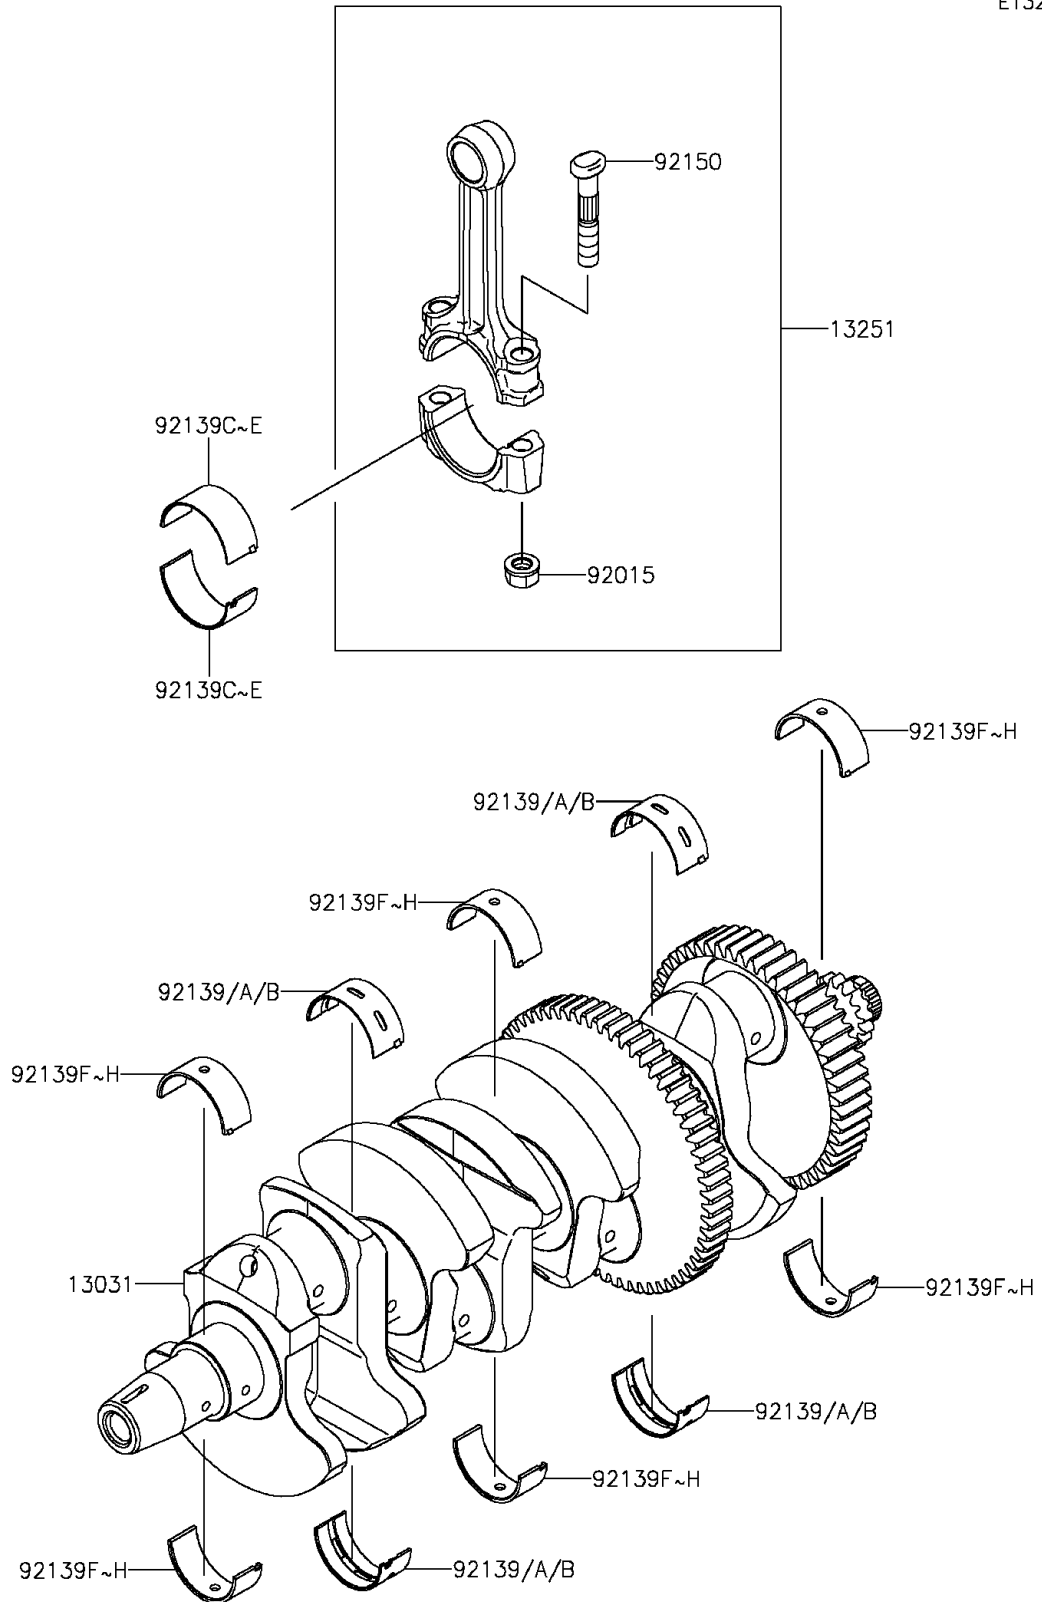

## 2015 VERSYS® 1000 ABS PARTS DIAGRAM

Crankshaft

E1321

## 2015 VERSYS® 1000 ABS PARTS LIST

Crankshaft

| ITEM NAME                                   | PART NUMBER   | QUANTITY |
|---|---------------|----------|
| CRANKSHAFT-COMP (Ref # 13031)               | 13031-0710    | 1        |
| ROD-ASSY-CONNECTING,HH (Ref # 13251)        | 13251-0027-HH | 1        |
| NUT,FLANGED,8MM (Ref # 92015)               | 92015-1311    | 1        |
| BUSHING,CRANK #2&#4,BLUE (Ref # 92139)      | 92139-0032    | 1        |
| BUSHING,CRANK #2&#4,BLACK (Ref # 92139A)    | 92139-0033    | 1        |
| BUSHING,CRANK #2&#4,BROWN (Ref # 92139B)    | 92139-0034    | 1        |
| BUSHING,CRANK PIN,BLUE (Ref # 92139C)       | 92139-0122    | 1        |
| BUSHING,CRANK PIN,BLACK (Ref # 92139D)      | 92139-0123    | 1        |
| BUSHING,CRANK PIN,BROWN (Ref # 92139E)      | 92139-0124    | 1        |
| BUSHING,CRANK,#1&#3&#5,BLUE (Ref # 92139F)  | 92139-0217    | 1        |
| BUSHING,CRANK,#1&#3&#5,BLACK (Ref # 92139G) | 92139-0218    | 1        |
| BUSHING,CRANK,#1&#3&#5,BROWN (Ref # 92139H) | 92139-0219    | 1        |
| BOLT,CONNECTING ROD,8MM (Ref # 92150)       | 92150-1216    | 1        |