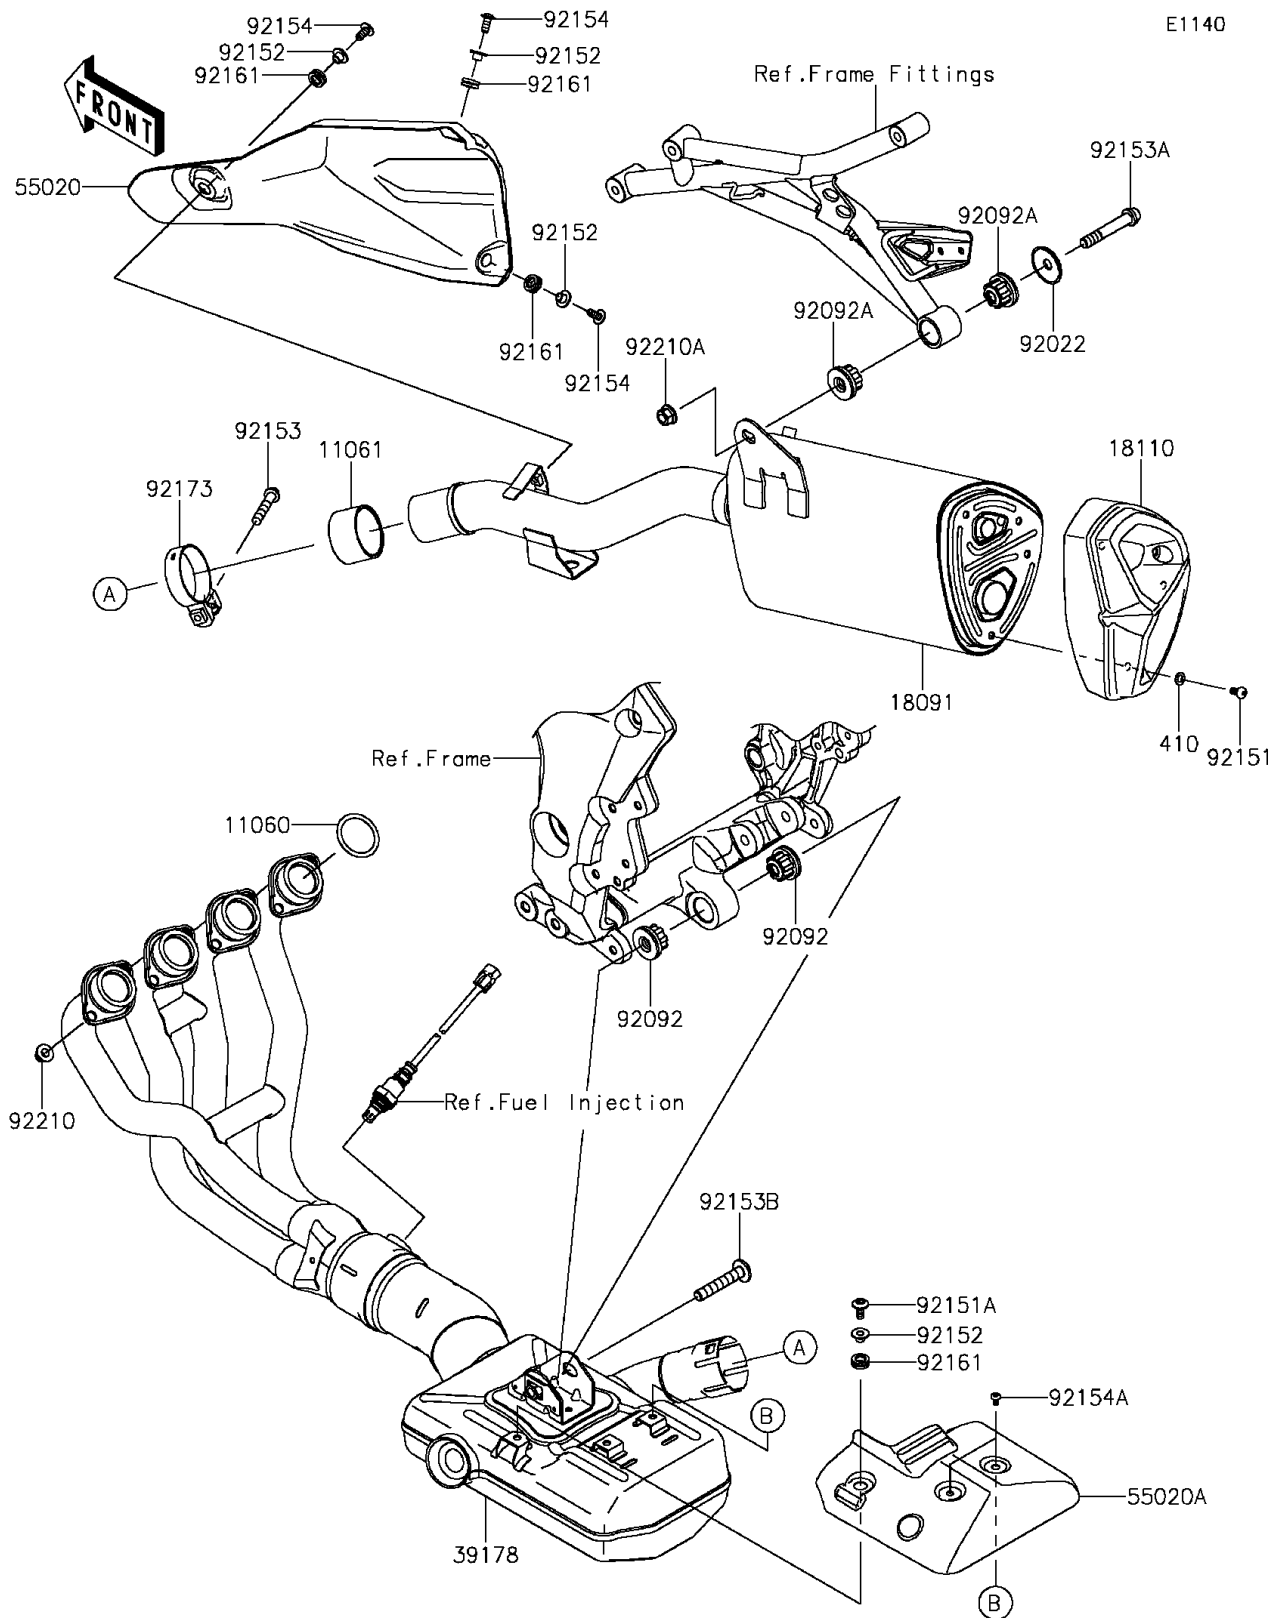

## 2015 VERSYS® 1000 ABS PARTS DIAGRAM

Muffler(s)

## 2015 VERSYS® 1000 ABS PARTS LIST

Muffler(s)

ITEM NAME	PART NUMBER	QUANTITY
GASKET,EXHAUST PIPE HOLDER (Ref # 11060)	11060-1103	1
GASKET,MUFFLER CONNECTING (Ref # 11061)	11061-0726	1
BODY-COMP-MUFFLER (Ref # 18091)	18091-0939	1
BODY END-MUFFLER (Ref # 18110)	18110-0174	1
MANIFOLD-COMP-EXHAUST (Ref # 39178)	39178-0221	1
WASHER-PLAIN-SMALL,6MM (Ref # 410)	410S0600	1
GUARD,HEAT (Ref # 55020)	55020-0598	1
GUARD,CHAMBER (Ref # 55020A)	55020-0904	1
WASHER (Ref # 92022)	92022-289	1
BUSHING-RUBBER (Ref # 92092)	92092-1081	1
BUSHING-RUBBER,MUFFLER (Ref # 92092A)	92092-1087	1
BOLT,SOCKET,6X12 (Ref # 92151)	92151-1219	1
BOLT,SOCKET,6X14 (Ref # 92151A)	92151-1654	1
COLLAR,6.3X8.3X16 (Ref # 92152)	92152-0286	1
BOLT,8X45 (Ref # 92153)	92153-0702	1
BOLT,SOCKET,10X60 (Ref # 92153A)	92153-1837	1
BOLT,SOCKET,10X58 (Ref # 92153B)	92153-1930	1
BOLT,SOCKET,6X14 (Ref # 92154)	92154-0856	1
BOLT,SOCKET,6X8 (Ref # 92154A)	92154-0963	1
DAMPER (Ref # 92161)	92161-0306	1
CLAMP (Ref # 92173)	92173-1320	1
NUT,8MM (Ref # 92210)	92210-0076	1
NUT (Ref # 92210A)	92210-0568	1