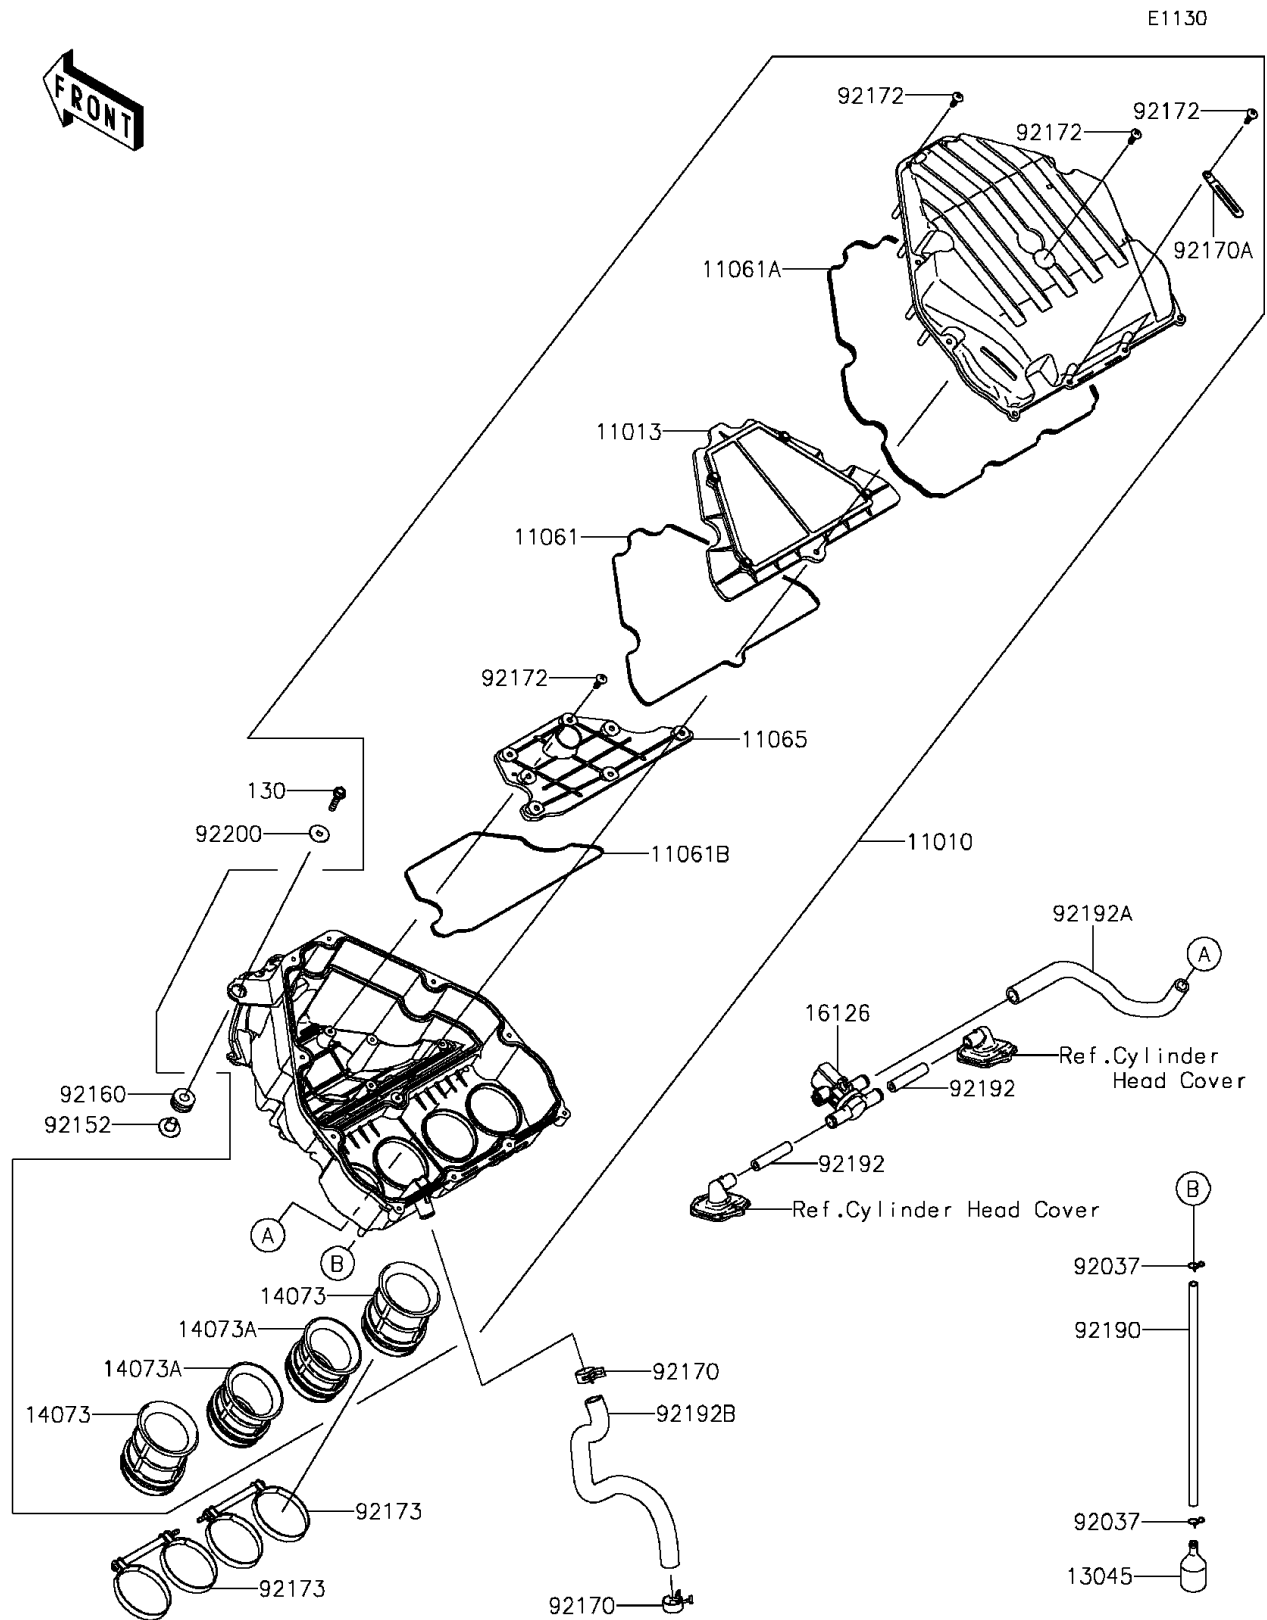

2015 VERSYS® 1000 ABS PARTS DIAGRAM

Air Cleaner

2015 VERSYS® 1000 ABS PARTS LIST

Air Cleaner

ITEM NAME	PART NUMBER	QUANTITY
FILTER-ASSY-AIR (Ref # 11010)	11010-0800	1
ELEMENT-AIR FILTER (Ref # 11013)	11013-0712	1
GASKET,ELEMENT (Ref # 11061)	11061-0405	1
GASKET,CASE (Ref # 11061A)	11061-0406	1
GASKET (Ref # 11061B)	11061-0424	1
CAP (Ref # 11065)	11065-0366	1
BOLT-FLANGED,6X30 (Ref # 130)	130BB0630	1
RECEIVER-OIL (Ref # 13045)	13045-1057	1
DUCT,#1 (Ref # 14073)	14073-0278	1
DUCT,#2 (Ref # 14073A)	14073-0279	1
VALVE,AIR SWITCHING (Ref # 16126)	16126-0038	1
CLAMP (Ref # 92037)	92037-1712	1
COLLAR,6.5X10.5X13.1 (Ref # 92152)	92152-0547	1
DAMPER (Ref # 92160)	92160-1162	1
CLAMP (Ref # 92170)	92170-1060	1
CLAMP (Ref # 92170A)	92170-1514	1
SCREW,TAPPING,5X20 (Ref # 92172)	92172-0483	1
CLAMP (Ref # 92173)	92173-0115	1
TUBE,6X9X300 (Ref # 92190)	92190-1253	1
TUBE,HEAD ASV (Ref # 92192)	92192-0843	1
TUBE,ASV-A/C (Ref # 92192A)	92192-0844	1
TUBE,BLOWBY (Ref # 92192B)	92192-0845	1
WASHER,6.5X22X1.6 (Ref # 92200)	92200-1087	1