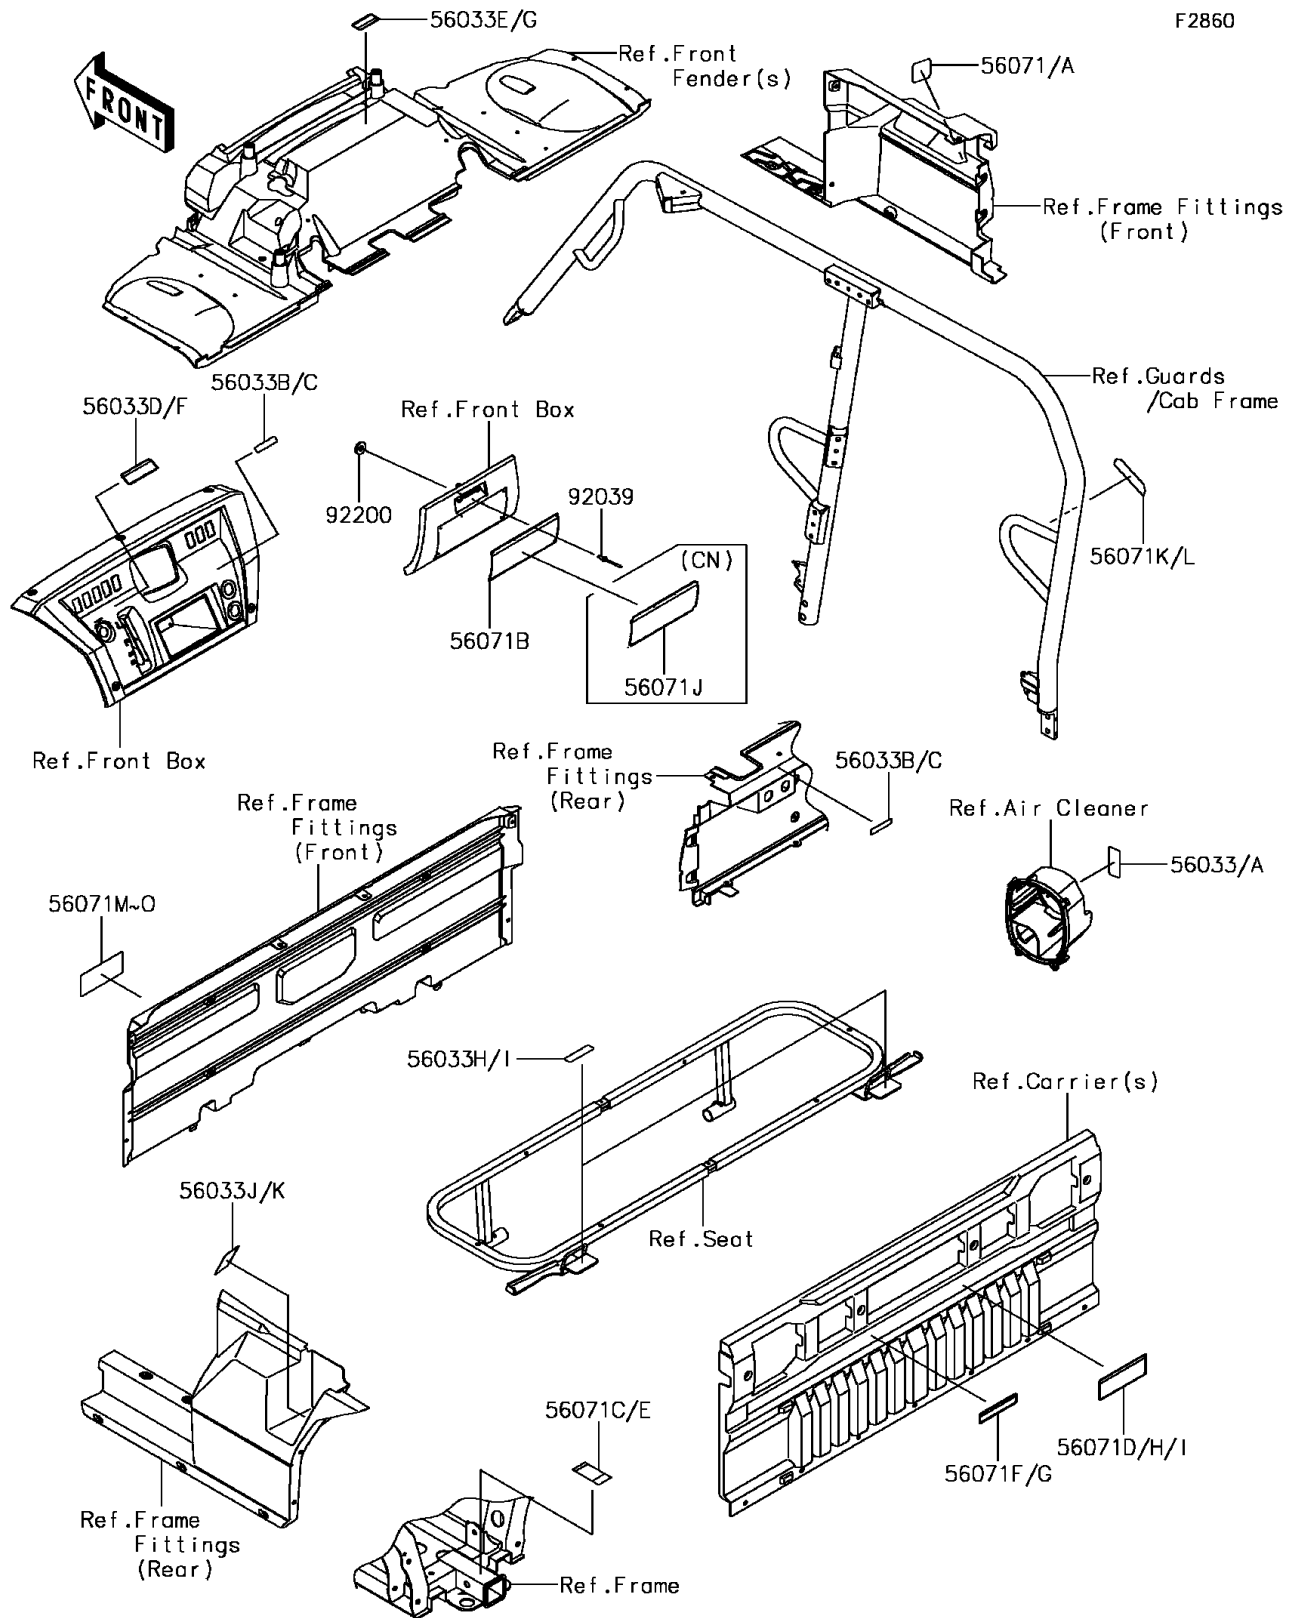

## 2015 MULE PRO-FXT™ EPS CAMO PARTS DIAGRAM

Labels

## 2015 MULE PRO-FXT™ EPS CAMO PARTS LIST

Labels

ITEM NAME	PART NUMBER	QUANTITY
LABEL-MANUAL,AIR CLEANER (Ref # 56033)	56033-0724	1
LABEL-MANUAL,AIR CLEANER (Ref # 56033A)	56033-0731	1
LABEL-MANUAL,DC OUTLET (Ref # 56033B)	56033-0814	1
LABEL-MANUAL,DC OUTLET (Ref # 56033C)	56033-0816	1
LABEL-MANUAL,SHIFT NOTICE (Ref # 56033D)	56033-0822	1
LABEL-MANUAL,FRONT HOOD (Ref # 56033E)	56033-0825	1
LABEL-MANUAL,SHIFT NOTICE (Ref # 56033F)	56033-0826	1
LABEL-MANUAL,FRONT HOOD (Ref # 56033G)	56033-0827	1
LABEL-MANUAL,REAR SEAT (Ref # 56033H)	56033-0829	1
LABEL-MANUAL,REAR SEAT (Ref # 56033I)	56033-0830	1
LABEL-MANUAL,DRIVE BELT (Ref # 56033J)	56033-0831	1
LABEL-MANUAL,DRIVE BELT (Ref # 56033K)	56033-0832	1
LABEL-WARNING,GASOLINE (Ref # 56071)	56071-0292	1
LABEL-WARNING,GASOLINE (Ref # 56071A)	56071-0293	1
LABEL-WARNING,GENERAL (Ref # 56071B)	56071-0433	1
LABEL-WARNING,TRAILER HITCH (Ref # 56071C)	56071-0436	1
LABEL-WARNING,CARGO CAPA. (Ref # 56071D)	56071-0437	1
LABEL-WARNING,TRAILER HITCH (Ref # 56071E)	56071-0439	1
LABEL-WARNING,SCREEN OPERATION (Ref # 56071F)	56071-0471	1
LABEL-WARNING,SCREEN OPERATION (Ref # 56071G)	56071-0472	1
LABEL-WARNING,CARGO CAPA. (Ref # 56071H)	56071-0478	1
LABEL-WARNING,CARGO CAPA. (Ref # 56071I)	56071-0480	1
LABEL-WARNING,GENERAL (Ref # 56071J)	56071-0490	1
LABEL-WARNING,BED OPERATION (Ref # 56071K)	56071-0494	1
LABEL-WARNING,BED OPERATION (Ref # 56071L)	56071-0495	1
LABEL-WARNING,TIRE&LOAD (Ref # 56071M)	56071-0679	1
LABEL-WARNING,TIRE&LOAD (Ref # 56071N)	56071-0681	1
LABEL-WARNING,TIRE&LOAD (Ref # 56071O)	56071-0683	1
RIVET,3.2X8 (Ref # 92039)	92039-3763	1

## 2015 MULE PRO-FXT™ EPS CAMO PARTS LIST

Labels

ITEM NAME	PART NUMBER	QUANTITY
WASHER,3.5X8X1 (Ref # 92200)	92200-1251	1