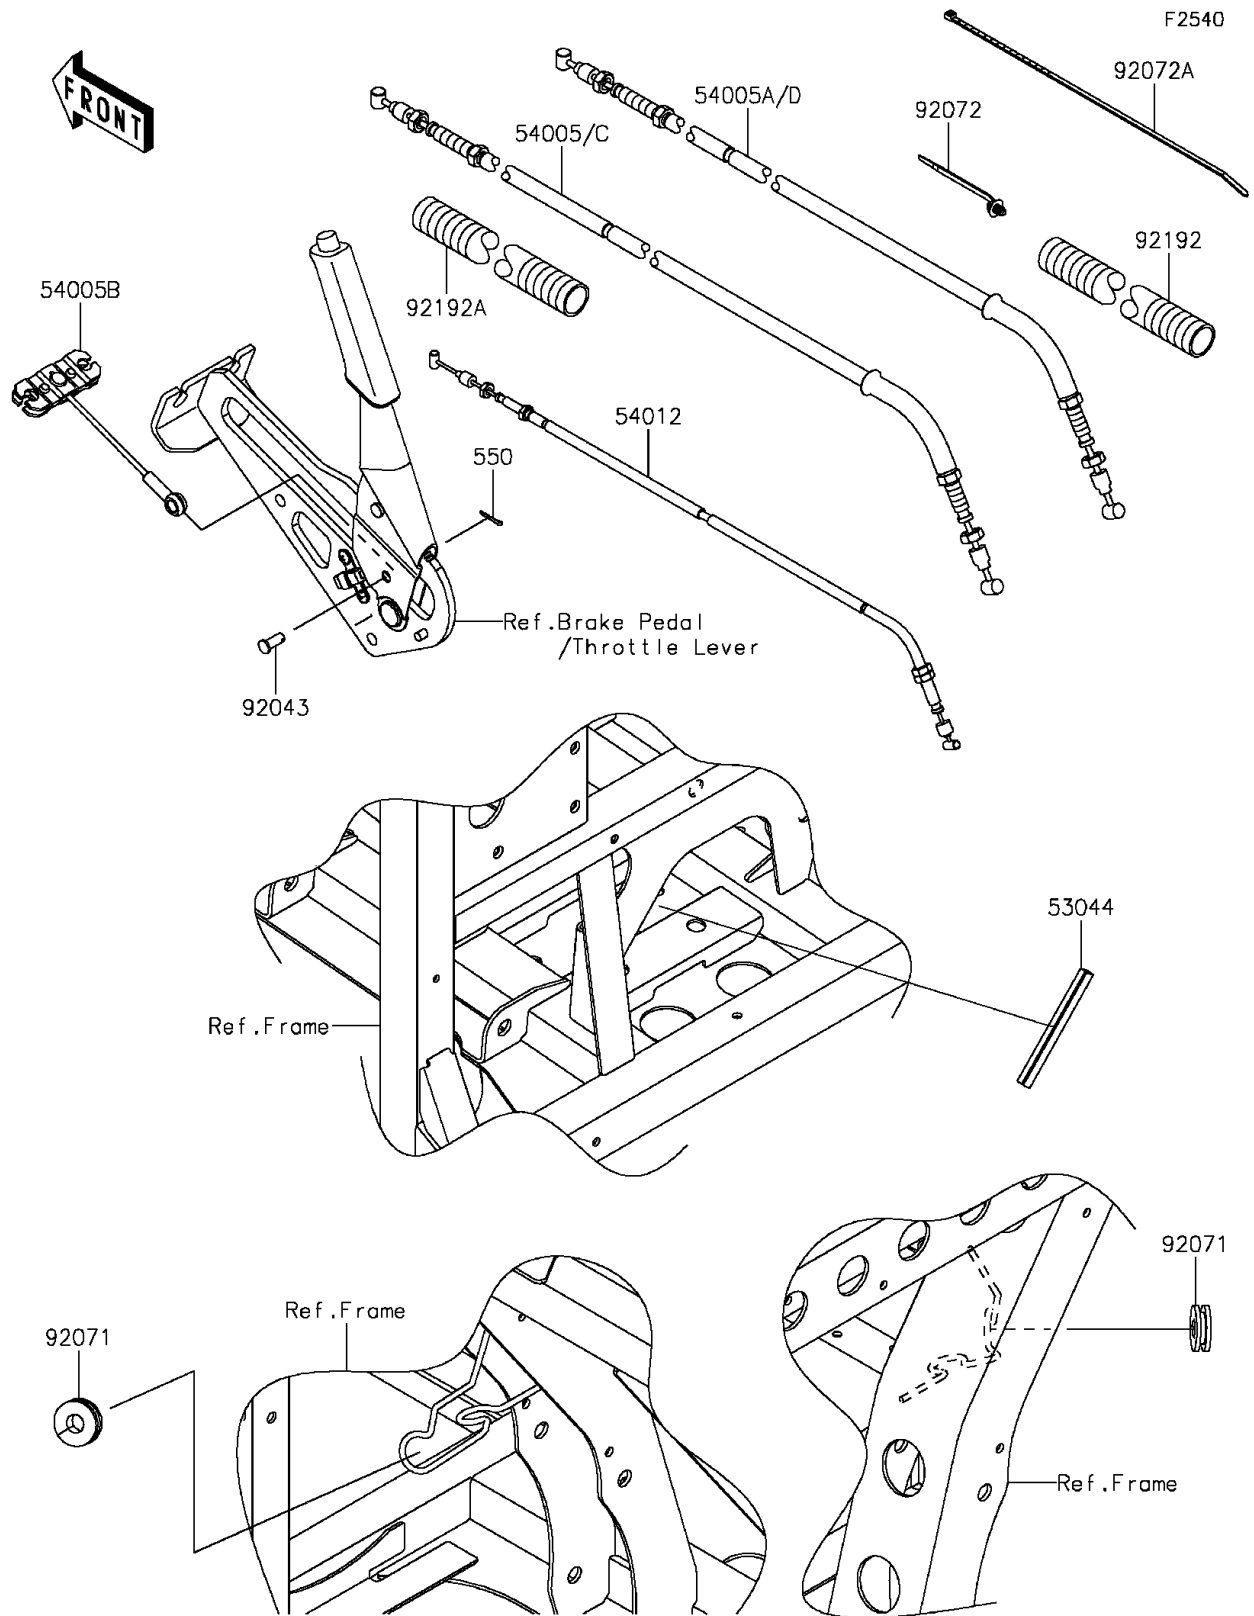

2015 MULE PRO-FXT™ EPS CAMO PARTS DIAGRAM

Cables

2015 MULE PRO-FXT™ EPS CAMO PARTS LIST

Cables

ITEM NAME	PART NUMBER	QUANTITY
TRIM,L=111 (Ref # 53044)	53044-7502	1
CABLE-BRAKE,PARKING,LH (Ref # 54005)	54005-0033	1
CABLE-BRAKE,PARKING,RH (Ref # 54005A)	54005-0034	1
CABLE-BRAKE,PARKING,FR (Ref # 54005B)	54005-0035	1
CABLE-THROTTLE (Ref # 54012)	54012-0610	1
PIN-COTTER,2.5X18 (Ref # 550)	550AA2518	1
PIN (Ref # 92043)	92043-1039	1
GROMMET (Ref # 92071)	92071-0029	1
BAND (Ref # 92072)	92072-1414	1
BAND,L=292.1 (Ref # 92072A)	92072-3509	1
TUBE,CONVOLUTED,25.1X30X260 (Ref # 92192)	92192-1363	1
TUBE,CONVOLUTED,25.1X30X210 (Ref # 92192A)	92192-1391	1